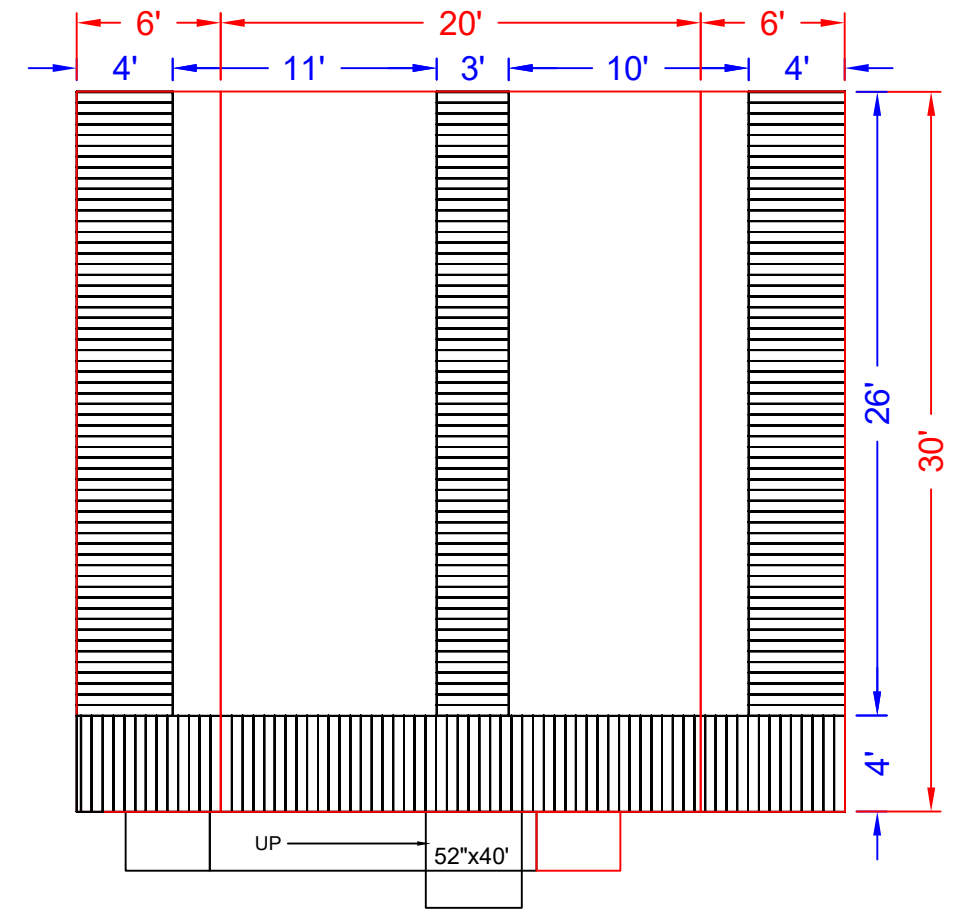

NOTE: FREEBOARD AND WATER CLEARANCE LEVEL MEASUREMENTS PROVIDED ARE AN APPROXIMATION. GANGWAY LENGTHS AVAILABLE UP TO 60'. ILLUSTRATIONS ARE ARTISTS RENDERINGS ONLY. DECKING TYPE, DECKING COLOR AND ROOF COLORS ARE AVAILABLE TO CHOOSE AT THE TIME OF QUOTATION.

Oasis

Roof Type:	UpperDeck Gable
No. of Slips:	1
Slip Size 1	11' x 26'
Slip Size 2	None
Anchoring:	Cable to Shore
Lower Level Coverage:	524 Sqft
Upper Level Coverage:	810 Sqft
Foot Print:	860 Sqft

*All numbers are approximate