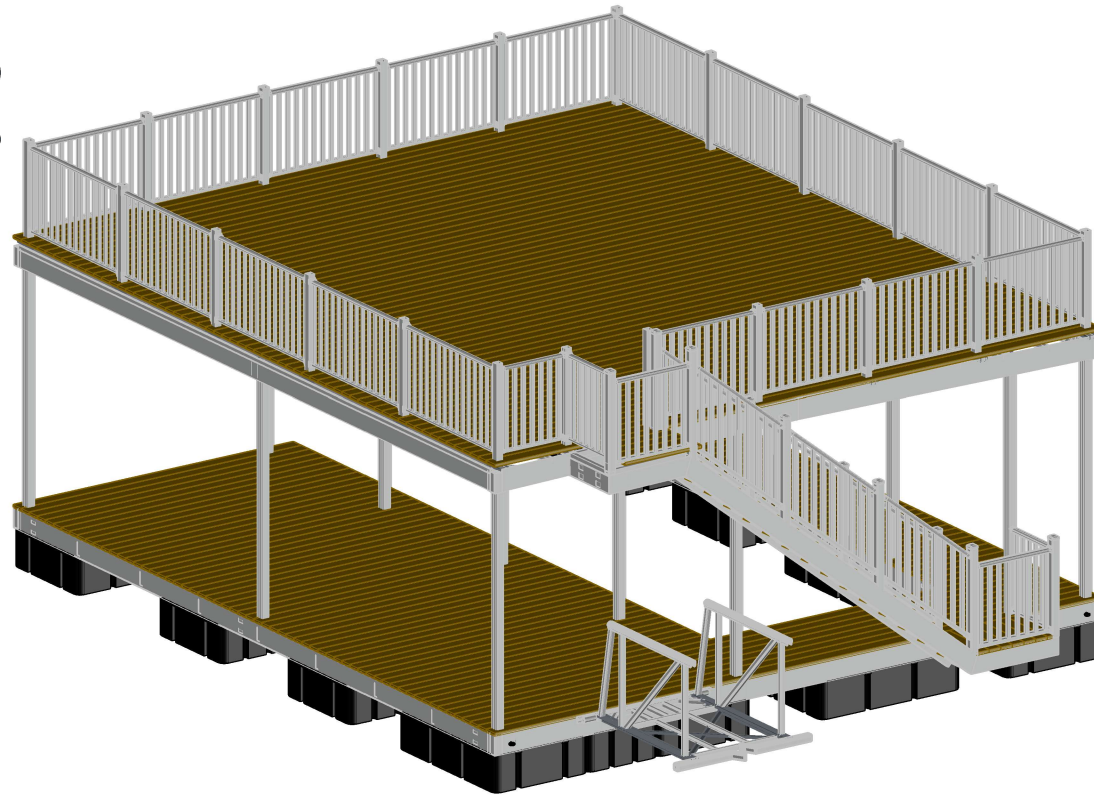

PEARL

Roof Type:	UpperDeck
No. of Slips:	1
Slip Size 1	11' x 26'
Slip Size 2	NONE
Anchoring:	Cable To Shore
Lower Level Coverage:	520 Sqft
Upper Level Coverage:	780 Sqft
Foot Print:	830 Sqft
*All numbers are approximate	

NOTE: FREEBOARD AND WATER CLEARANCE LEVEL MEASUREMENTS PROVIDED ARE AN APPROXIMATION. GANGWAY LENGTHS AVAILABLE UP TO 60'. ILLUSTRATIONS ARE ARTISTS RENDERINGS ONLY. DECKING TYPE, DECKING COLOR AND ROOF COLORS ARE AVAILABLE TO CHOOSE AT THE TIME OF QUOTATION.