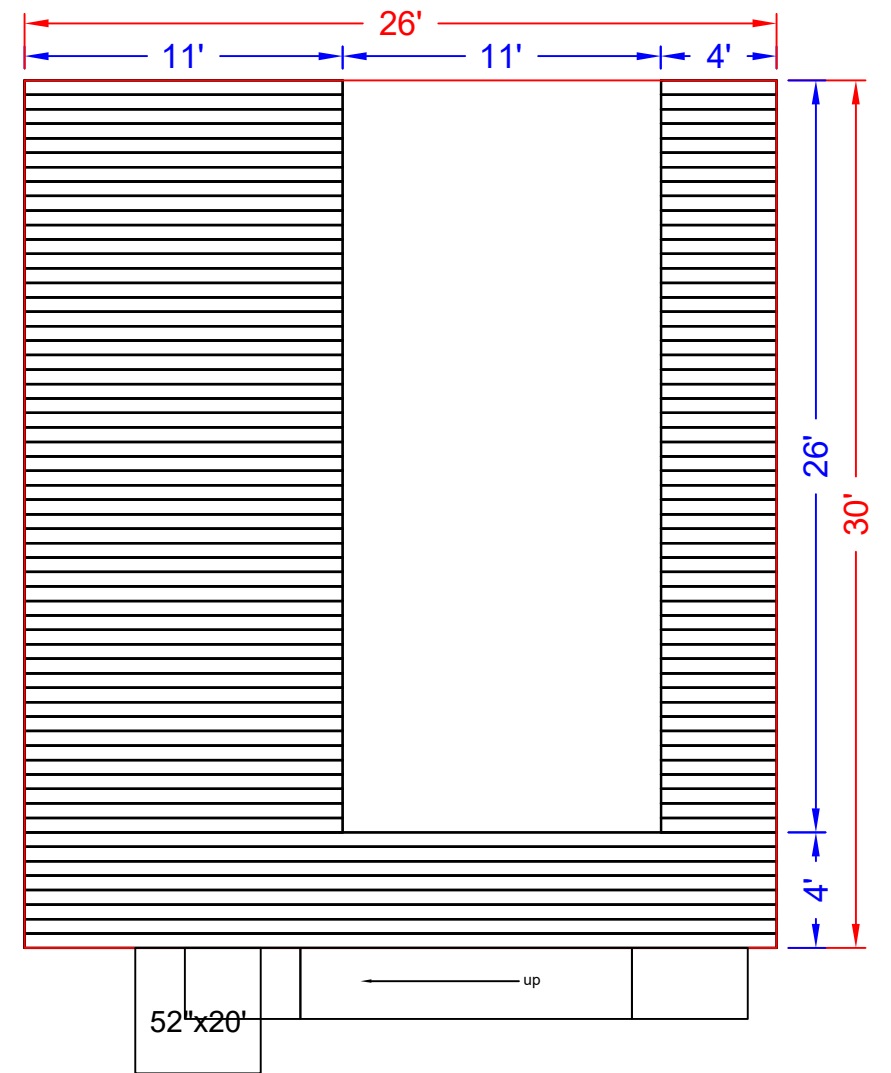

PEARL

Roof Type:	UpperDeck
No. of Slips:	1
Slip Size 1	11' x 26'
Slip Size 2	NONE
Anchoring:	Cable To Shore
Lower Level Coverage:	520 Sqft
Upper Level Coverage:	780 Sqft
Foot Print:	830 Sqft
*All numbers are approximate	

NOTE: FREEBOARD AND WATER CLEARANCE LEVEL MEASUREMENTS PROVIDED ARE AN APPROXIMATION. GANGWAY LENGTHS AVAILABLE UP TO 60'. ILLUSTRATIONS ARE ARTISTS RENDERINGS ONLY. DECKING TYPE, DECKING COLOR AND ROOF COLORS ARE AVAILABLE TO CHOOSE AT THE TIME OF QUOTATION.