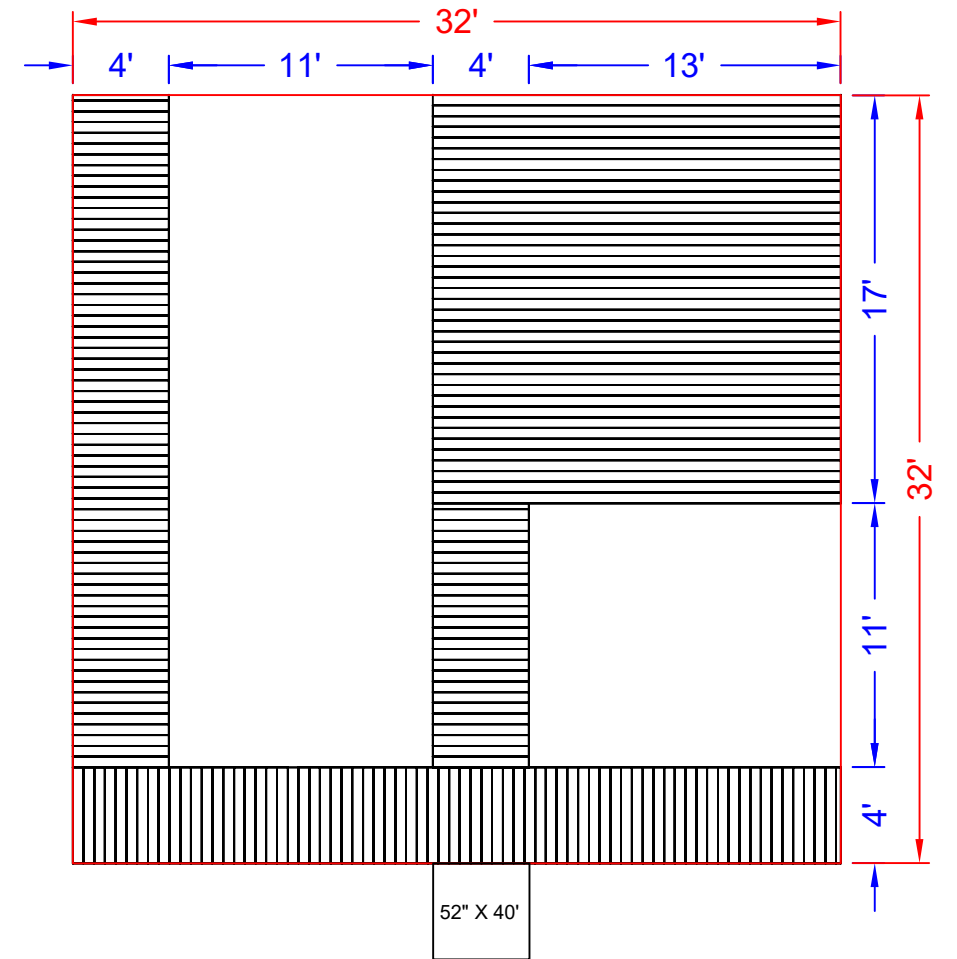

ZEN

Roof Type:	GABLE
No. of Slips:	2
Slip Size 1	11' x 28'
Slip Size 2	11' x 13'
Anchoring:	Cable to Shore
Lower Level Coverage:	573 Sqft
Upper Level Coverage:	1024 Sqft
Foot Print:	1024 Sqft

*All numbers are approximate

NOTE: FREEBOARD AND WATER CLEARANCE LEVEL MEASUREMENTS PROVIDED ARE AN APPROXIMATION. GANGWAY LENGTHS AVAILABLE UP TO 60'. ILLUSTRATIONS ARE ARTISTS RENDERINGS ONLY. DECKING TYPE, DECKING COLOR AND ROOF COLORS ARE AVAILABLE TO CHOOSE AT THE TIME OF QUOTATION.