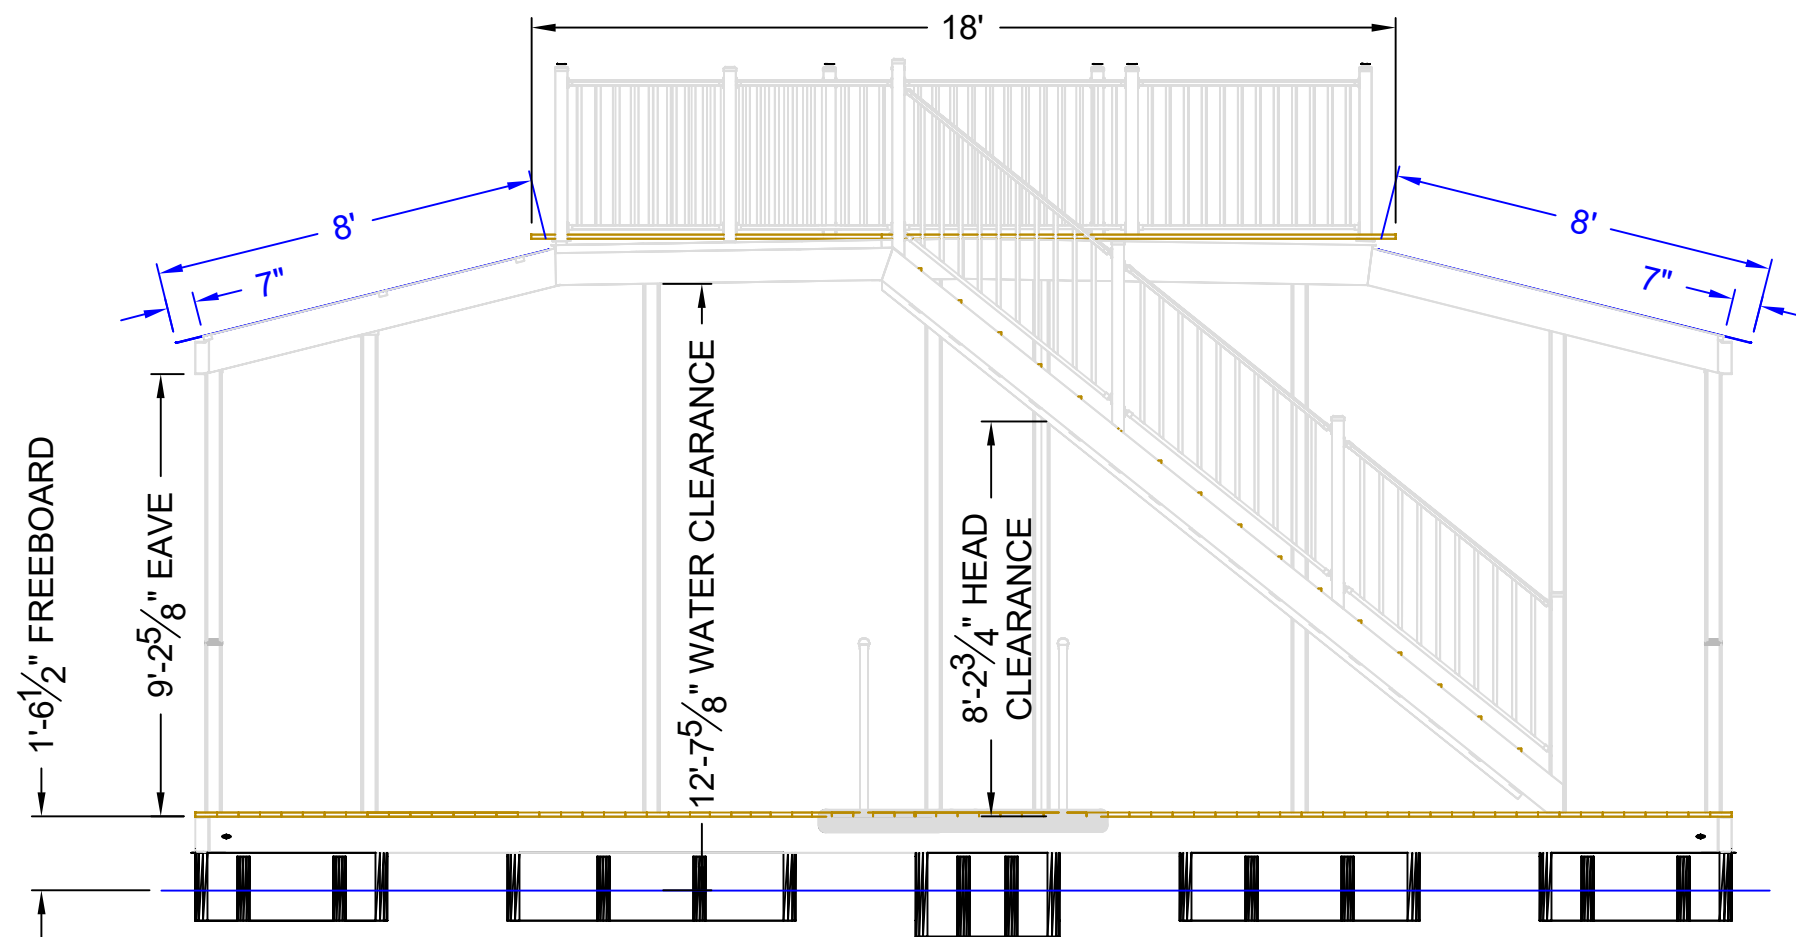

Reflection

Roof Type:	UpperDeck Gable
No. of Slips:	2
Slip Size 1	10' x 26'
Slip Size 2	11' x 28'
Anchoring:	Cable to Shore
Lower Level Coverage:	456 Sqft
Upper Level Coverage:	1013 Sqft
Foot Print:	1088 Sqft

*All numbers are approximate

NOTE: FREEBOARD AND WATER CLEARANCE LEVEL MEASUREMENTS PROVIDED ARE AN APPROXIMATION. GANGWAY LENGTHS AVAILABLE UP TO 60'. ILLUSTRATIONS ARE ARTISTS RENDERINGS ONLY. DECKING TYPE, DECKING COLOR AND ROOF COLORS ARE AVAILABLE TO CHOOSE AT THE TIME OF QUOTATION.