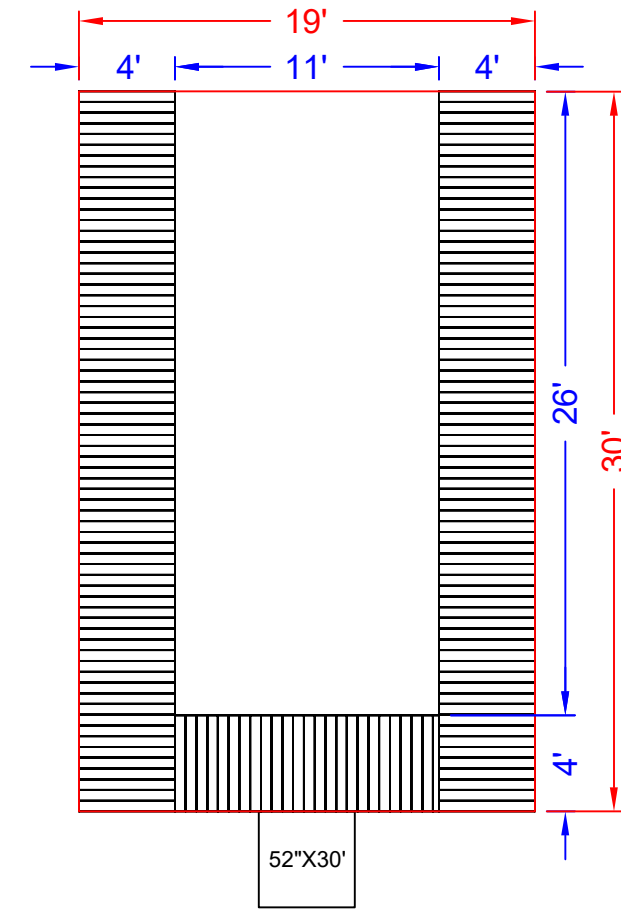

ADVENTURE

Roof Type:	GABLE
No. of Slips:	1
Slip Size 1	11' x 26'
Slip Size 2	NONE
Anchoring:	Cable to Shore
Lower Level Coverage:	284 Sqft
Upper Level Coverage:	570 Sqft
Foot Print:	570 Sqft

*All numbers are approximate

NOTE: FREEBOARD AND WATER CLEARANCE LEVEL MEASUREMENTS PROVIDED ARE AN APPROXIMATION. GANGWAY LENGTHS AVAILABLE UP TO 60'. ILLUSTRATIONS ARE ARTISTS RENDERINGS ONLY. DECKING TYPE, DECKING COLOR AND ROOF COLORS ARE AVAILABLE TO CHOOSE AT THE TIME OF QUOTATION.