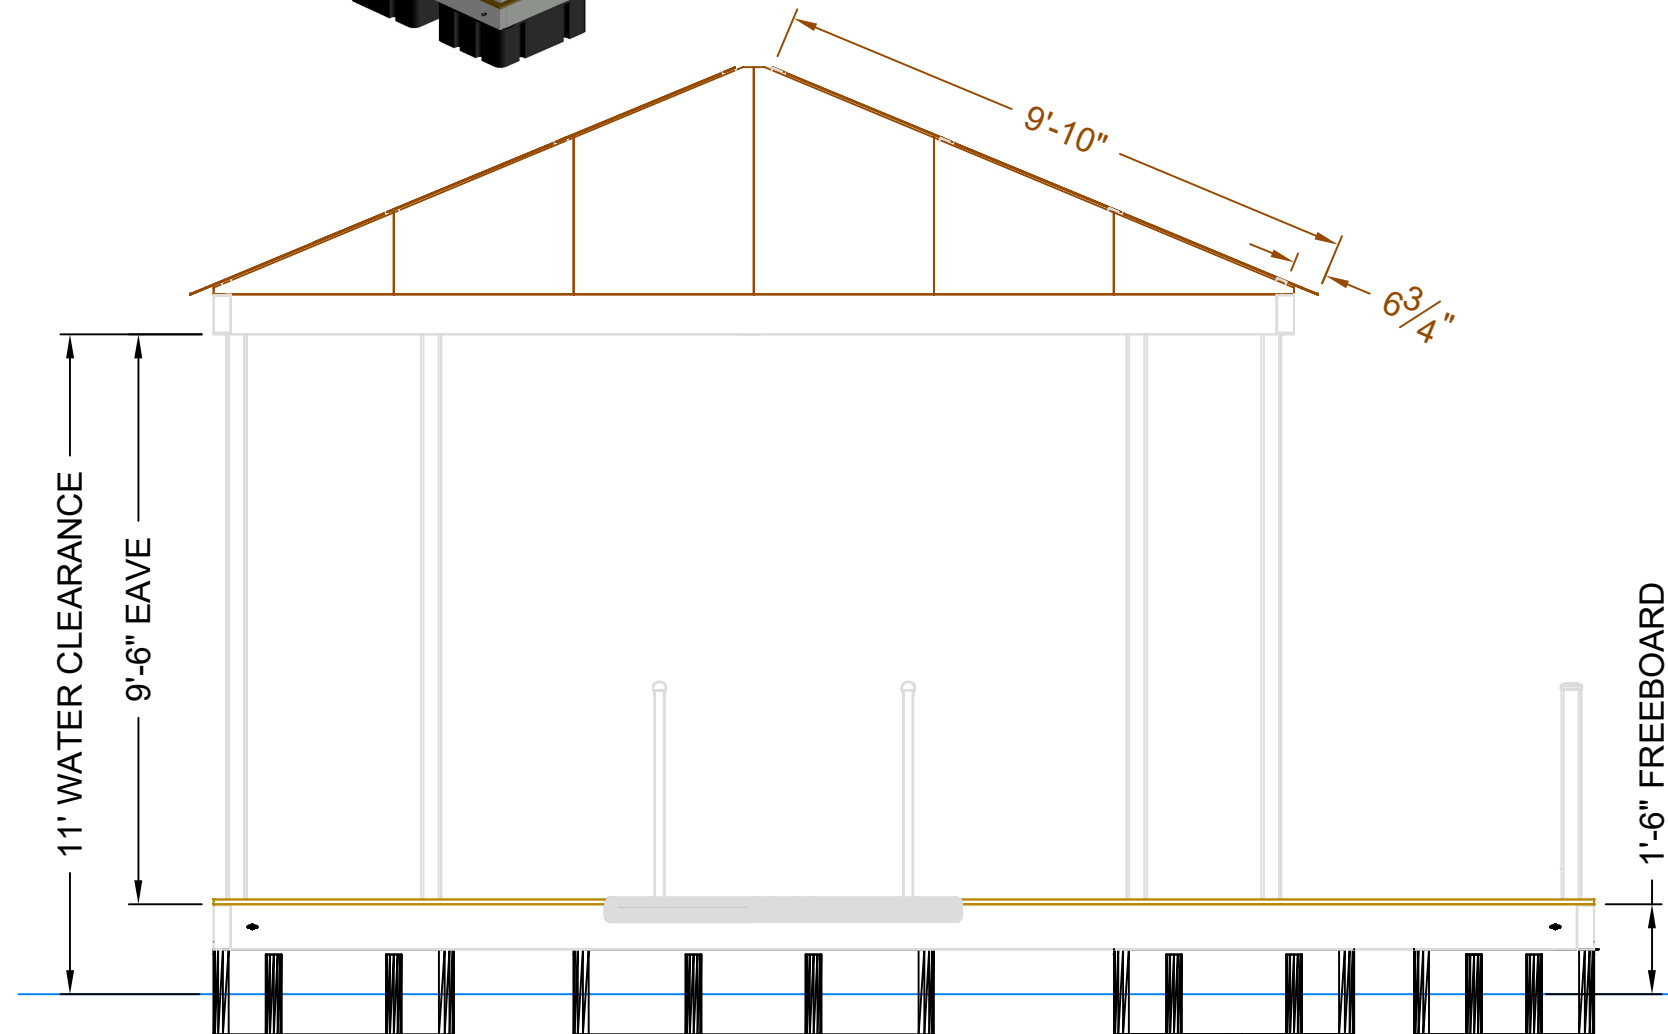

SERENITY

Roof Type:	GABLE
No. of Slips:	2
Slip Size 1	11' x 27'
Slip Size 2	10' x 27'
Anchoring:	Cable to Shore
Lower Level Coverage:	452 Sqft
Upper Level Coverage:	992 Sqft
Foot Print:	992 Sqft

*All numbers are approximate

NOTE: FREEBOARD AND WATER CLEARANCE LEVEL MEASUREMENTS PROVIDED ARE AN APPROXIMATION. GANGWAY LENGTHS AVAILABLE UP TO 60'. ILLUSTRATIONS ARE ARTISTS RENDERINGS ONLY. DECKING TYPE, DECKING COLOR AND ROOF COLORS ARE AVAILABLE TO CHOOSE AT THE TIME OF QUOTATION.

ZEN

Roof Type:	GABLE
No. of Slips:	2
Slip Size 1	11' x 28'
Slip Size 2	11' x 13'
Anchoring:	Cable to Shore
Lower Level Coverage:	573 Sqft
Upper Level Coverage:	1024 Sqft
Foot Print:	1024 Sqft

*All numbers are approximate