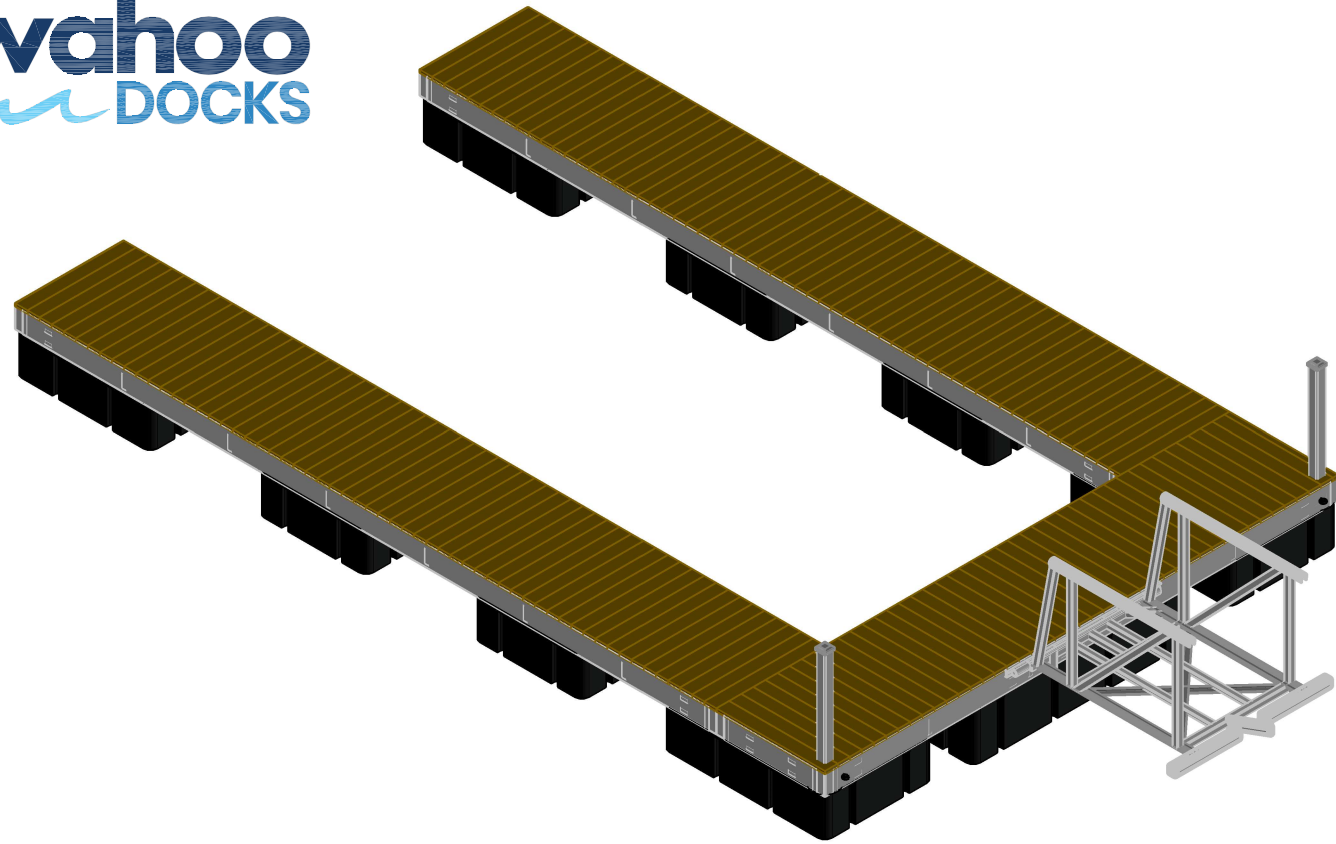

HARMONY 2

Roof Type:	Uncovered
No. of Slips:	1
Slip Size 1	11' x 26'
Slip Size 2	NONE
Anchoring:	Cable to Shore
Lower Level Coverage:	284 Sqft
Upper Level Coverage:	0 Sqft
Foot Print:	570 Sqft

*All numbers are approximate

NOTE: FREEBOARD AND WATER CLEARANCE LEVEL MEASUREMENTS PROVIDED ARE AN APPROXIMATION. GANGWAY LENGTHS AVAILABLE UP TO 60'. ILLUSTRATIONS ARE ARTISTS RENDERINGS ONLY. DECKING TYPE, DECKING COLOR AND ROOF COLORS ARE AVAILABLE TO CHOOSE AT THE TIME OF QUOTATION.