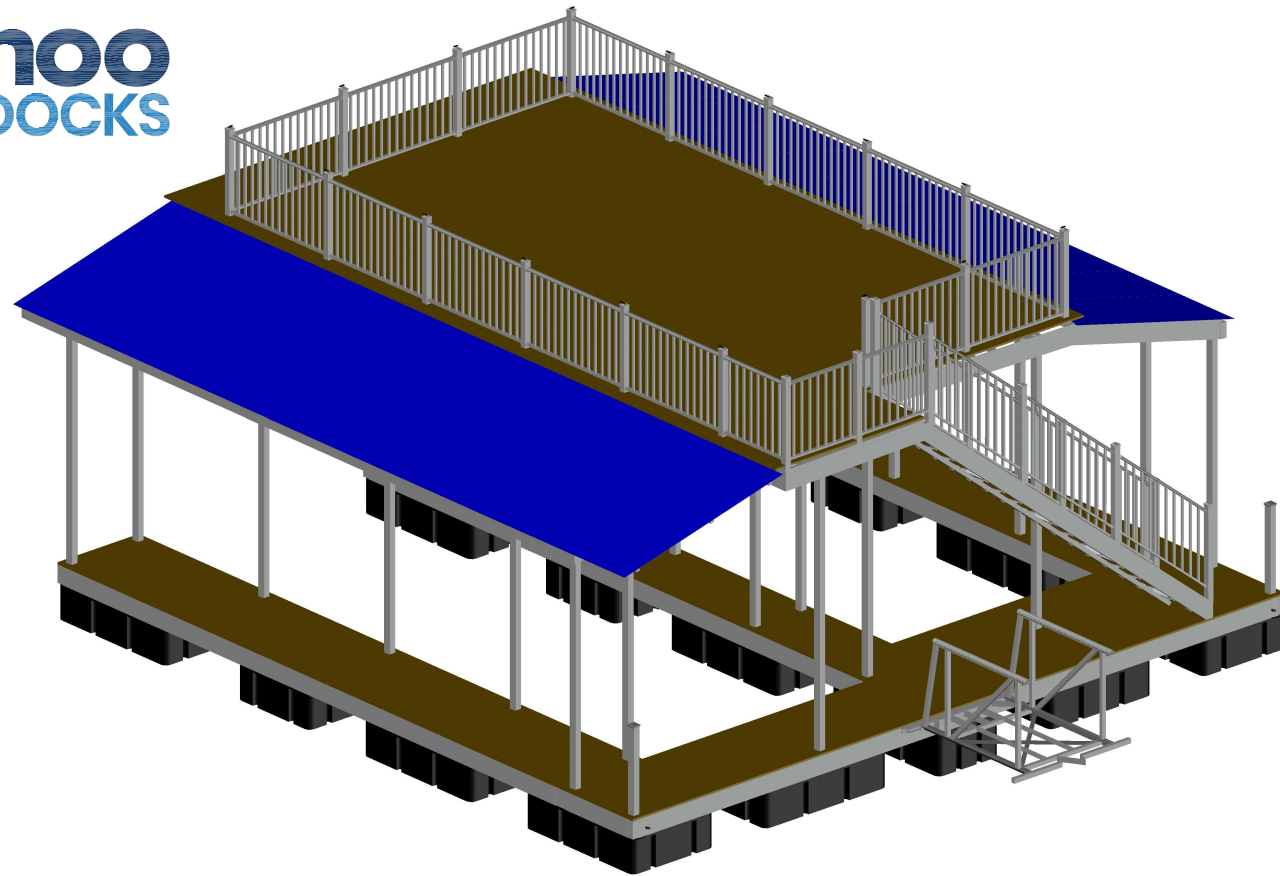

Reflection

Roof Type:	UpperDeck Gable
No. of Slips:	2
Slip Size 1	10' x 26'
Slip Size 2	11' x 28'
Anchoring:	Cable to Shore
Lower Level Coverage:	456 Sqft
Upper Level Coverage:	1013 Sqft
Foot Print:	1088 Sqft

*All numbers are approximate

NOTE: FREEBOARD AND WATER CLEARANCE LEVEL MEASUREMENTS PROVIDED ARE AN APPROXIMATION. GANGWAY LENGTHS AVAILABLE UP TO 60'. ILLUSTRATIONS ARE ARTISTS RENDERINGS ONLY. DECKING TYPE, DECKING COLOR AND ROOF COLORS ARE AVAILABLE TO CHOOSE AT THE TIME OF QUOTATION.