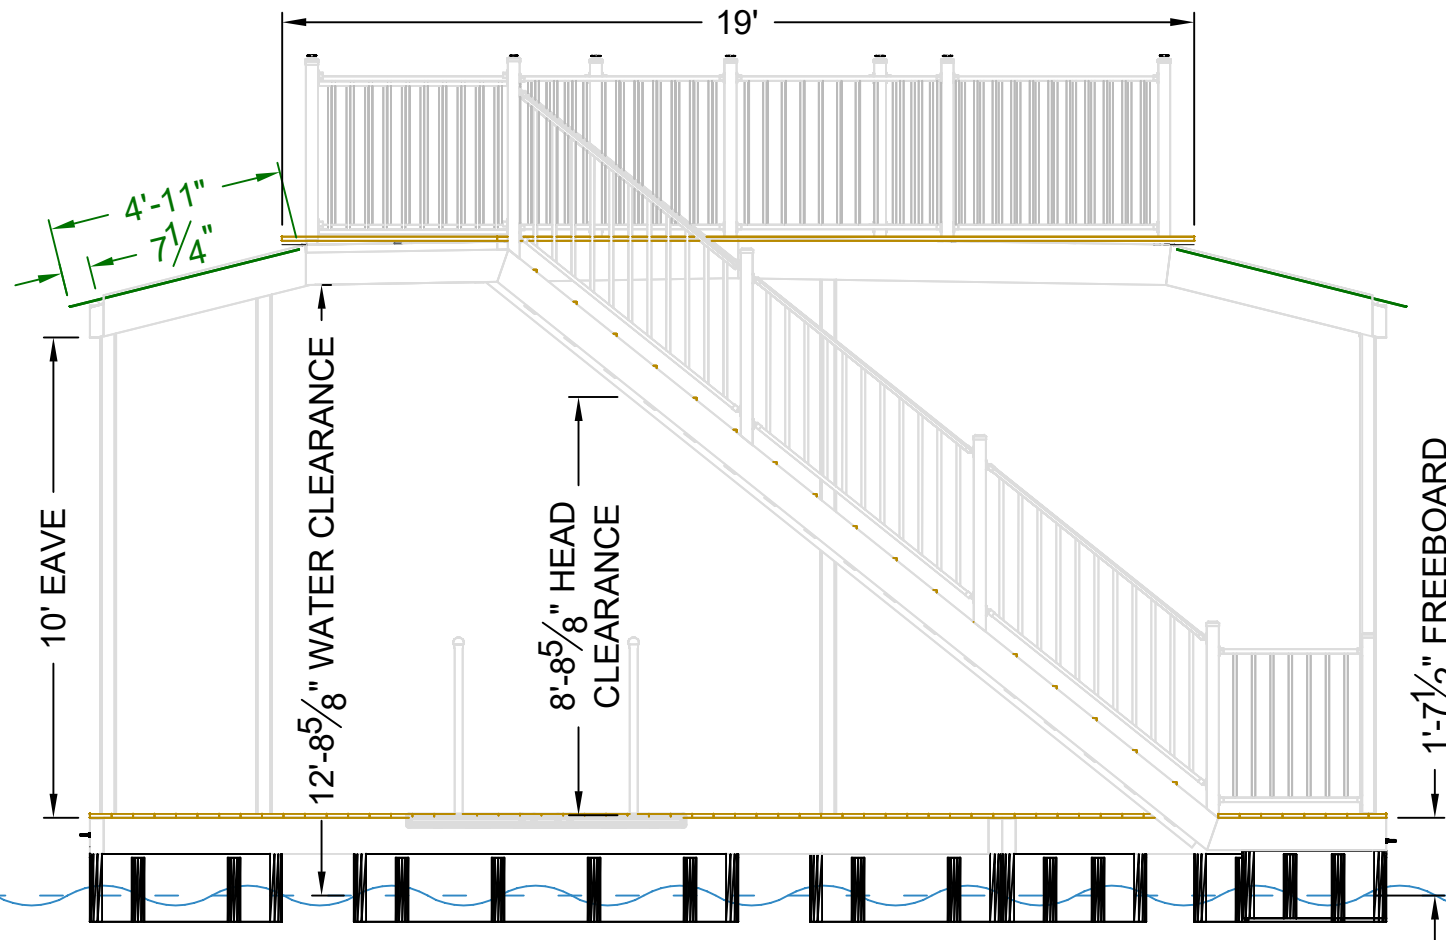

NOTE: FREEBOARD AND WATER CLEARANCE LEVEL MEASUREMENTS PROVIDED ARE AN APPROXIMATION. GANGWAY LENGTHS AVAILABLE UP TO 60'. ILLUSTRATIONS ARE ARTISTS RENDERINGS ONLY. DECKING TYPE, DECKING COLOR AND ROOF COLORS ARE AVAILABLE TO CHOOSE AT THE TIME OF QUOTATION.

LAVISH

Roof Type:	Hip And Half
No. of Slips:	1
Slip Size 1	11' x 28'
Slip Size 2	NONE
Anchoring:	Cable to Shore
Lower Level Coverage:	620 Sqft
Upper Level Coverage:	776 Sqft
Foot Print:	928 Sqft

*All numbers are approximate