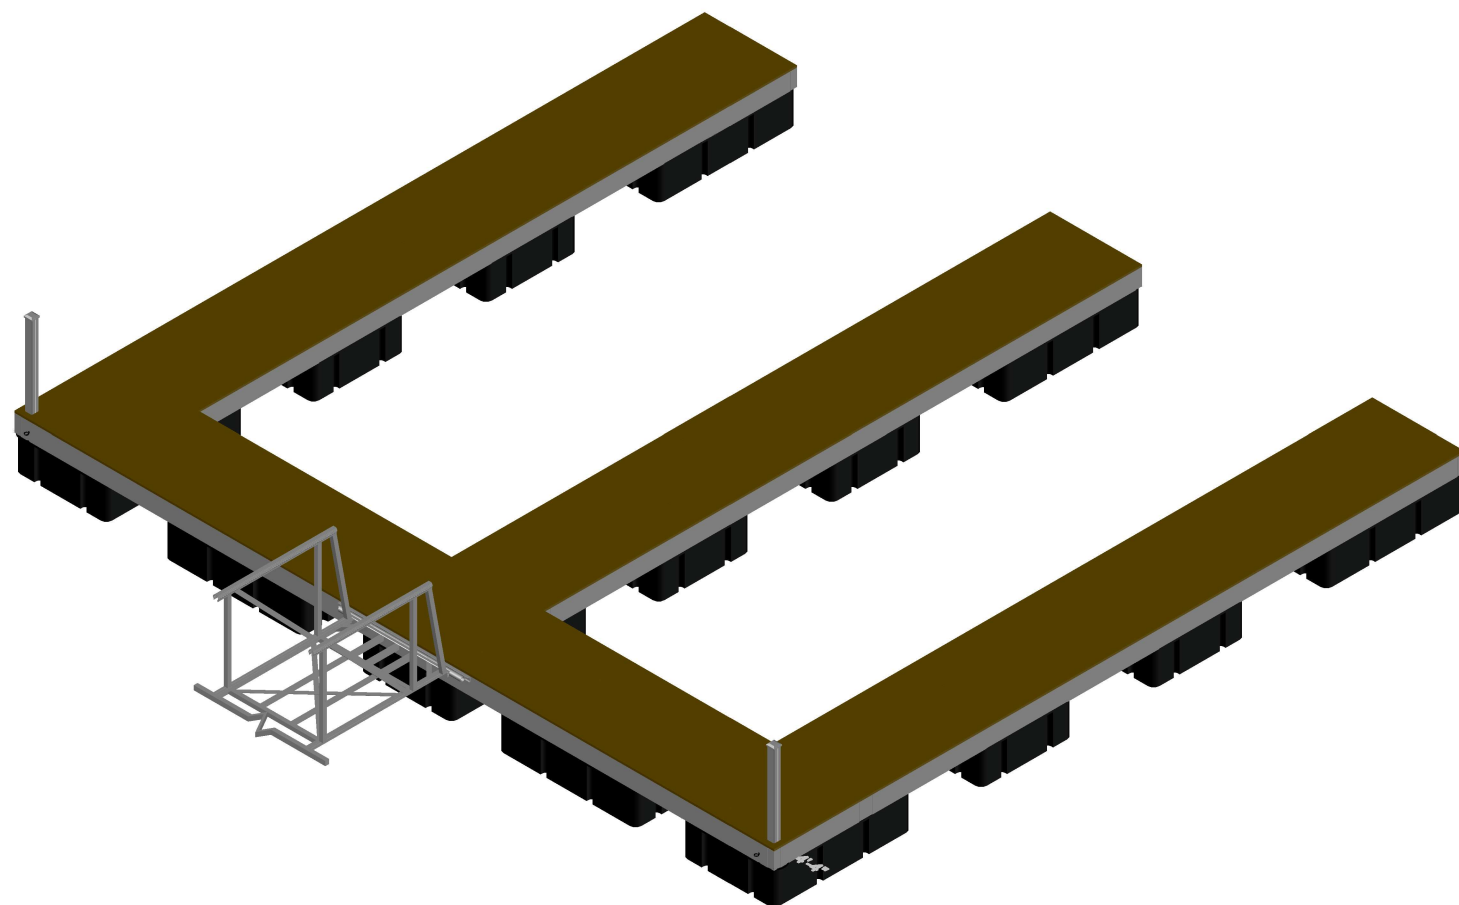

LUXURY 2

Roof Type:	Uncovered
No. of Slips:	2
Slip Size 1	11' x 26'
Slip Size 2	10' x 26'
Anchoring:	Cable to Shore
Lower Level Coverage:	444 Sqft
Upper Level Coverage:	0 Sqft
Foot Print:	990 Sqft

*All numbers are approximate

NOTE: FREEBOARD AND WATER CLEARANCE LEVEL MEASUREMENTS PROVIDED ARE AN APPROXIMATION. GANGWAY LENGTHS AVAILABLE UP TO 60'. ILLUSTRATIONS ARE ARTISTS RENDERINGS ONLY. DECKING TYPE, DECKING COLOR AND ROOF COLORS ARE AVAILABLE TO CHOOSE AT THE TIME OF QUOTATION.