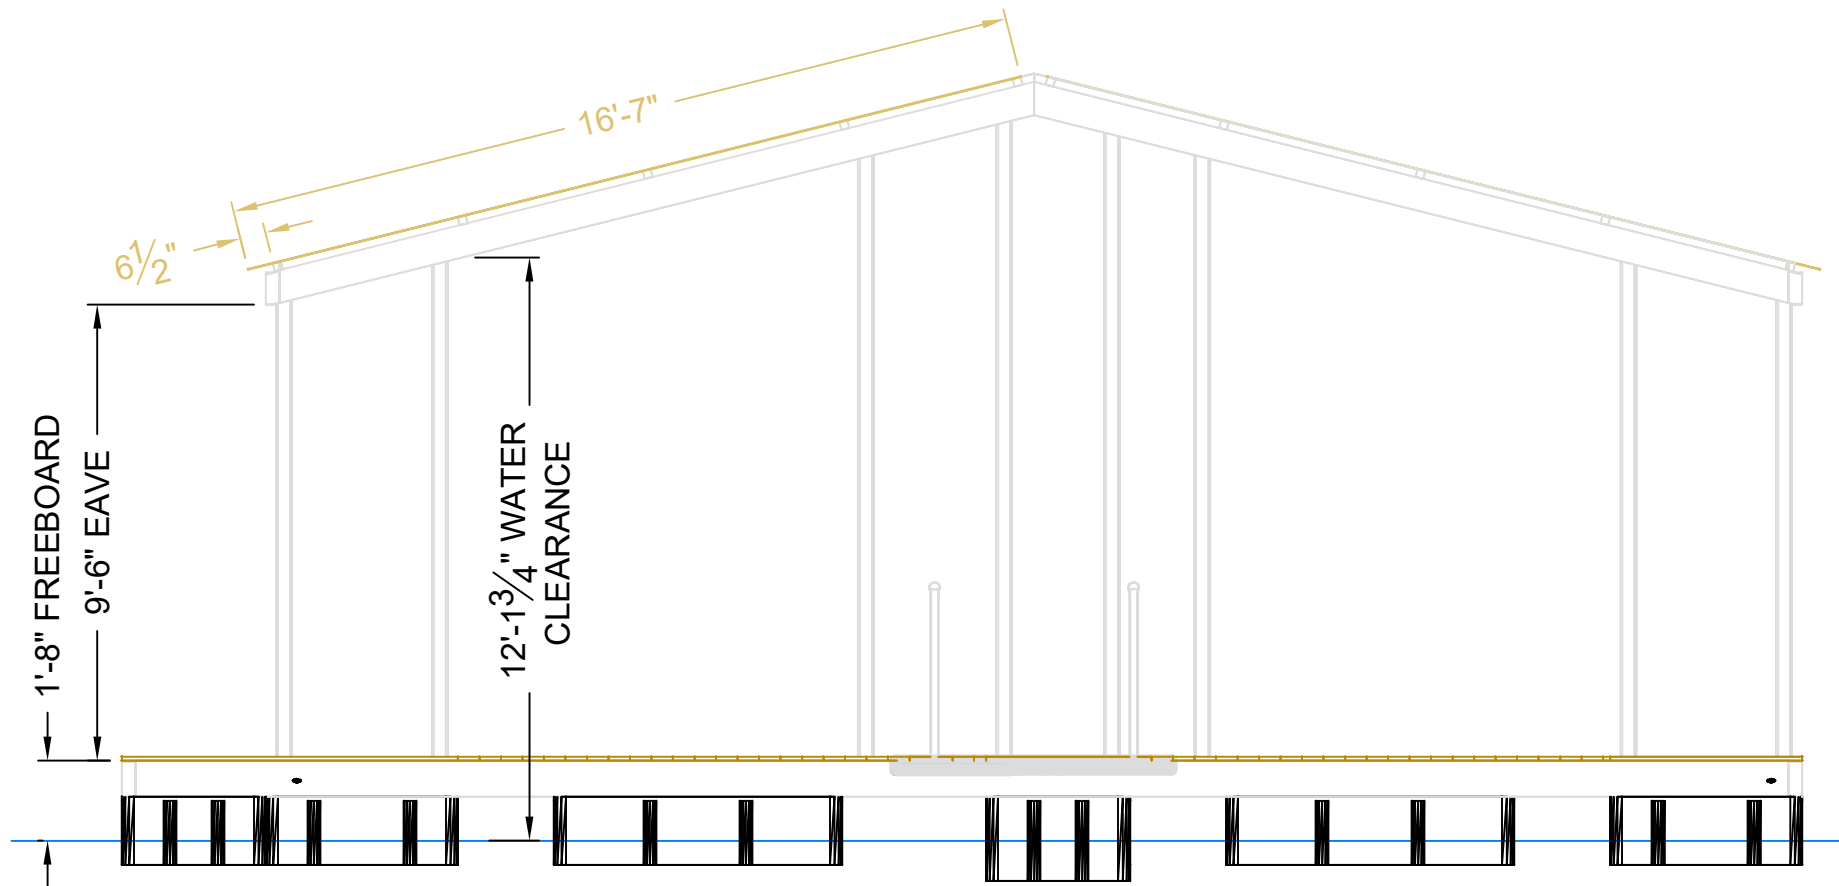

ADVENTURE

Roof Type:	GABLE
No. of Slips:	1
Slip Size 1	11' x 26'
Slip Size 2	NONE
Anchoring:	Cable to Shore
Lower Level Coverage:	284 Sqft
Upper Level Coverage:	570 Sqft
Foot Print:	570 Sqft

*All numbers are approximate

NOTE: FREEBOARD AND WATER CLEARANCE LEVEL MEASUREMENTS PROVIDED ARE AN APPROXIMATION. GANGWAY LENGTHS AVAILABLE UP TO 60'. ILLUSTRATIONS ARE ARTISTS RENDERINGS ONLY. DECKING TYPE, DECKING COLOR AND ROOF COLORS ARE AVAILABLE TO CHOOSE AT THE TIME OF QUOTATION.

JUBILANT

Roof Type:	GABLE
No. of Slips:	1
Slip Size 1	11' x 26'
Slip Size 2	NONE
Anchoring:	Cable to Shore
Lower Level Coverage:	404 Sqft
Upper Level Coverage:	540 Sqft
Foot Print:	690 Sqft

*All numbers are approximate