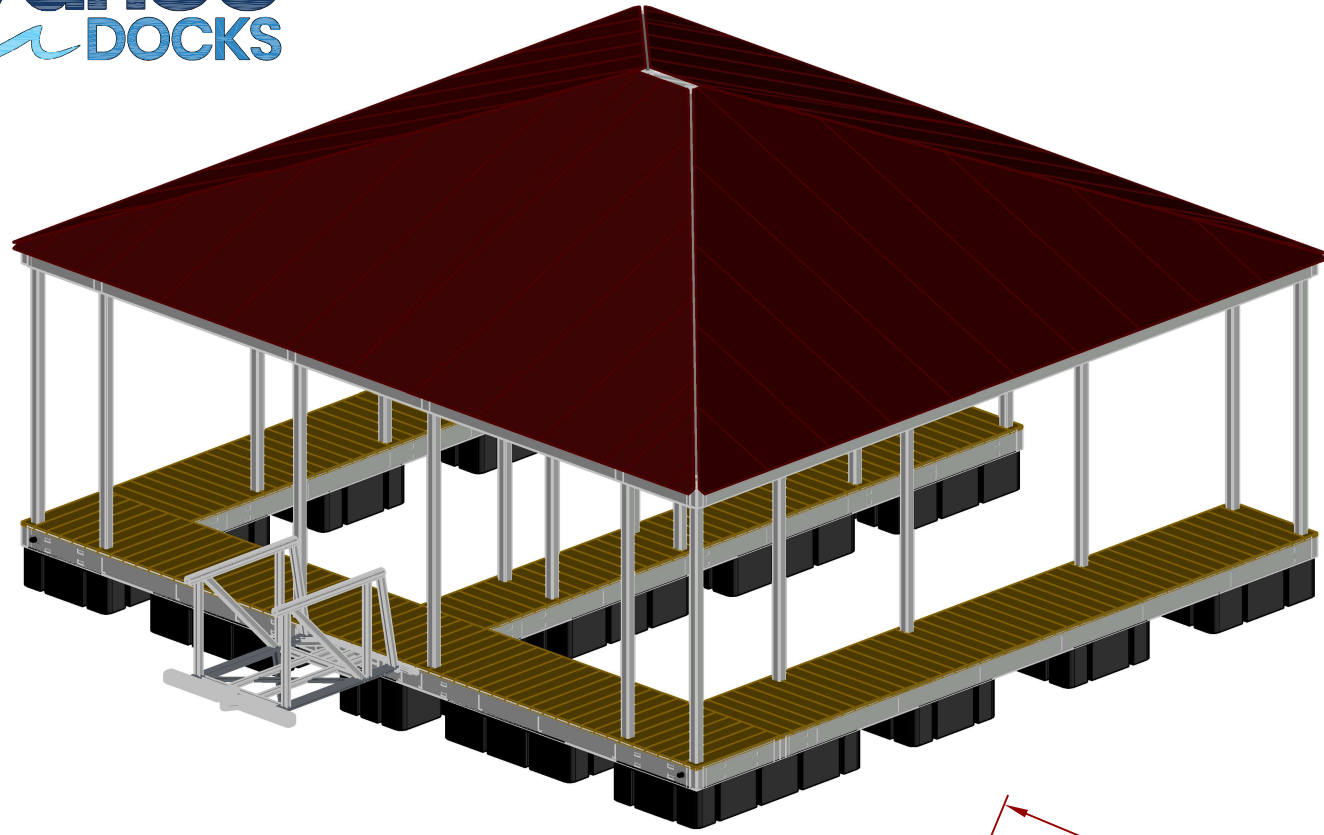

BLISSFUL

Roof Type:	HIP
No. of Slips:	2
Slip Size 1	11' x 26'
Slip Size 2	10' x 26'
Anchoring:	Cable to Shore
Lower Level Coverage:	440 Sqft
Upper Level Coverage:	960 Sqft
Foot Print:	960 Sqft
*All numbers are approximate	

NOTE: FREEBOARD AND WATER CLEARANCE LEVEL MEASUREMENTS PROVIDED ARE AN APPROXIMATION. GANGWAY LENGTHS AVAILABLE UP TO 60'. ILLUSTRATIONS ARE ARTISTS RENDERINGS ONLY. DECKING TYPE, DECKING COLOR AND ROOF COLORS ARE AVAILABLE TO CHOOSE AT THE TIME OF QUOTATION.