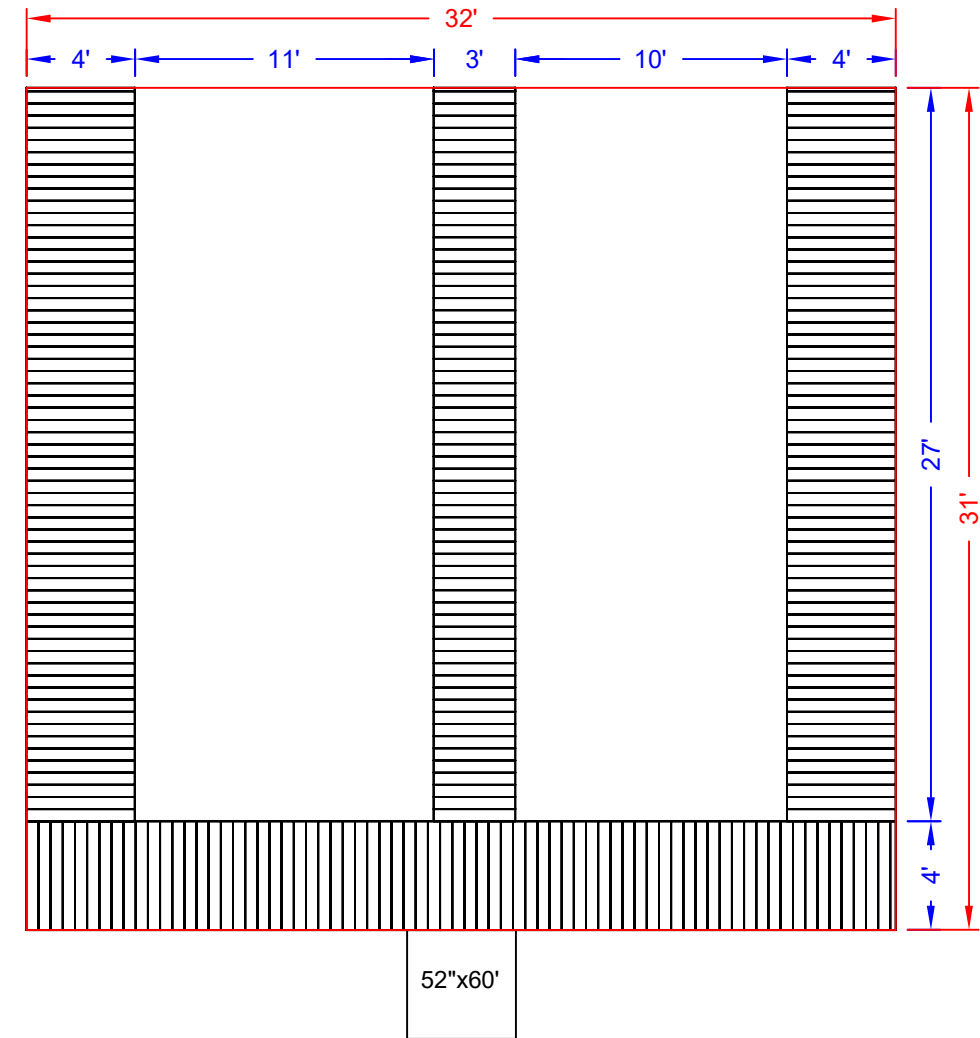

SERENITY

Roof Type:	GABLE
No. of Slips:	2
Slip Size 1	11' x 27'
Slip Size 2	10' x 27'
Anchoring:	Cable to Shore
Lower Level Coverage:	452 Sqft
Upper Level Coverage:	992 Sqft
Foot Print:	992 Sqft

*All numbers are approximate

NOTE: FREEBOARD AND WATER CLEARANCE LEVEL MEASUREMENTS PROVIDED ARE AN APPROXIMATION. GANGWAY LENGTHS AVAILABLE UP TO 60'. ILLUSTRATIONS ARE ARTISTS RENDERINGS ONLY. DECKING TYPE, DECKING COLOR AND ROOF COLORS ARE AVAILABLE TO CHOOSE AT THE TIME OF QUOTATION.