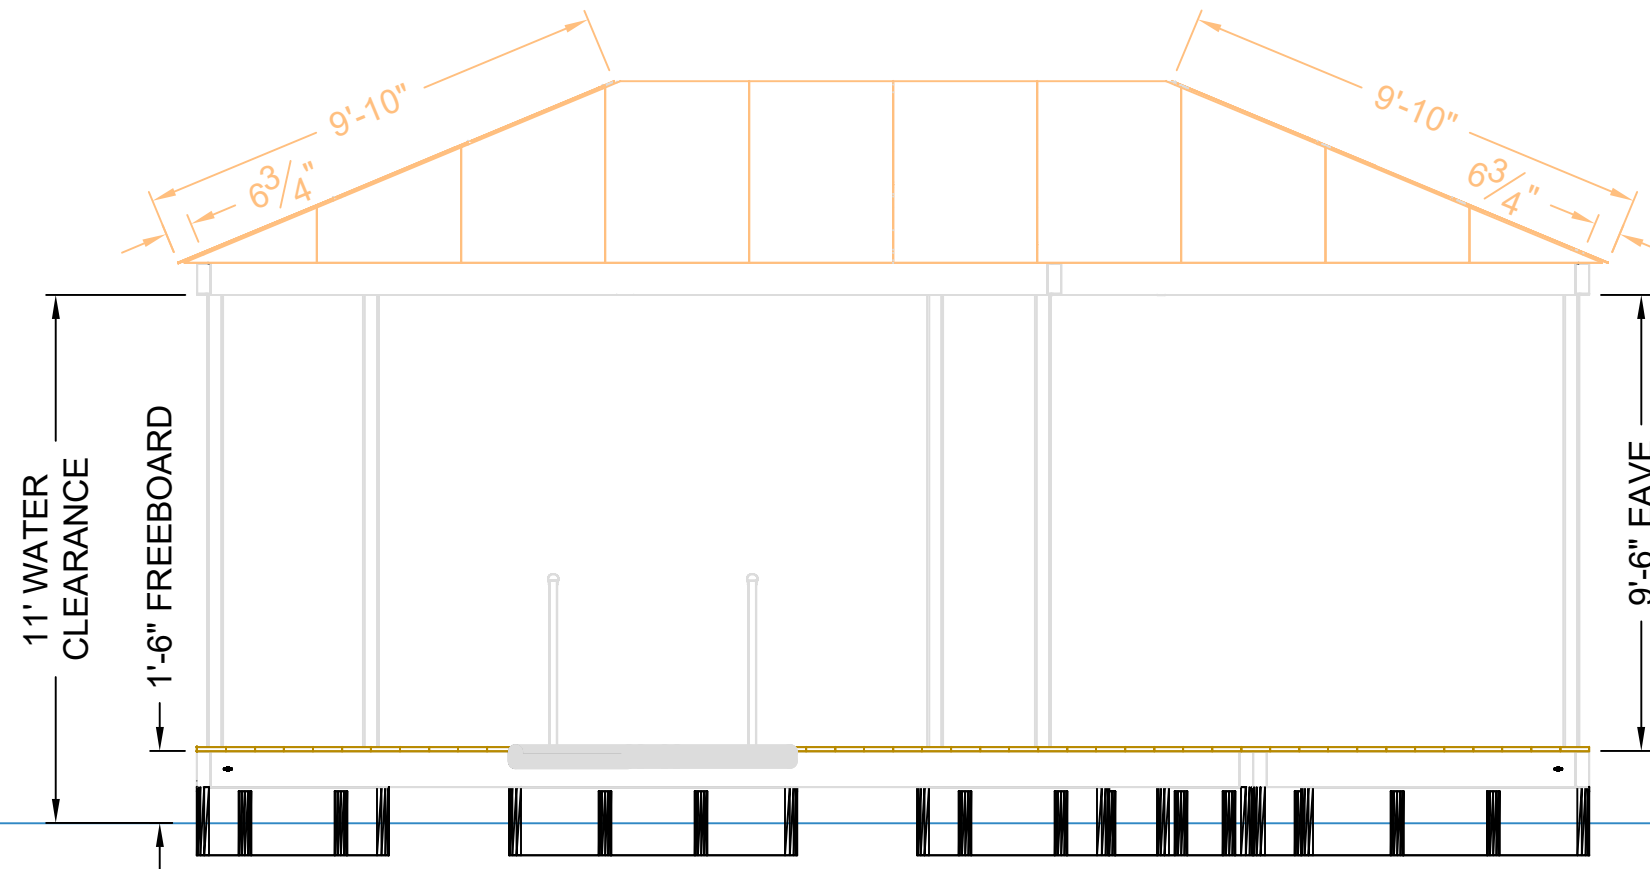

LAVISH

Roof Type:	Hip And Half
No. of Slips:	1
Slip Size 1	11' x 28'
Slip Size 2	NONE
Anchoring:	Cable to Shore
Lower Level Coverage:	620 Sqft
Upper Level Coverage:	776 Sqft
Foot Print:	928 Sqft

*All numbers are approximate

NOTE: FREEBOARD AND WATER CLEARANCE LEVEL MEASUREMENTS PROVIDED ARE AN APPROXIMATION. GANGWAY LENGTHS AVAILABLE UP TO 60'. ILLUSTRATIONS ARE ARTISTS RENDERINGS ONLY. DECKING TYPE, DECKING COLOR AND ROOF COLORS ARE AVAILABLE TO CHOOSE AT THE TIME OF QUOTATION.