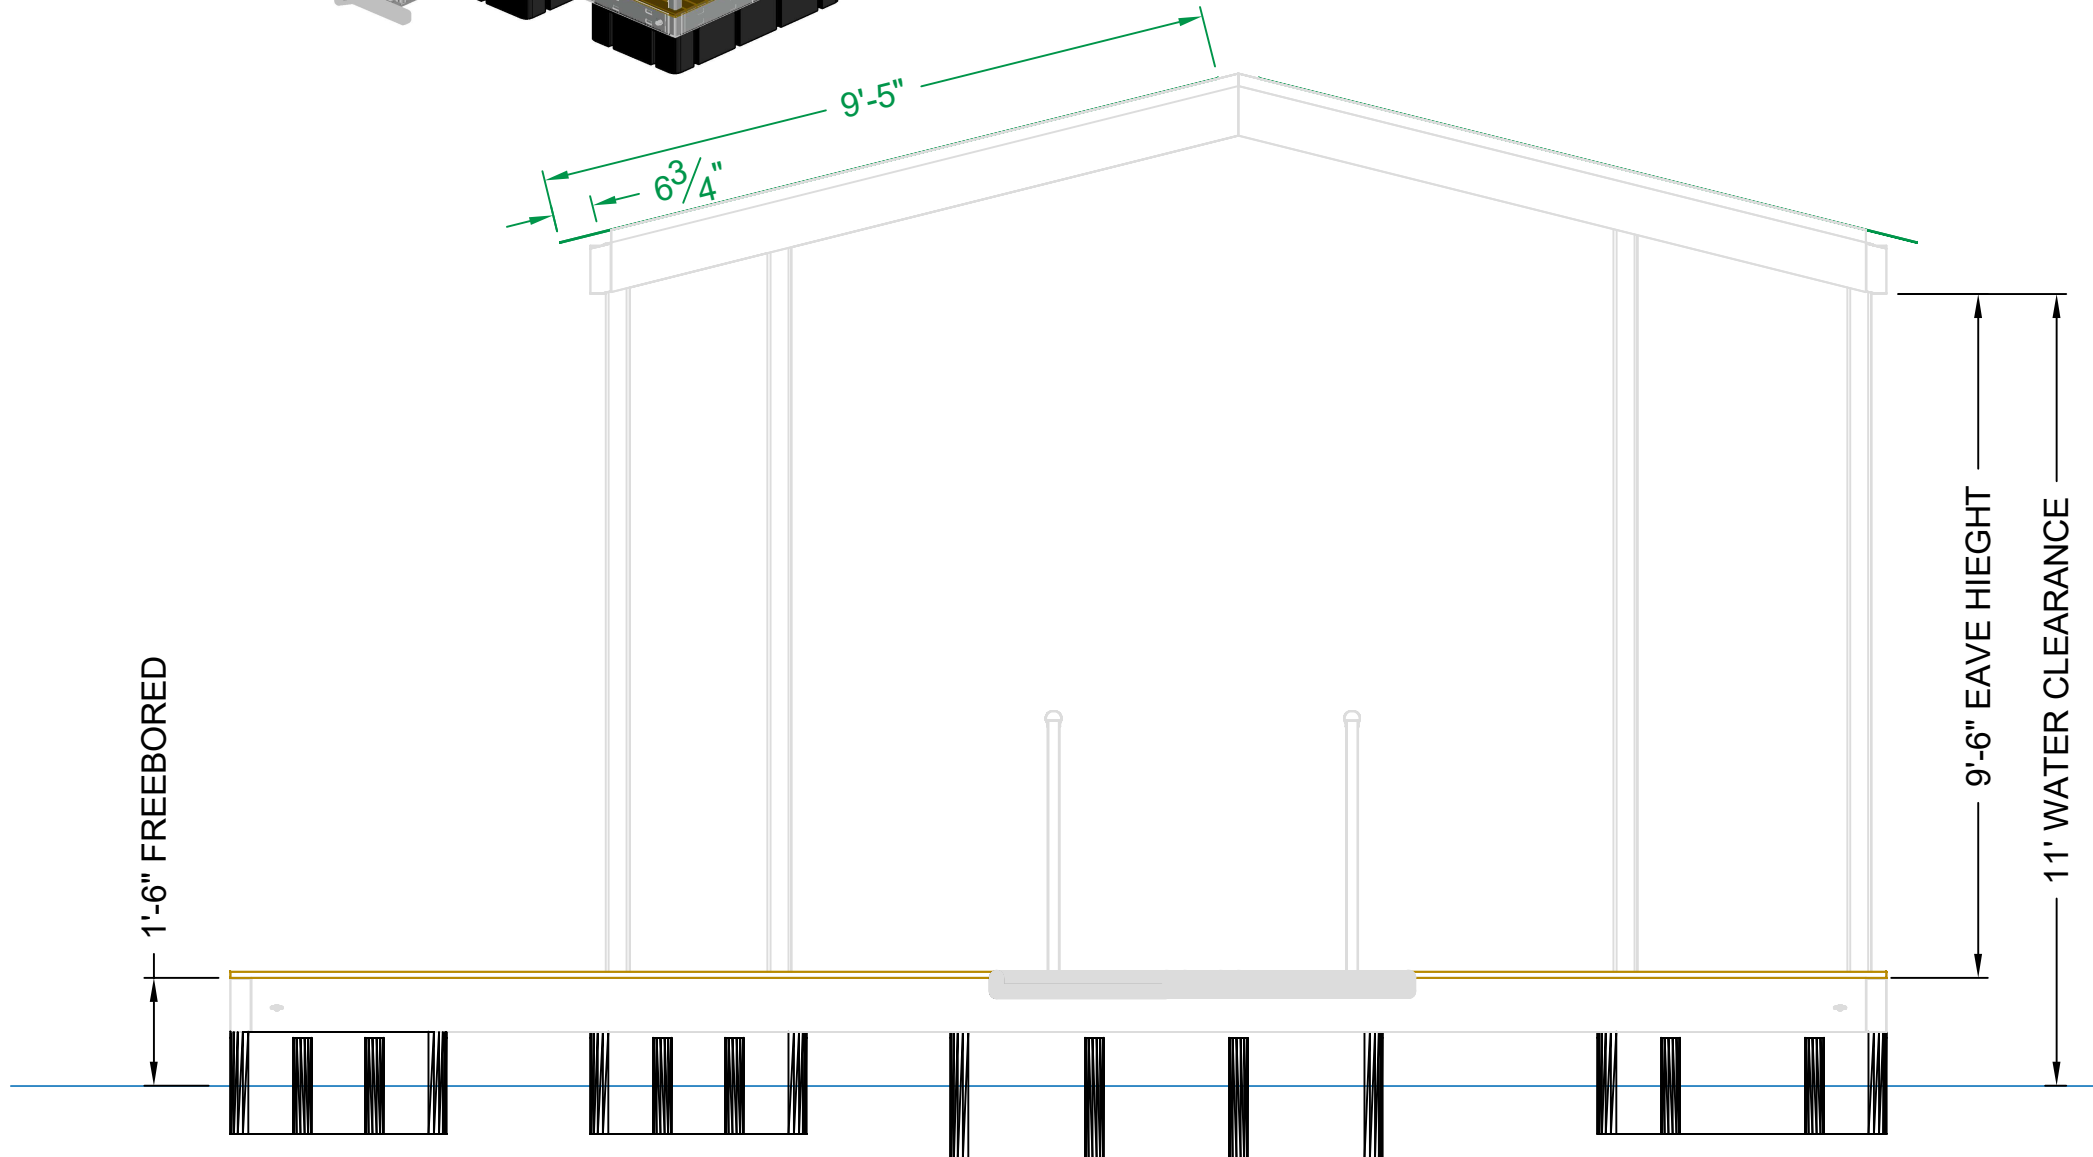

NOTE: FREEBOARD AND WATER CLEARANCE LEVEL MEASUREMENTS PROVIDED ARE AN APPROXIMATION. GANGWAY LENGTHS AVAILABLE UP TO 60'. ILLUSTRATIONS ARE ARTISTS RENDERINGS ONLY. DECKING TYPE, DECKING COLOR AND ROOF COLORS ARE AVAILABLE TO CHOOSE AT THE TIME OF QUOTATION.

ADVENTURE

Roof Type:	GABLE
No. of Slips:	1
Slip Size 1	11' x 26'
Slip Size 2	NONE
Anchoring:	Cable to Shore
Lower Level Coverage:	284 Sqft
Upper Level Coverage:	570 Sqft
Foot Print:	570 Sqft

*All numbers are approximate

SERENITY

Roof Type:	GABLE
No. of Slips:	2
Slip Size 1	11' x 27'
Slip Size 2	10' x 27'
Anchoring:	Cable to Shore
Lower Level Coverage:	452 Sqft
Upper Level Coverage:	992 Sqft
Foot Print:	992 Sqft

*All numbers are approximate