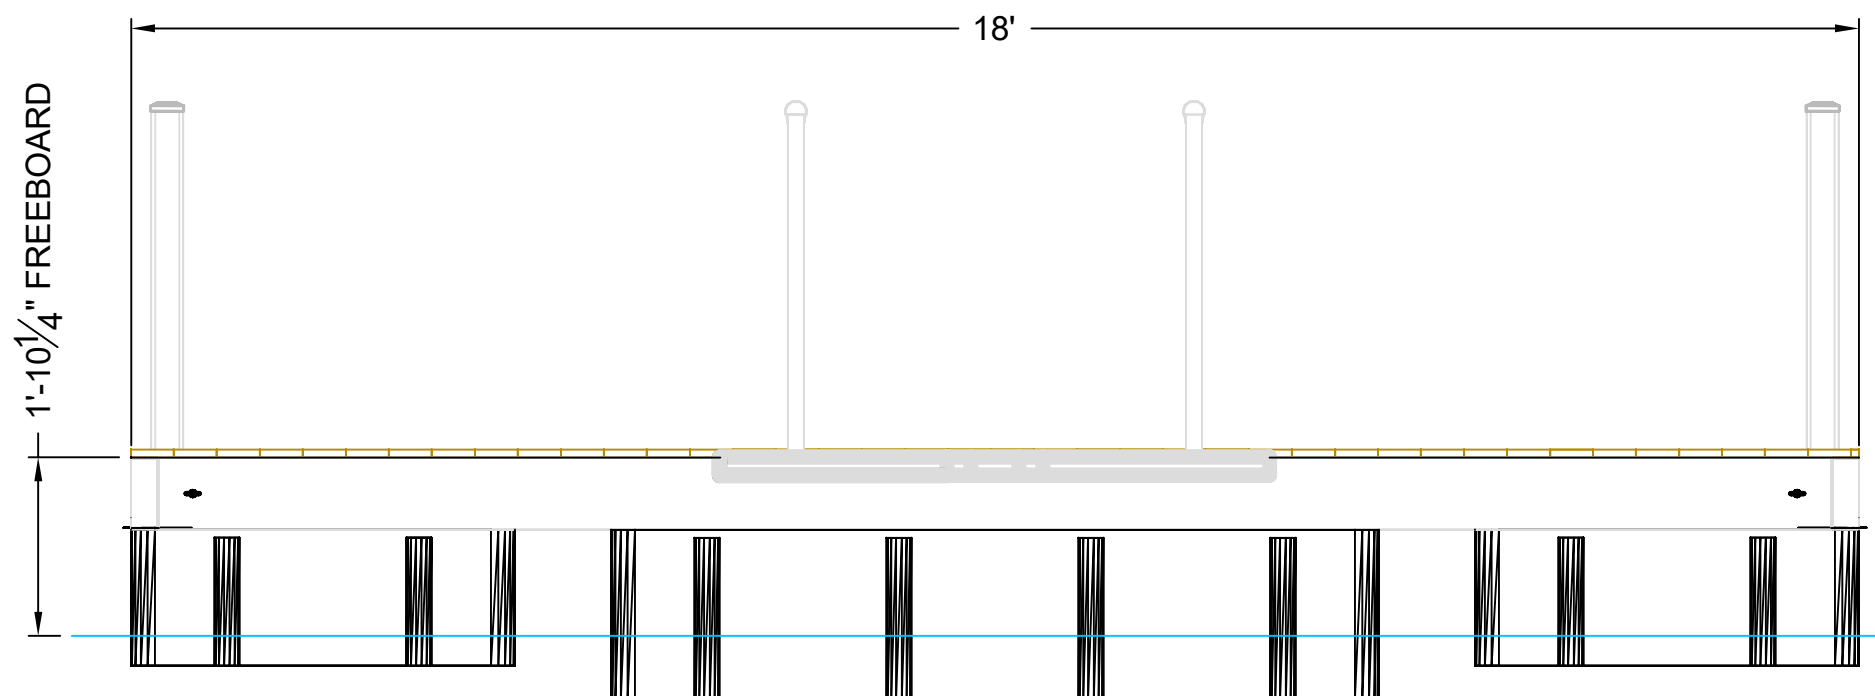

OPULENT

Roof Type:	Uncovered
No. of Slips:	NONE
Slip Size 1	NONE
Slip Size 2	NONE
Anchoring:	Cable to Shore
Lower Level Coverage:	288 Sqft
Upper Level Coverage:	0 Sqft
Foot Print:	288 Sqft

*All numbers are approximate

NOTE: FREEBOARD AND WATER CLEARANCE LEVEL MEASUREMENTS PROVIDED ARE AN APPROXIMATION. GANGWAY LENGTHS AVAILABLE UP TO 60'. ILLUSTRATIONS ARE ARTISTS RENDERINGS ONLY. DECKING TYPE, DECKING COLOR AND ROOF COLORS ARE AVAILABLE TO CHOOSE AT THE TIME OF QUOTATION.