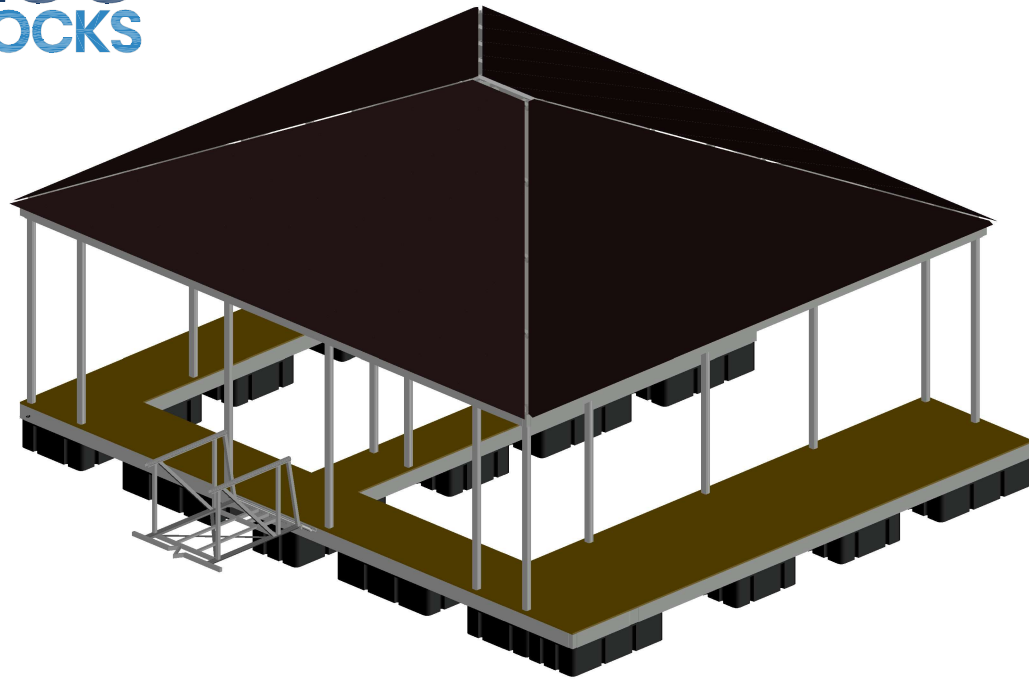

SKYLINE

Roof Type:	Hip
No. of Slips:	2
Slip Size 1	11' x 26'
Slip Size 2	11' x 26'
Anchoring:	Cable to Shore
Lower Level Coverage:	508 Sqft
Upper Level Coverage:	990 Sqft
Foot Print:	1080 Sqft
*All numbers are approximate	

NOTE: FREEBOARD AND WATER CLEARANCE LEVEL MEASUREMENTS PROVIDED ARE AN APPROXIMATION. GANGWAY LENGTHS AVAILABLE UP TO 60'. ILLUSTRATIONS ARE ARTISTS RENDERINGS ONLY. DECKING TYPE, DECKING COLOR AND ROOF COLORS ARE AVAILABLE TO CHOOSE AT THE TIME OF QUOTATION.