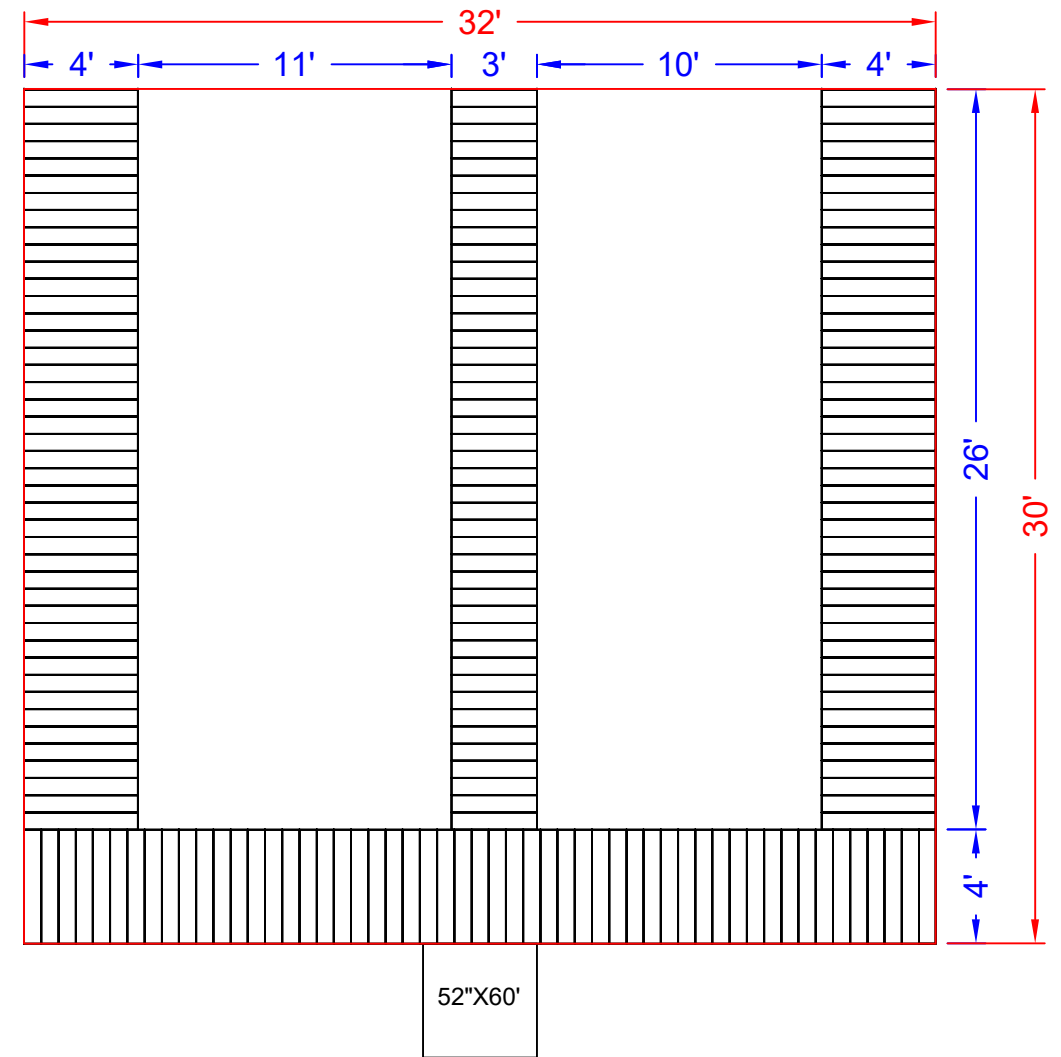

BLISSFUL

Roof Type:	HIP
No. of Slips:	2
Slip Size 1	11' x 26'
Slip Size 2	10' x 26'
Anchoring:	Cable to Shore
Lower Level Coverage:	440 Sqft
Upper Level Coverage:	960 Sqft
Foot Print:	960 Sqft
*All numbers are approximate	

NOTE: FREEBOARD AND WATER CLEARANCE LEVEL MEASUREMENTS PROVIDED ARE AN APPROXIMATION. GANGWAY LENGTHS AVAILABLE UP TO 60'. ILLUSTRATIONS ARE ARTISTS RENDERINGS ONLY. DECKING TYPE, DECKING COLOR AND ROOF COLORS ARE AVAILABLE TO CHOOSE AT THE TIME OF QUOTATION.