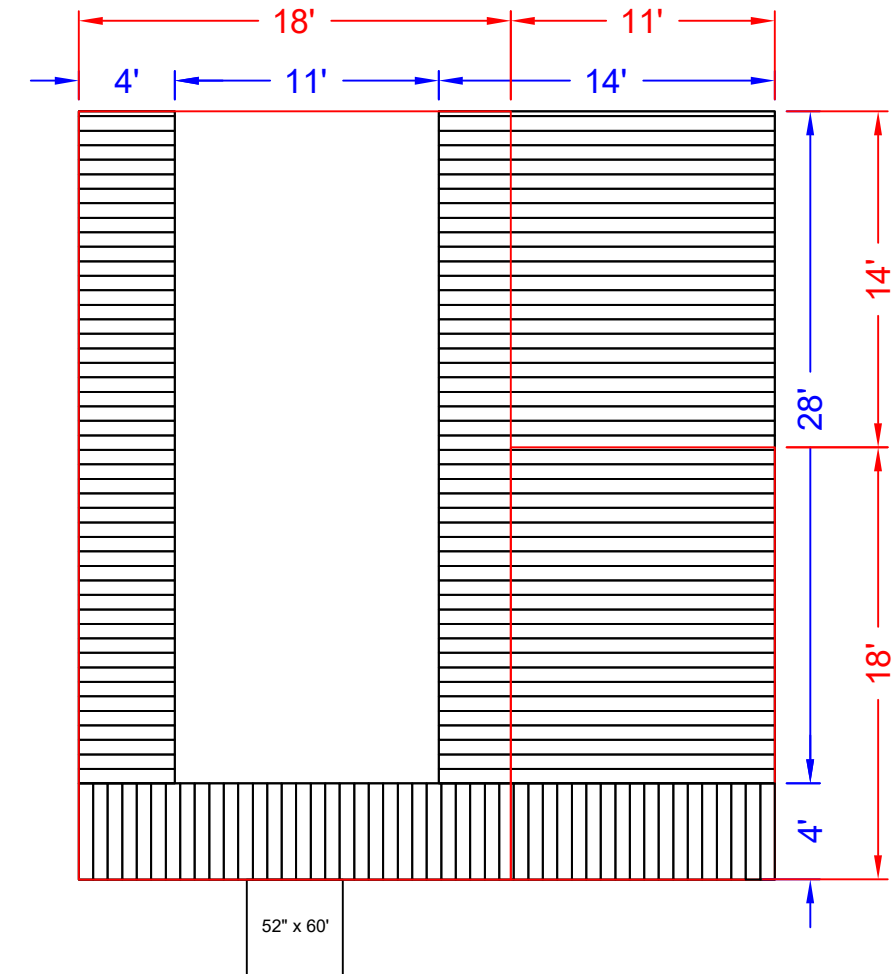

LAVISH

Roof Type:	Hip And Half
No. of Slips:	1
Slip Size 1	11' x 28'
Slip Size 2	NONE
Anchoring:	Cable to Shore
Lower Level Coverage:	620 Sqft
Upper Level Coverage:	776 Sqft
Foot Print:	928 Sqft

*All numbers are approximate

NOTE: FREEBOARD AND WATER CLEARANCE LEVEL MEASUREMENTS PROVIDED ARE AN APPROXIMATION. GANGWAY LENGTHS AVAILABLE UP TO 60'. ILLUSTRATIONS ARE ARTISTS RENDERINGS ONLY. DECKING TYPE, DECKING COLOR AND ROOF COLORS ARE AVAILABLE TO CHOOSE AT THE TIME OF QUOTATION.