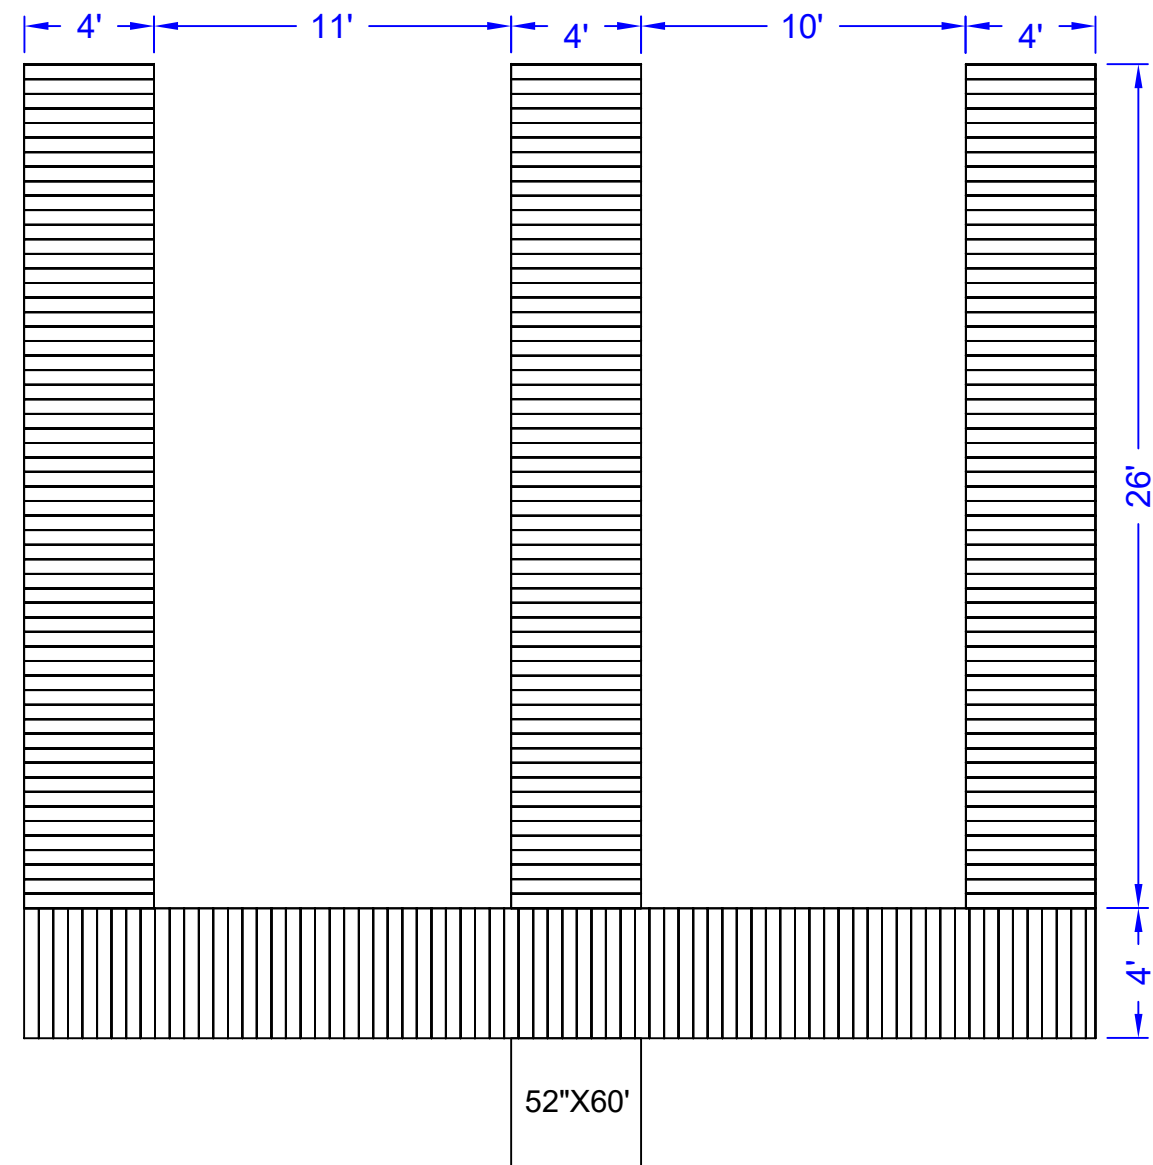

LUXURY 2

Roof Type:	Uncovered
No. of Slips:	2
Slip Size 1	11' x 26'
Slip Size 2	10' x 26'
Anchoring:	Cable to Shore
Lower Level Coverage:	444 Sqft
Upper Level Coverage:	0 Sqft
Foot Print:	990 Sqft

*All numbers are approximate

NOTE: FREEBOARD AND WATER CLEARANCE LEVEL MEASUREMENTS PROVIDED ARE AN APPROXIMATION. GANGWAY LENGTHS AVAILABLE UP TO 60'. ILLUSTRATIONS ARE ARTISTS RENDERINGS ONLY. DECKING TYPE, DECKING COLOR AND ROOF COLORS ARE AVAILABLE TO CHOOSE AT THE TIME OF QUOTATION.