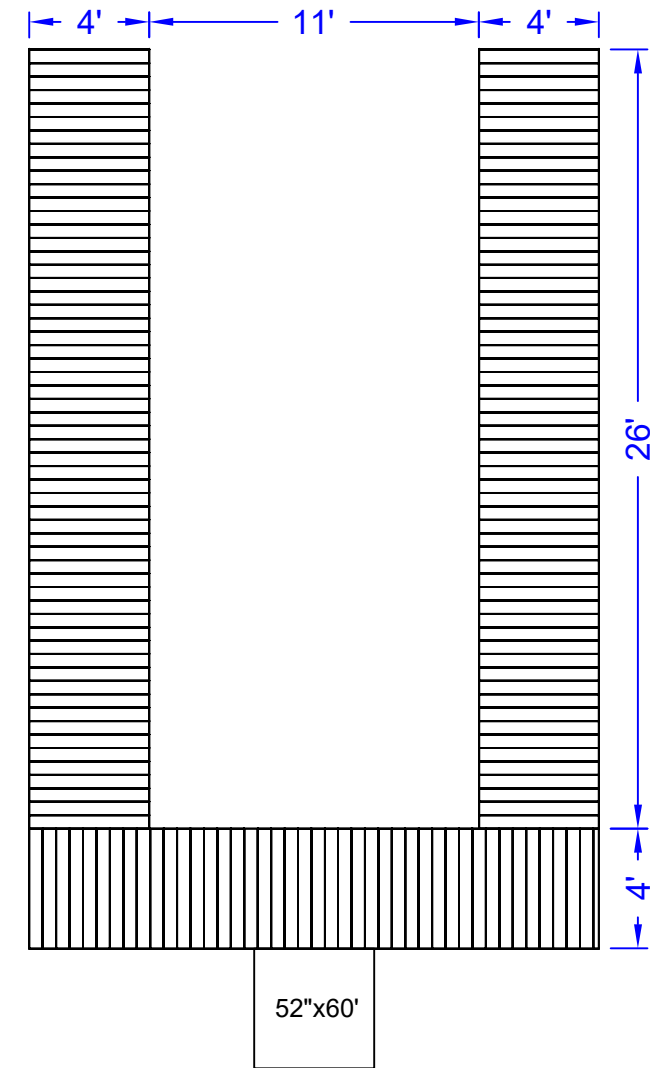

NOTE: FREEBOARD AND WATER CLEARANCE LEVEL MEASUREMENTS PROVIDED ARE AN APPROXIMATION. GANGWAY LENGTHS AVAILABLE UP TO 60'. ILLUSTRATIONS ARE ARTISTS RENDERINGS ONLY. DECKING TYPE, DECKING COLOR AND ROOF COLORS ARE AVAILABLE TO CHOOSE AT THE TIME OF QUOTATION.

HARMONY

Roof Type:	Uncovered
No. of Slips:	1
Slip Size 1	10' x 24'
Slip Size 2	NONE
Anchoring:	Cable to Shore
Lower Level Coverage:	264 Sqft
Upper Level Coverage:	0 Sqft
Foot Print:	504 Sqft

*All numbers are approximate

HARMONY 2

Roof Type:	Uncovered
No. of Slips:	1
Slip Size 1	11' x 26'
Slip Size 2	NONE
Anchoring:	Cable to Shore
Lower Level Coverage:	284 Sqft
Upper Level Coverage:	0 Sqft
Foot Print:	570 Sqft

*All numbers are approximate