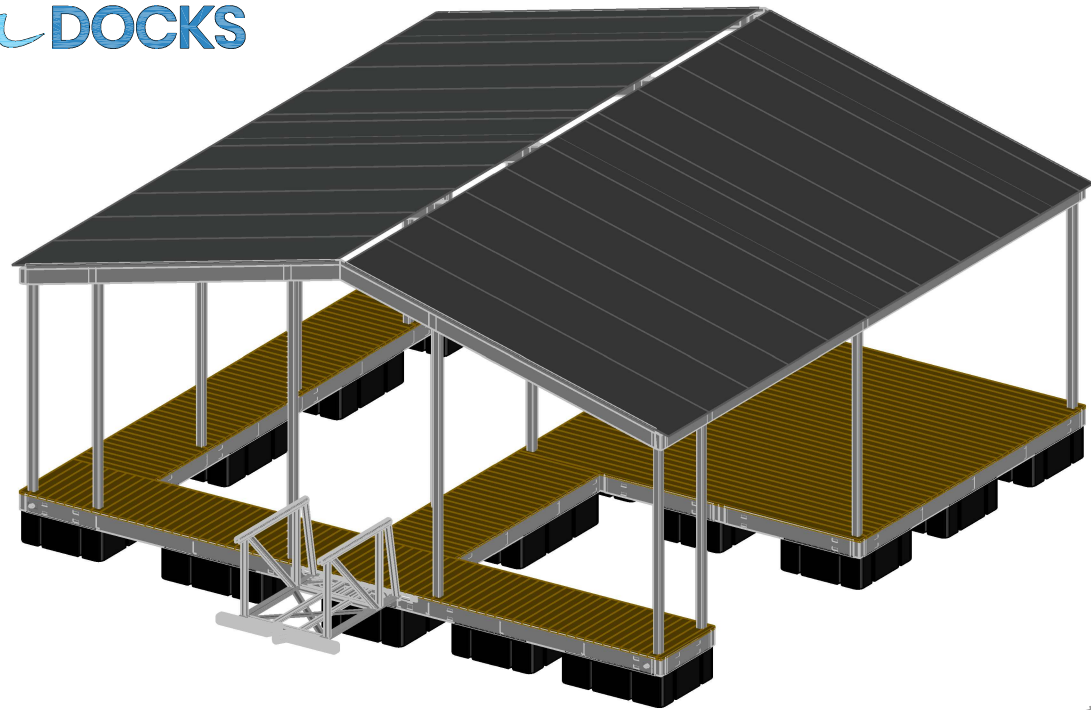

ZEN

Roof Type:	GABLE
No. of Slips:	2
Slip Size 1	11' x 28'
Slip Size 2	11' x 13'
Anchoring:	Cable to Shore
Lower Level Coverage:	573 Sqft
Upper Level Coverage:	1024 Sqft
Foot Print:	1024 Sqft

*All numbers are approximate

NOTE: FREEBOARD AND WATER CLEARANCE LEVEL MEASUREMENTS PROVIDED ARE AN APPROXIMATION. GANGWAY LENGTHS AVAILABLE UP TO 60'. ILLUSTRATIONS ARE ARTISTS RENDERINGS ONLY. DECKING TYPE, DECKING COLOR AND ROOF COLORS ARE AVAILABLE TO CHOOSE AT THE TIME OF QUOTATION.