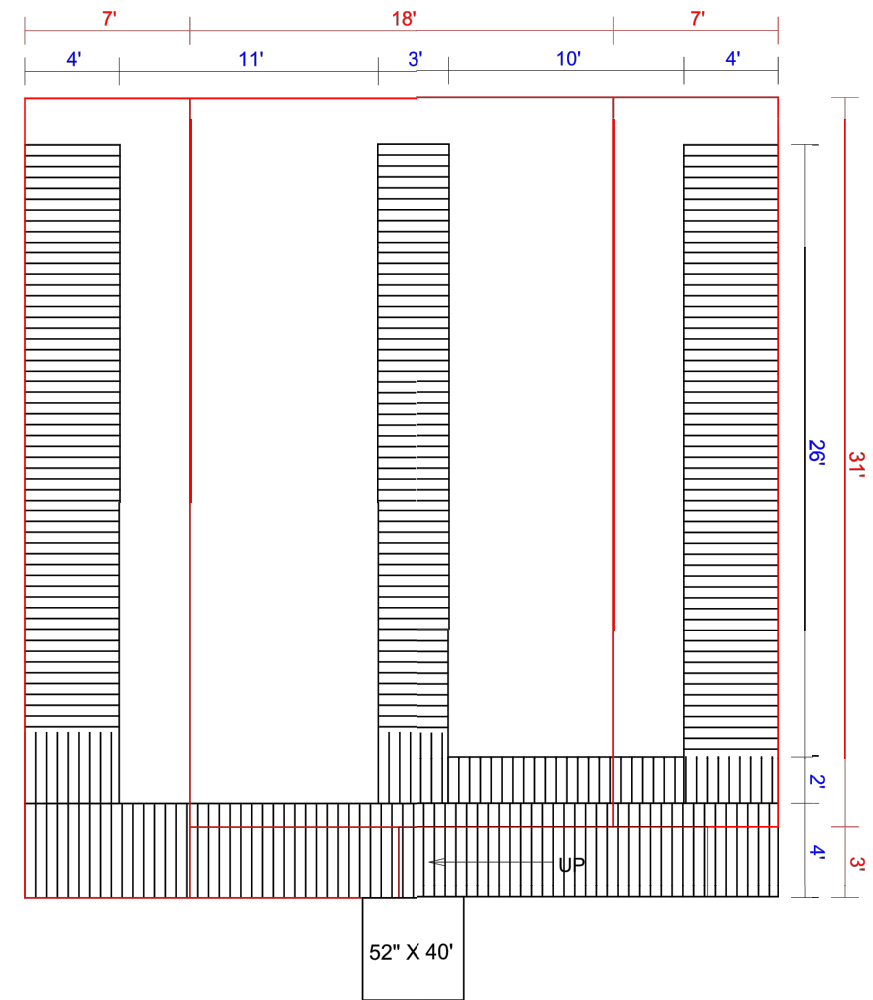

NOTE: FREEBOARD AND WATER CLEARANCE LEVEL MEASUREMENTS PROVIDED ARE AN APPROXIMATION. GANGWAY LENGTHS AVAILABLE UP TO 60'. ILLUSTRATIONS ARE ARTISTS RENDERINGS ONLY. DECKING TYPE, DECKING COLOR AND ROOF COLORS ARE AVAILABLE TO CHOOSE AT THE TIME OF QUOTATION.

Oasis

Roof Type:	UpperDeck Gable
No. of Slips:	1
Slip Size 1	11' x 26'
Slip Size 2	None
Anchoring:	Cable to Shore
Lower Level Coverage:	524 Sqft
Upper Level Coverage:	810 Sqft
Foot Print:	860 Sqft

*All numbers are approximate