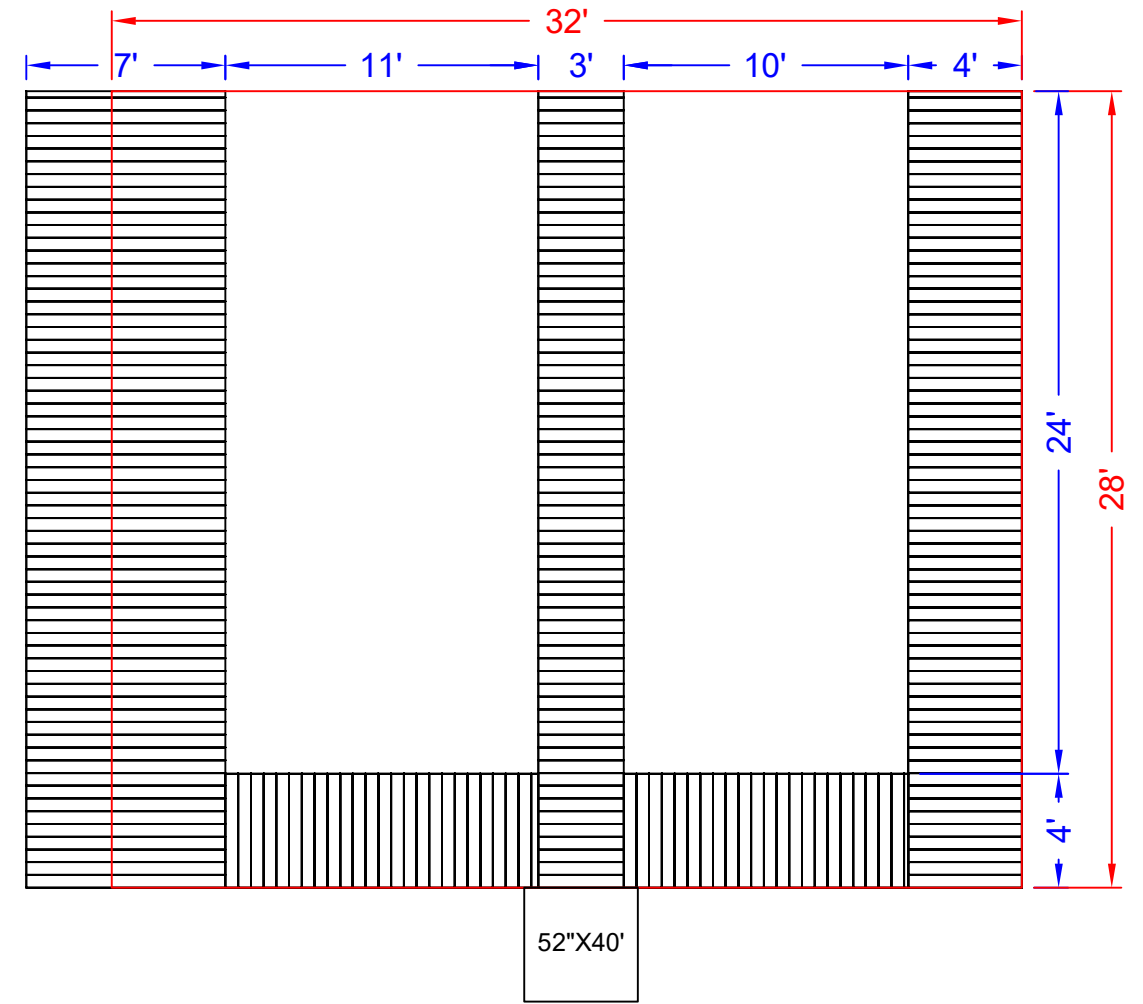

NOTE: FREEBOARD AND WATER CLEARANCE LEVEL MEASUREMENTS PROVIDED ARE AN APPROXIMATION. GANGWAY LENGTHS AVAILABLE UP TO 60'. ILLUSTRATIONS ARE ARTISTS RENDERINGS ONLY. DECKING TYPE, DECKING COLOR AND ROOF COLORS ARE AVAILABLE TO CHOOSE AT THE TIME OF QUOTATION.

JUBILANT

Roof Type:	GABLE
No. of Slips:	1
Slip Size 1	11' x 26'
Slip Size 2	NONE
Anchoring:	Cable to Shore
Lower Level Coverage:	404 Sqft
Upper Level Coverage:	540 Sqft
Foot Print:	690 Sqft

*All numbers are approximate