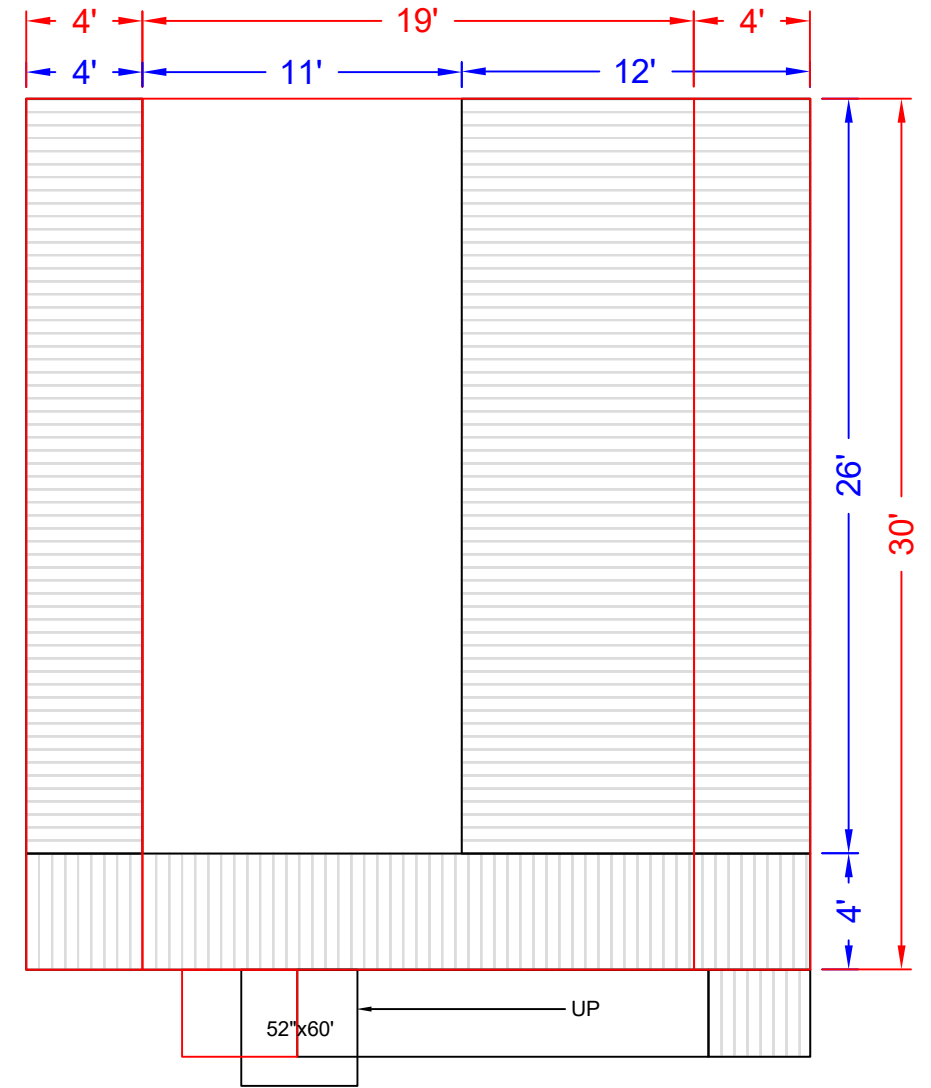

Oasis

Roof Type:	UpperDeck Gable
No. of Slips:	1
Slip Size 1	11' x 26'
Slip Size 2	None
Anchoring:	Cable to Shore
Lower Level Coverage:	524 Sqft
Upper Level Coverage:	810 Sqft
Foot Print:	860 Sqft

*All numbers are approximate

NOTE: FREEBOARD AND WATER CLEARANCE LEVEL MEASUREMENTS PROVIDED ARE AN APPROXIMATION. GANGWAY LENGTHS AVAILABLE UP TO 60'. ILLUSTRATIONS ARE ARTISTS RENDERINGS ONLY. DECKING TYPE, DECKING COLOR AND ROOF COLORS ARE AVAILABLE TO CHOOSE AT THE TIME OF QUOTATION.