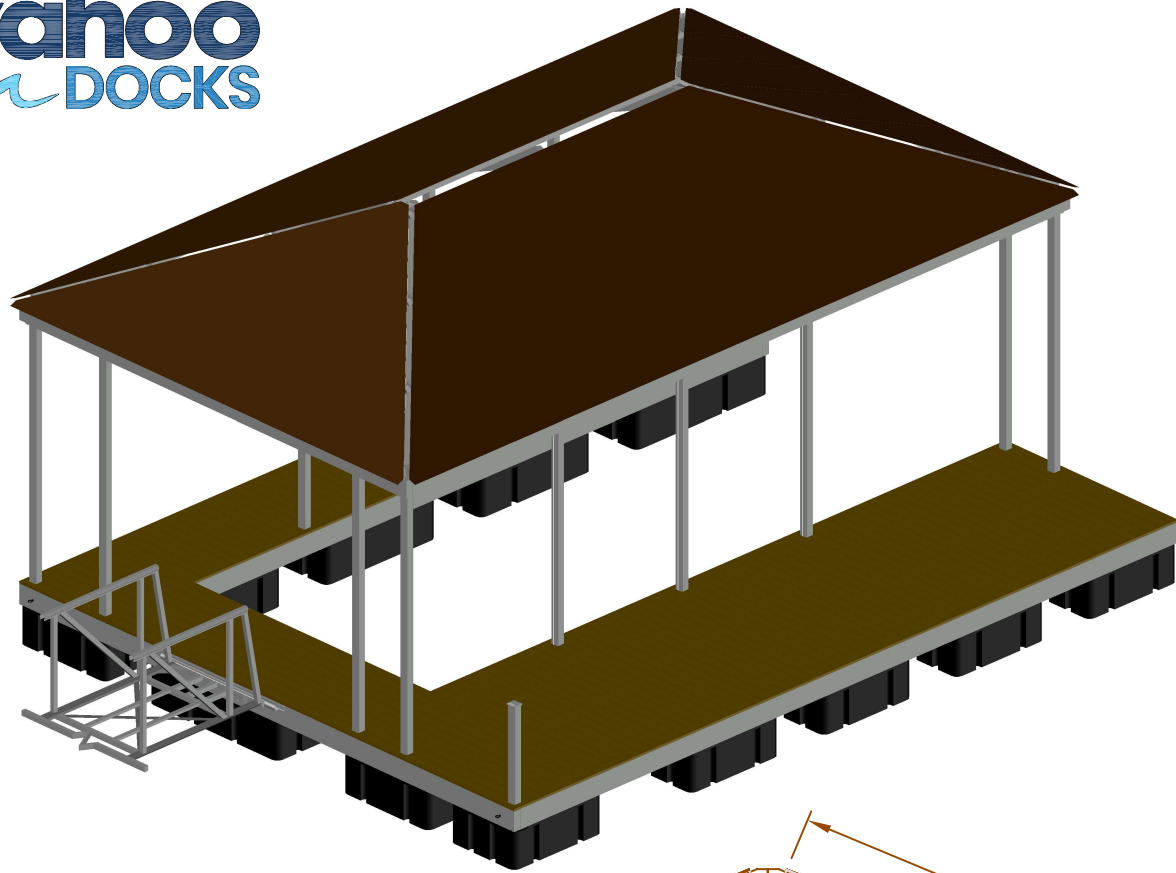

ARCADIA

Roof Type:	HIP
No. of Slips:	1
Slip Size 1	11' x 26'
Slip Size 2	NONE
Anchoring:	Cable to Shore
Lower Level Coverage:	400 Sqft
Upper Level Coverage:	540 Sqft
Foot Print:	690 Sqft

*All numbers are approximate

NOTE: FREEBOARD AND WATER CLEARANCE LEVEL MEASUREMENTS PROVIDED ARE AN APPROXIMATION. GANGWAY LENGTHS AVAILABLE UP TO 60'. ILLUSTRATIONS ARE ARTISTS RENDERINGS ONLY. DECKING TYPE, DECKING COLOR AND ROOF COLORS ARE AVAILABLE TO CHOOSE AT THE TIME OF QUOTATION.