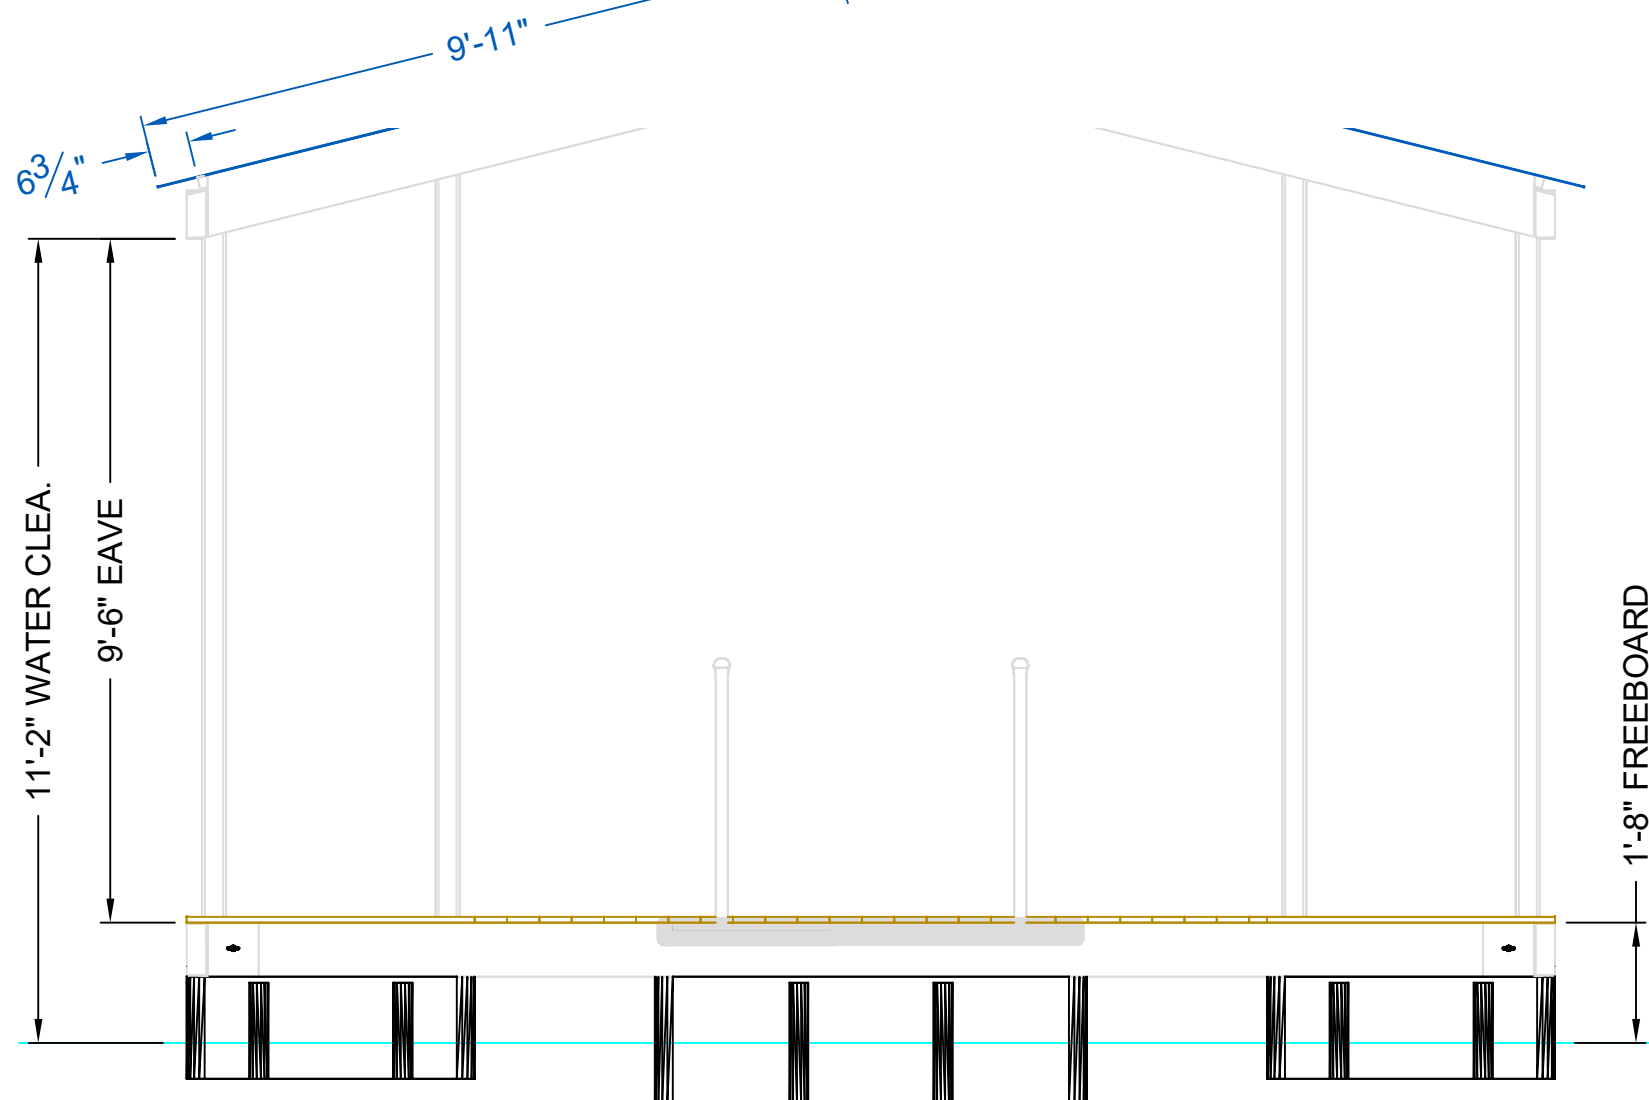

NOTE: FREEBOARD AND WATER CLEARANCE LEVEL MEASUREMENTS PROVIDED ARE AN APPROXIMATION. GANGWAY LENGTHS AVAILABLE UP TO 60'. ILLUSTRATIONS ARE ARTISTS RENDERINGS ONLY. DECKING TYPE, DECKING COLOR AND ROOF COLORS ARE AVAILABLE TO CHOOSE AT THE TIME OF QUOTATION.

LUXURY 2

Roof Type:	Uncovered
No. of Slips:	2
Slip Size 1	11' x 26'
Slip Size 2	10' x 26'
Anchoring:	Cable to Shore
Lower Level Coverage:	444 Sqft
Upper Level Coverage:	0 Sqft
Foot Print:	990 Sqft

*All numbers are approximate