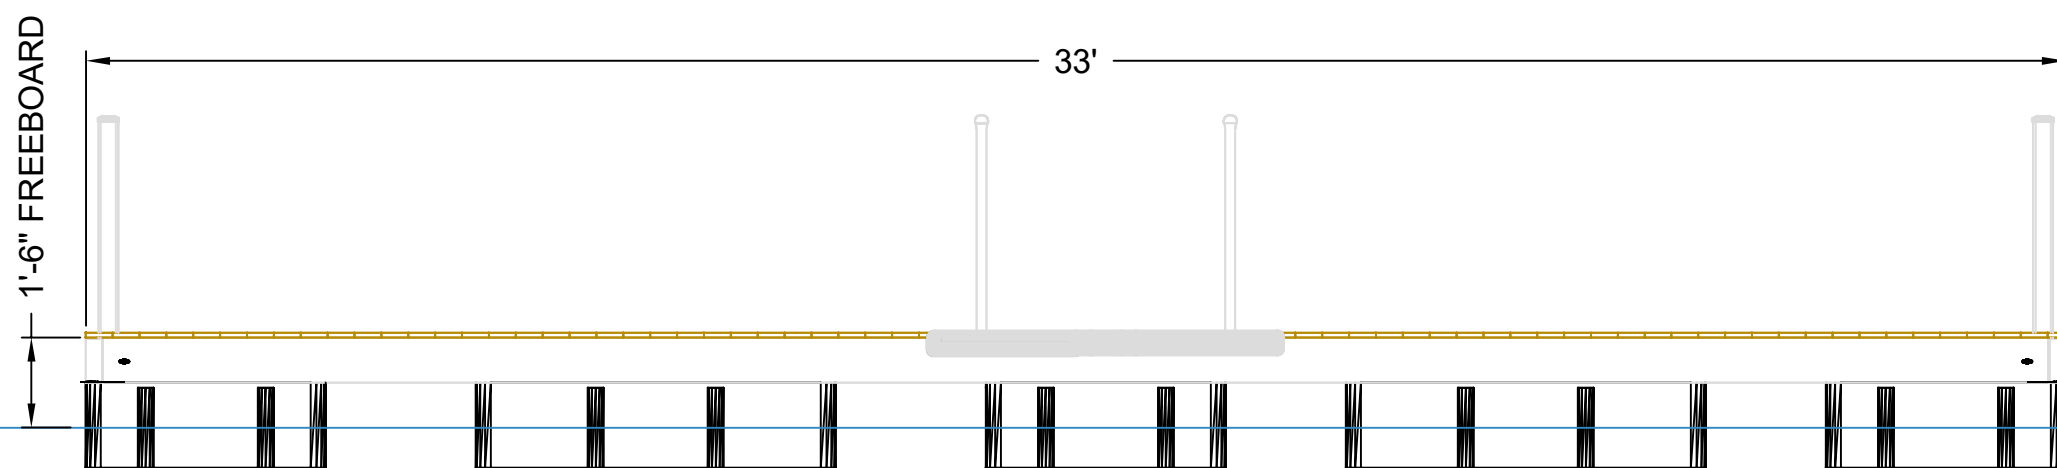

HARMONY 2

Roof Type:	Uncovered
No. of Slips:	1
Slip Size 1	11' x 26'
Slip Size 2	NONE
Anchoring:	Cable to Shore
Lower Level Coverage:	284 Sqft
Upper Level Coverage:	0 Sqft
Foot Print:	570 Sqft

*All numbers are approximate

NOTE: FREEBOARD AND WATER CLEARANCE LEVEL MEASUREMENTS PROVIDED ARE AN APPROXIMATION. GANGWAY LENGTHS AVAILABLE UP TO 60'. ILLUSTRATIONS ARE ARTISTS RENDERINGS ONLY. DECKING TYPE, DECKING COLOR AND ROOF COLORS ARE AVAILABLE TO CHOOSE AT THE TIME OF QUOTATION.