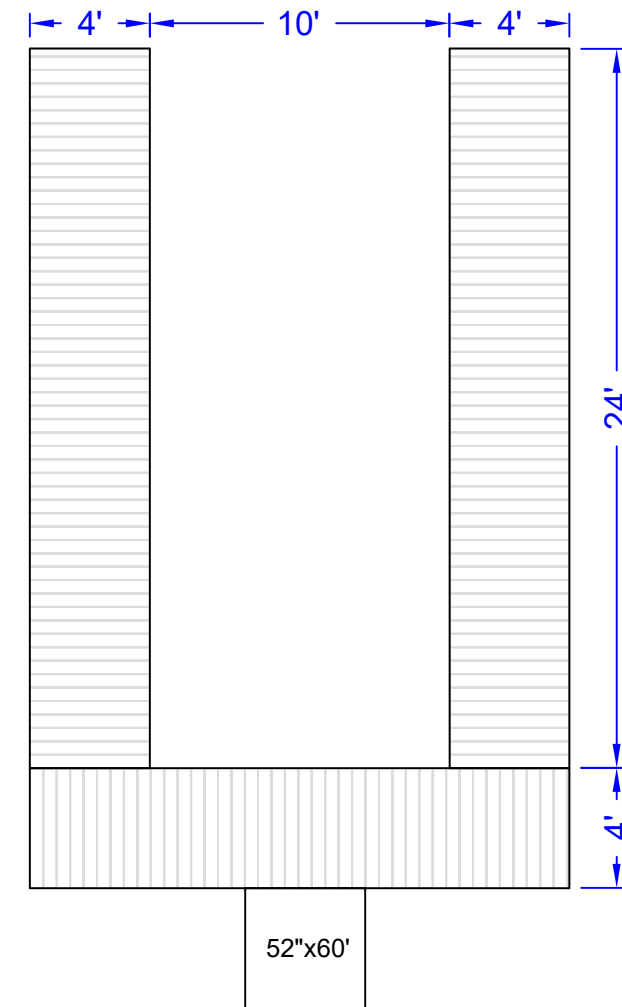

OPULENT

Roof Type:	Uncovered
No. of Slips:	NONE
Slip Size 1	NONE
Slip Size 2	NONE
Anchoring:	Cable to Shore
Lower Level Coverage:	288 Sqft
Upper Level Coverage:	0 Sqft
Foot Print:	288 Sqft

*All numbers are approximate

NOTE: FREEBOARD AND WATER CLEARANCE LEVEL MEASUREMENTS PROVIDED ARE AN APPROXIMATION. GANGWAY LENGTHS AVAILABLE UP TO 60'. ILLUSTRATIONS ARE ARTISTS RENDERINGS ONLY. DECKING TYPE, DECKING COLOR AND ROOF COLORS ARE AVAILABLE TO CHOOSE AT THE TIME OF QUOTATION.

HARMONY

Roof Type:	Uncovered
No. of Slips:	1
Slip Size 1	10' x 24'
Slip Size 2	NONE
Anchoring:	Cable to Shore
Lower Level Coverage:	264 Sqft
Upper Level Coverage:	0 Sqft
Foot Print:	504 Sqft

*All numbers are approximate