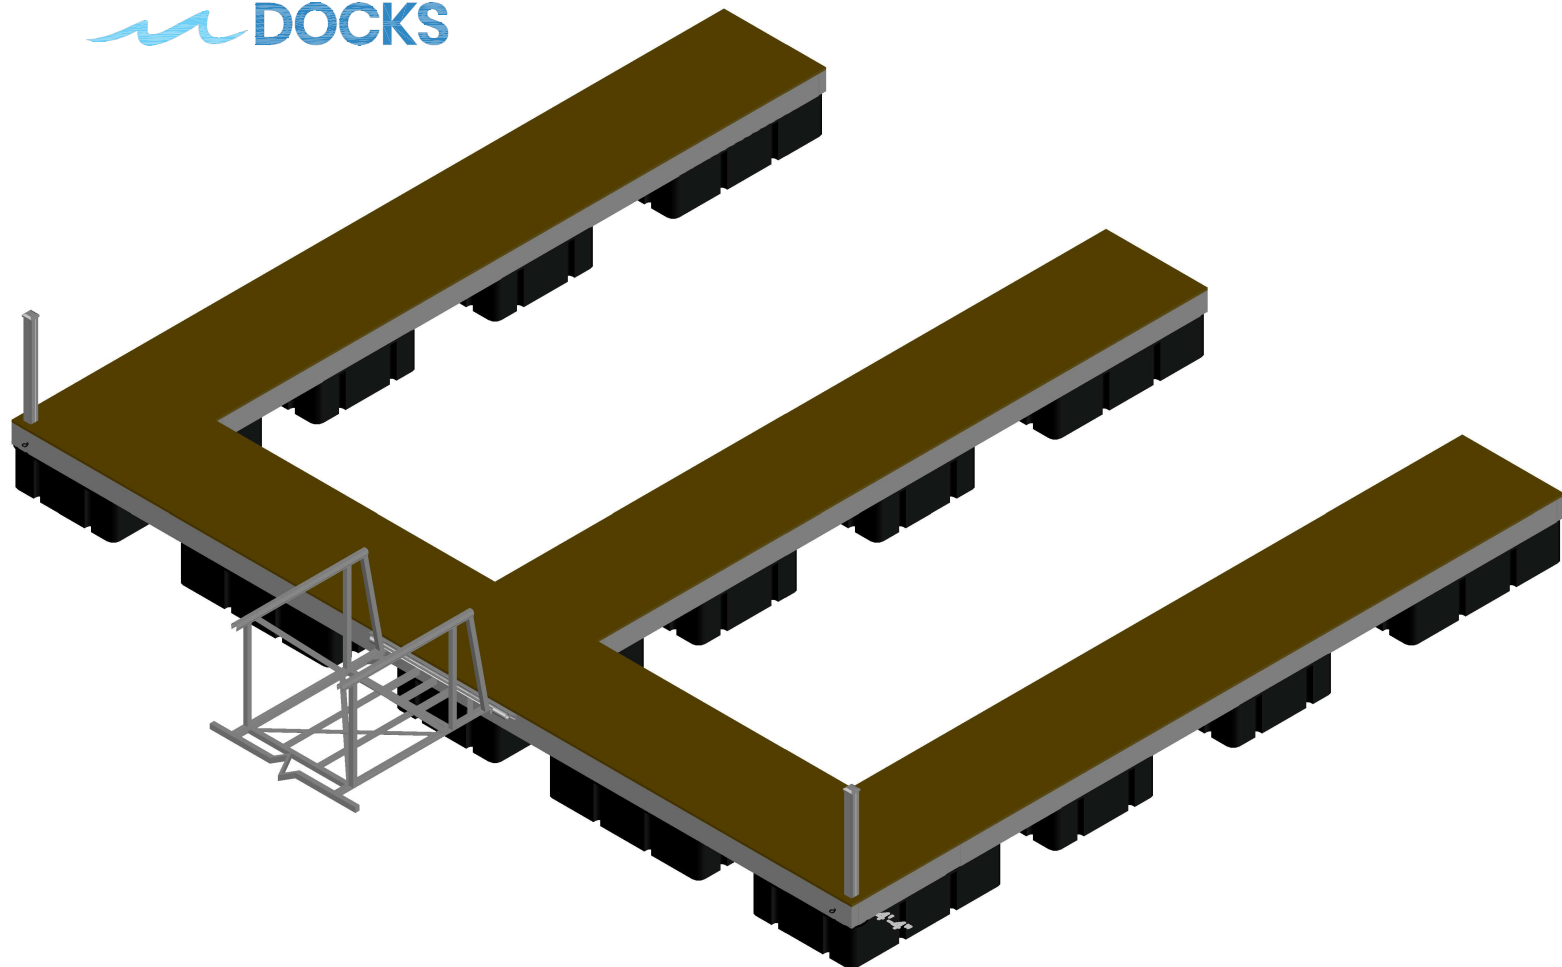

LUXURY

Roof Type:	Uncovered
No. of Slips:	2
Slip Size 1	11' x 24'
Slip Size 2	10' x 24'
Anchoring:	Cable to Shore
Lower Level Coverage:	420 Sqft
Upper Level Coverage:	0 Sqft
Foot Print:	924 Sqft

*All numbers are approximate

NOTE: FREEBOARD AND WATER CLEARANCE LEVEL MEASUREMENTS PROVIDED ARE AN APPROXIMATION. GANGWAY LENGTHS AVAILABLE UP TO 60'. ILLUSTRATIONS ARE ARTISTS RENDERINGS ONLY. DECKING TYPE, DECKING COLOR AND ROOF COLORS ARE AVAILABLE TO CHOOSE AT THE TIME OF QUOTATION.