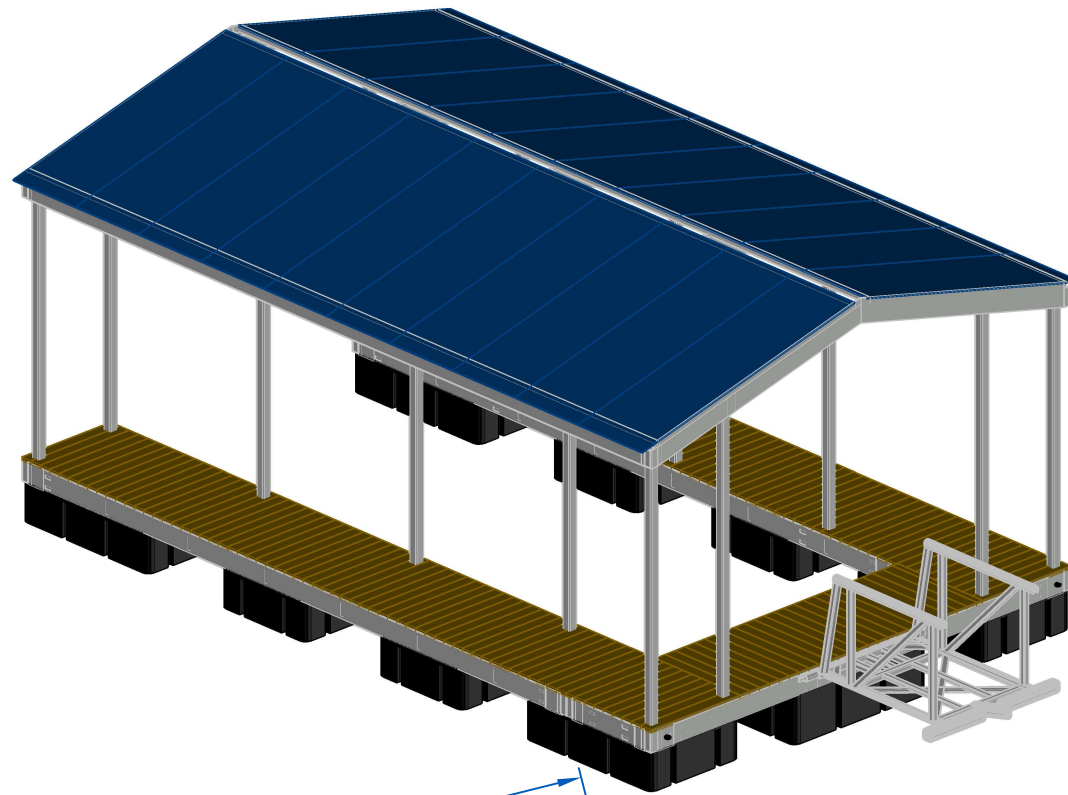

ADVENTURE

Roof Type:	GABLE
No. of Slips:	1
Slip Size 1	11' x 26'
Slip Size 2	NONE
Anchoring:	Cable to Shore
Lower Level Coverage:	284 Sqft
Upper Level Coverage:	570 Sqft
Foot Print:	570 Sqft

*All numbers are approximate

NOTE: FREEBOARD AND WATER CLEARANCE LEVEL MEASUREMENTS PROVIDED ARE AN APPROXIMATION. GANGWAY LENGTHS AVAILABLE UP TO 60'. ILLUSTRATIONS ARE ARTISTS RENDERINGS ONLY. DECKING TYPE, DECKING COLOR AND ROOF COLORS ARE AVAILABLE TO CHOOSE AT THE TIME OF QUOTATION.