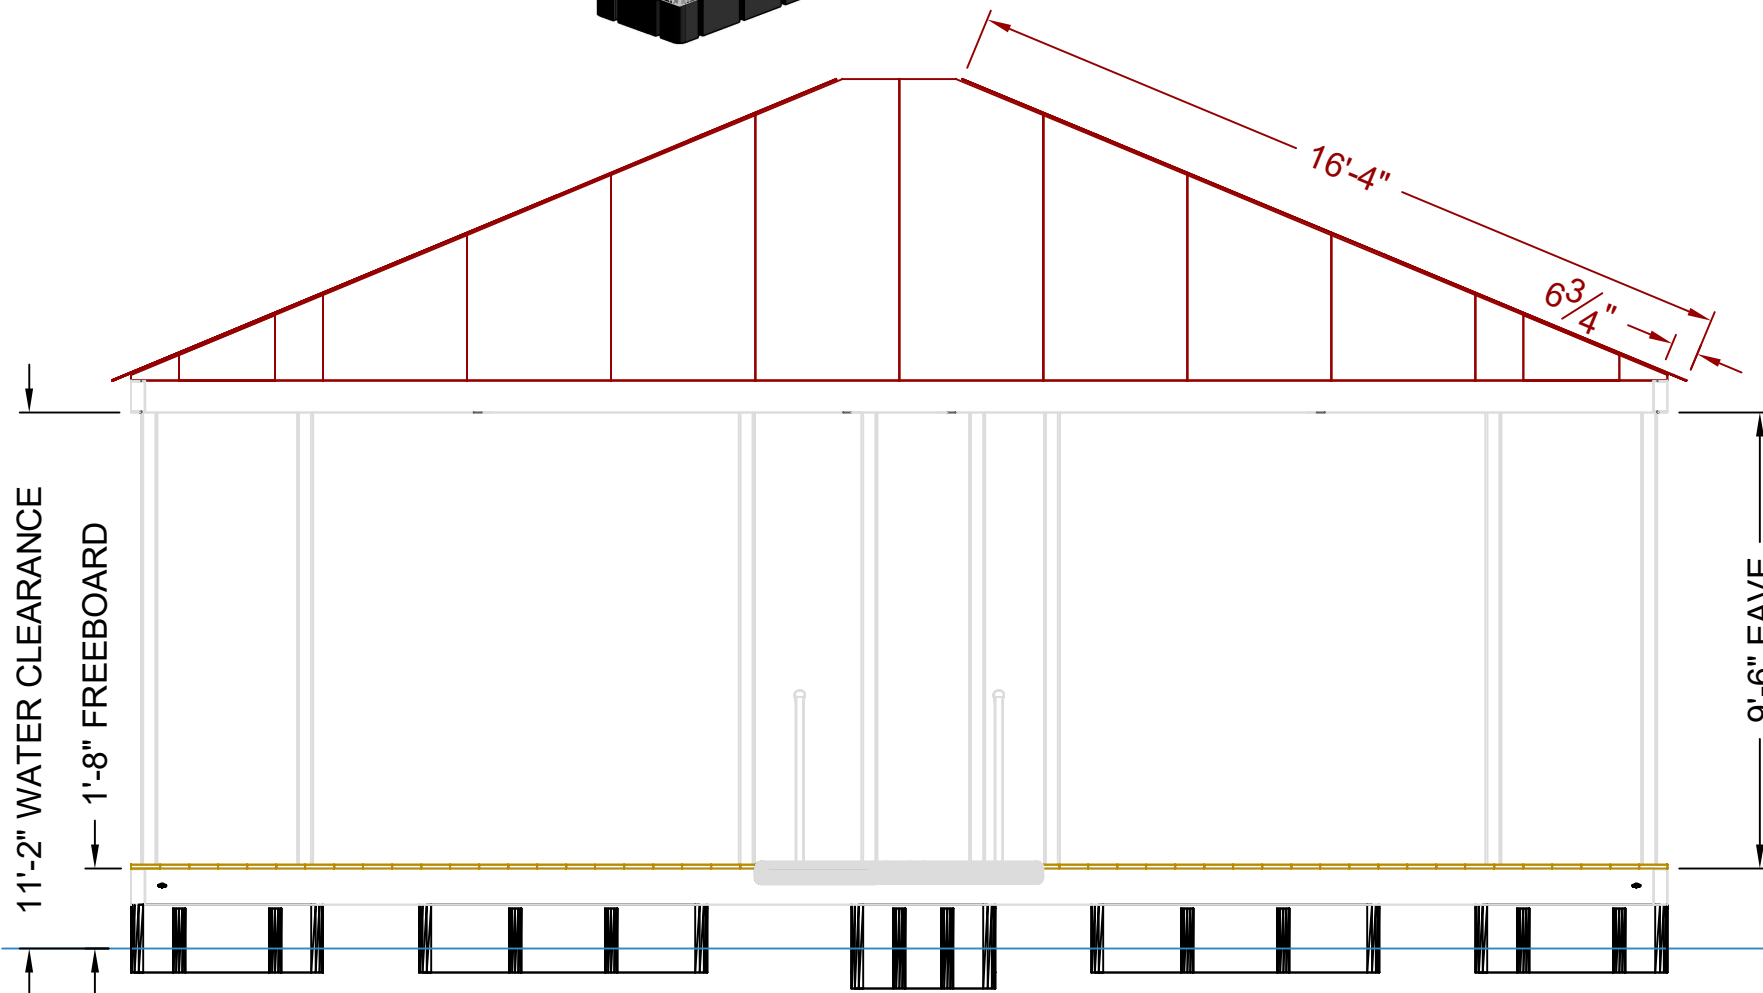

ZEN

Roof Type:	GABLE
No. of Slips:	2
Slip Size 1	11' x 28'
Slip Size 2	11' x 13'
Anchoring:	Cable to Shore
Lower Level Coverage:	573 Sqft
Upper Level Coverage:	1024 Sqft
Foot Print:	1024 Sqft

*All numbers are approximate

NOTE: FREEBOARD AND WATER CLEARANCE LEVEL MEASUREMENTS PROVIDED ARE AN APPROXIMATION. GANGWAY LENGTHS AVAILABLE UP TO 60'. ILLUSTRATIONS ARE ARTISTS RENDERINGS ONLY. DECKING TYPE, DECKING COLOR AND ROOF COLORS ARE AVAILABLE TO CHOOSE AT THE TIME OF QUOTATION.