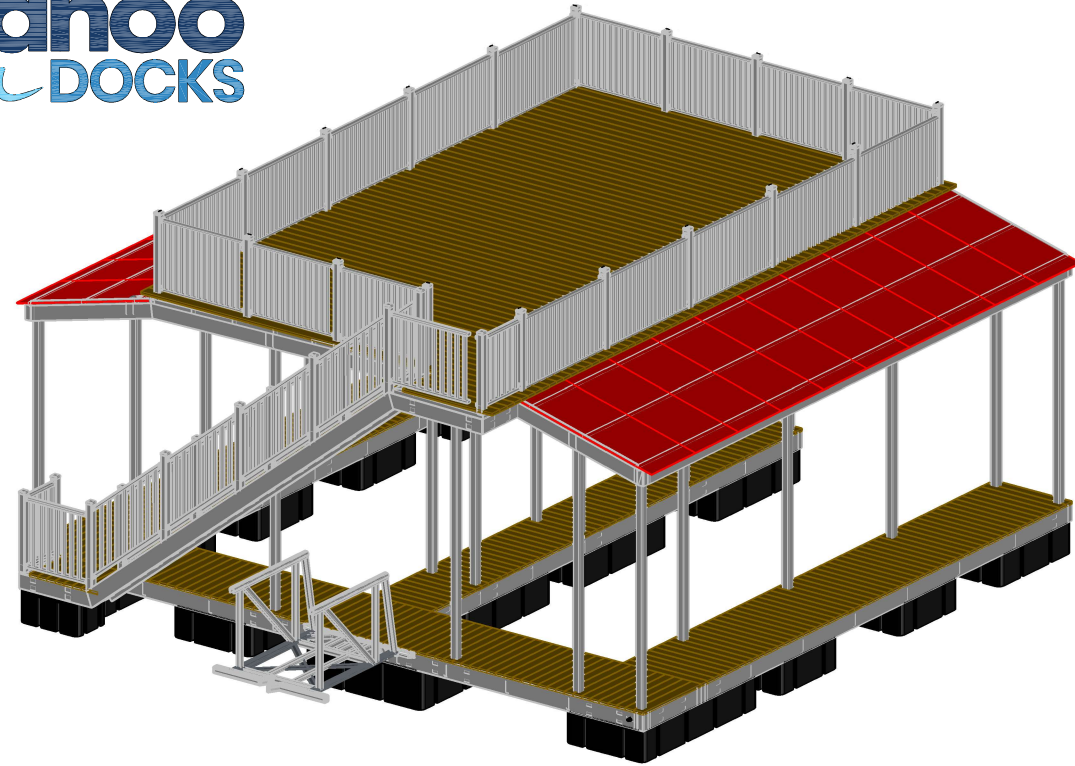

FANTASY

Roof Type:	UpperDeck Gable
No. of Slips:	2
Slip Size 1	11' x 26'
Slip Size 2	10' x 26'
Anchoring:	Cable to Shore
Lower Level Coverage:	410 Sqft
Upper Level Coverage:	960 Sqft
Foot Print:	1010 Sqft
*All numbers are approximate	

NOTE: FREEBOARD AND WATER CLEARANCE LEVEL MEASUREMENTS PROVIDED ARE AN APPROXIMATION. GANGWAY LENGTHS AVAILABLE UP TO 60'. ILLUSTRATIONS ARE ARTISTS RENDERINGS ONLY. DECKING TYPE, DECKING COLOR AND ROOF COLORS ARE AVAILABLE TO CHOOSE AT THE TIME OF QUOTATION.