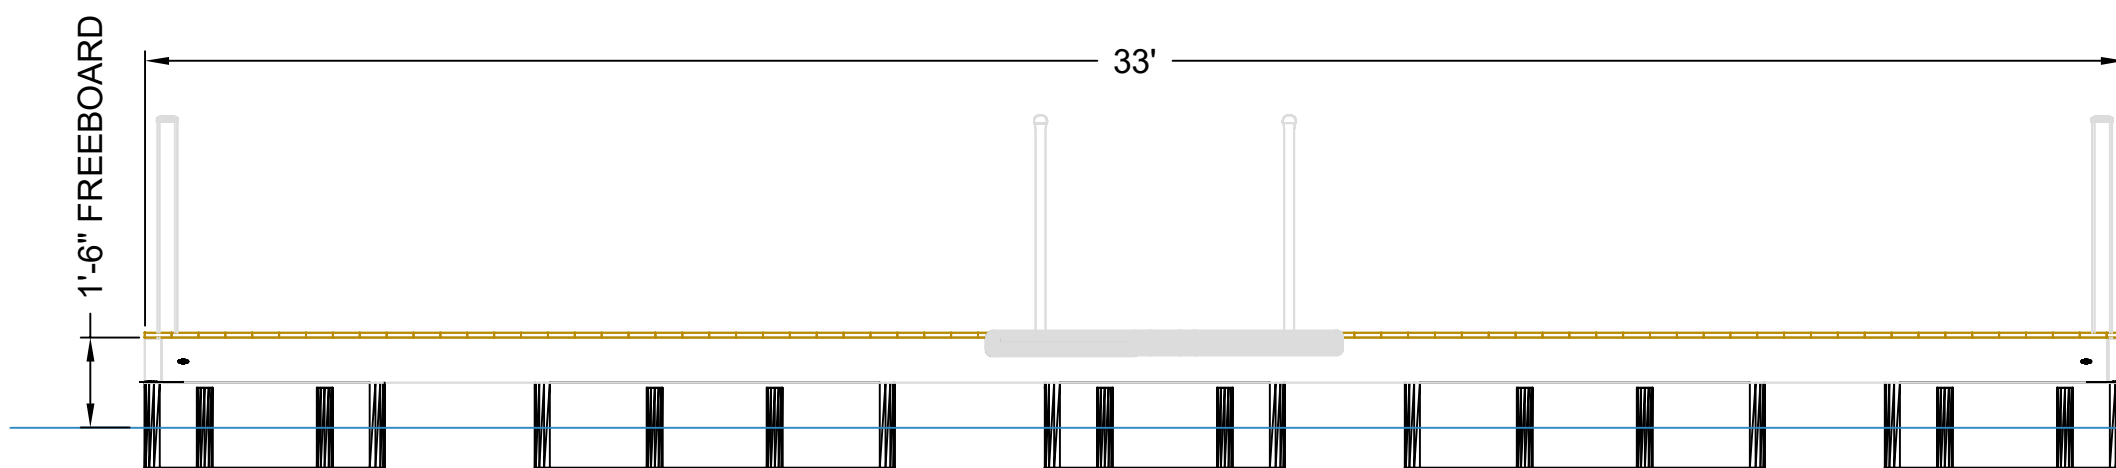

HARMONY

Roof Type:	Uncovered
No. of Slips:	1
Slip Size 1	10' x 24'
Slip Size 2	NONE
Anchoring:	Cable to Shore
Lower Level Coverage:	264 Sqft
Upper Level Coverage:	0 Sqft
Foot Print:	504 Sqft

*All numbers are approximate

NOTE: FREEBOARD AND WATER CLEARANCE LEVEL MEASUREMENTS PROVIDED ARE AN APPROXIMATION. GANGWAY LENGTHS AVAILABLE UP TO 60'. ILLUSTRATIONS ARE ARTISTS RENDERINGS ONLY. DECKING TYPE, DECKING COLOR AND ROOF COLORS ARE AVAILABLE TO CHOOSE AT THE TIME OF QUOTATION.

HARMONY 2

Roof Type:	Uncovered
No. of Slips:	1
Slip Size 1	11' x 26'
Slip Size 2	NONE
Anchoring:	Cable to Shore
Lower Level Coverage:	284 Sqft
Upper Level Coverage:	0 Sqft
Foot Print:	570 Sqft

*All numbers are approximate