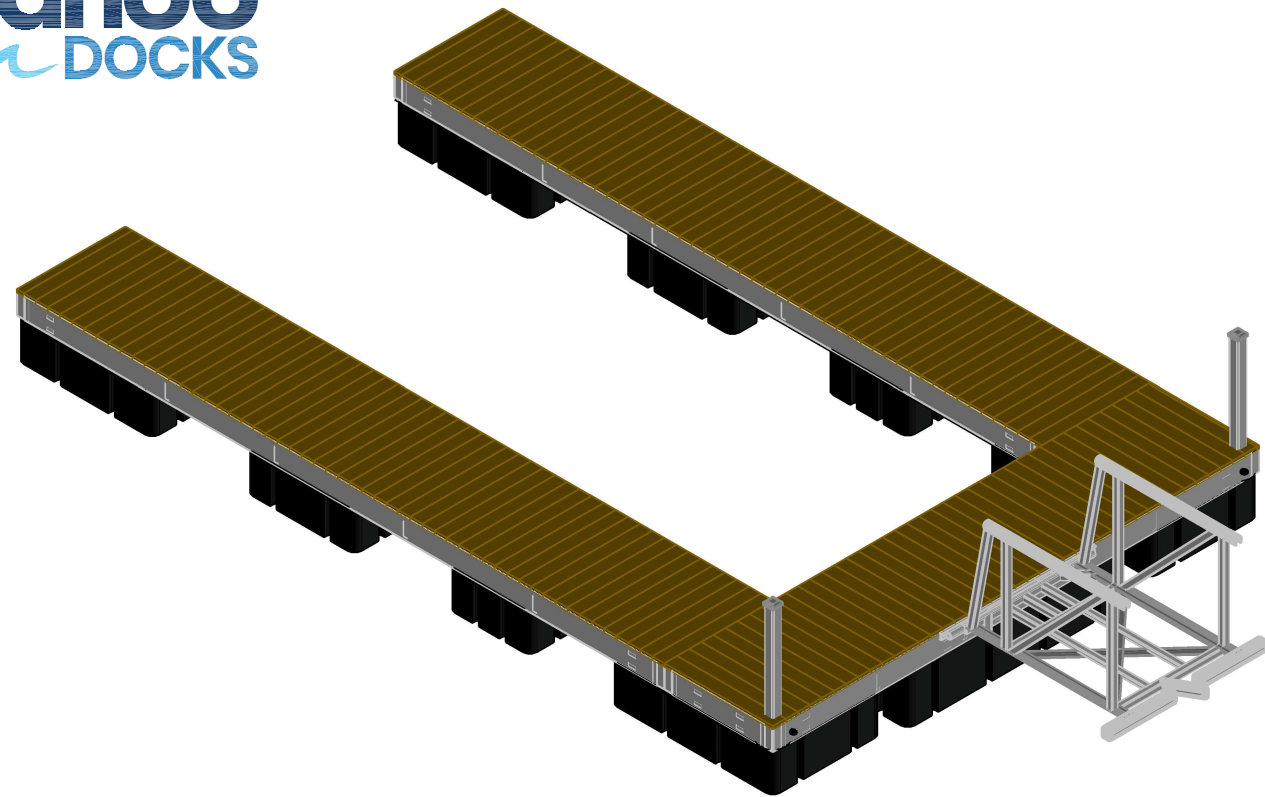

OPULENT

Roof Type:	Uncovered
No. of Slips:	NONE
Slip Size 1	NONE
Slip Size 2	NONE
Anchoring:	Cable to Shore
Lower Level Coverage:	288 Sqft
Upper Level Coverage:	0 Sqft
Foot Print:	288 Sqft

*All numbers are approximate

NOTE: FREEBOARD AND WATER CLEARANCE LEVEL MEASUREMENTS PROVIDED ARE AN APPROXIMATION. GANGWAY LENGTHS AVAILABLE UP TO 60'. ILLUSTRATIONS ARE ARTISTS RENDERINGS ONLY. DECKING TYPE, DECKING COLOR AND ROOF COLORS ARE AVAILABLE TO CHOOSE AT THE TIME OF QUOTATION.