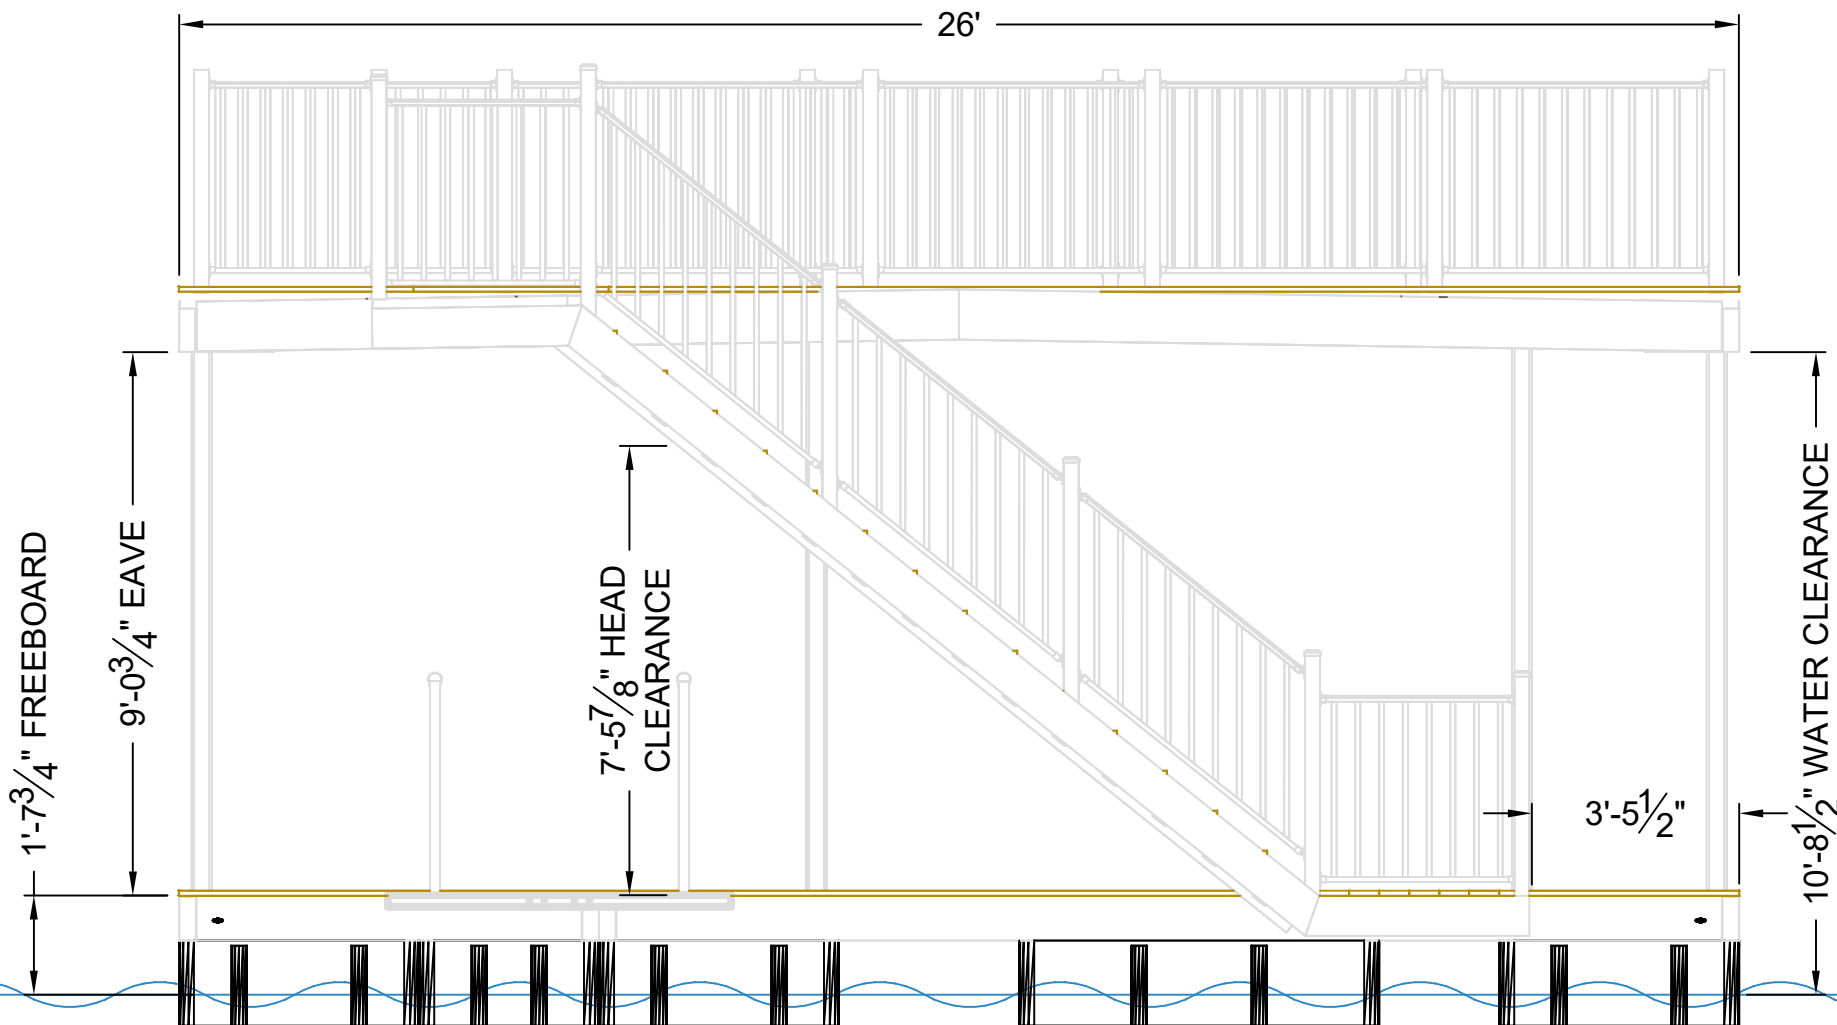

NOTE: FREEBOARD AND WATER CLEARANCE LEVEL MEASUREMENTS PROVIDED ARE AN APPROXIMATION. GANGWAY LENGTHS AVAILABLE UP TO 60'. ILLUSTRATIONS ARE ARTISTS RENDERINGS ONLY. DECKING TYPE, DECKING COLOR AND ROOF COLORS ARE AVAILABLE TO CHOOSE AT THE TIME OF QUOTATION.

LAVISH

Roof Type:	Hip And Half
No. of Slips:	1
Slip Size 1	11' x 28'
Slip Size 2	NONE
Anchoring:	Cable to Shore
Lower Level Coverage:	620 Sqft
Upper Level Coverage:	776 Sqft
Foot Print:	928 Sqft

*All numbers are approximate