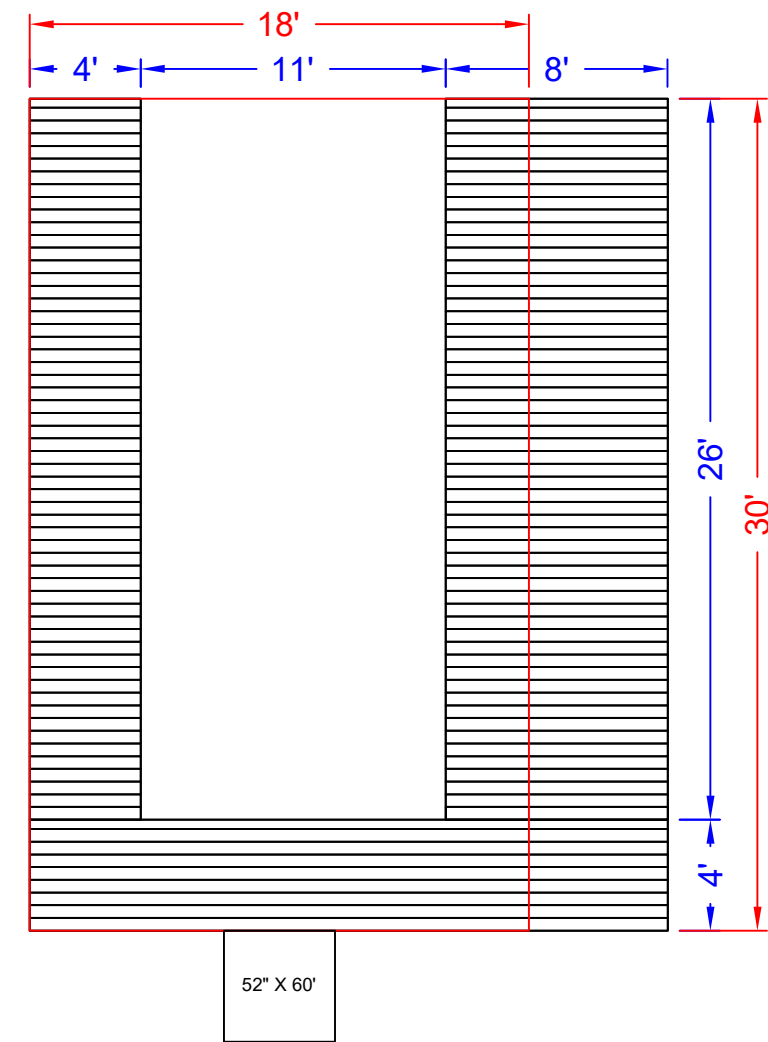

ARCADIA

Roof Type:	HIP
No. of Slips:	1
Slip Size 1	11' x 26'
Slip Size 2	NONE
Anchoring:	Cable to Shore
Lower Level Coverage:	400 Sqft
Upper Level Coverage:	540 Sqft
Foot Print:	690 Sqft

*All numbers are approximate

NOTE: FREEBOARD AND WATER CLEARANCE LEVEL MEASUREMENTS PROVIDED ARE AN APPROXIMATION. GANGWAY LENGTHS AVAILABLE UP TO 60'. ILLUSTRATIONS ARE ARTISTS RENDERINGS ONLY. DECKING TYPE, DECKING COLOR AND ROOF COLORS ARE AVAILABLE TO CHOOSE AT THE TIME OF QUOTATION.