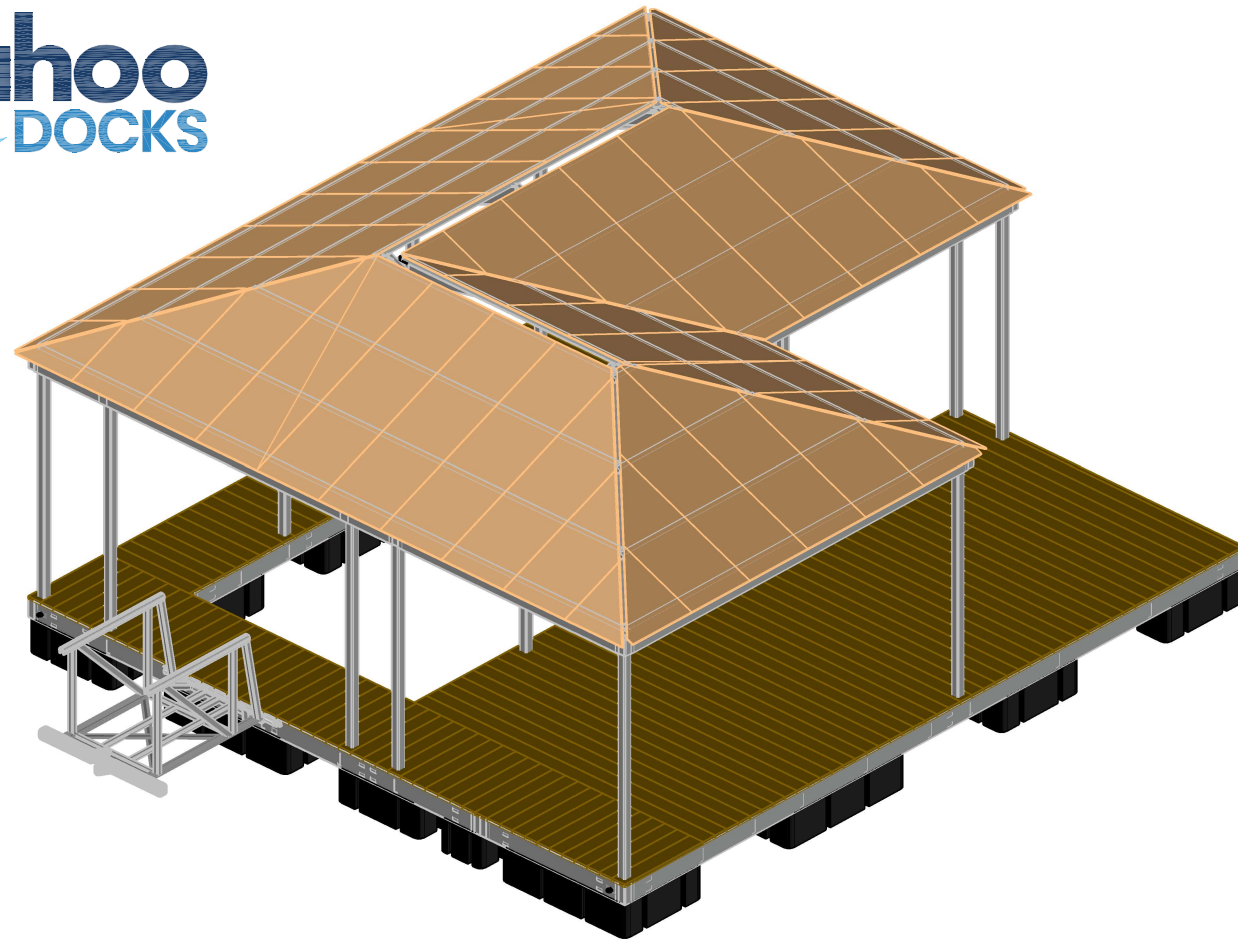

LAVISH

Roof Type:	Hip And Half
No. of Slips:	1
Slip Size 1	11' x 28'
Slip Size 2	NONE
Anchoring:	Cable to Shore
Lower Level Coverage:	620 Sqft
Upper Level Coverage:	776 Sqft
Foot Print:	928 Sqft

*All numbers are approximate

NOTE: FREEBOARD AND WATER CLEARANCE LEVEL MEASUREMENTS PROVIDED ARE AN APPROXIMATION. GANGWAY LENGTHS AVAILABLE UP TO 60'. ILLUSTRATIONS ARE ARTISTS RENDERINGS ONLY. DECKING TYPE, DECKING COLOR AND ROOF COLORS ARE AVAILABLE TO CHOOSE AT THE TIME OF QUOTATION.