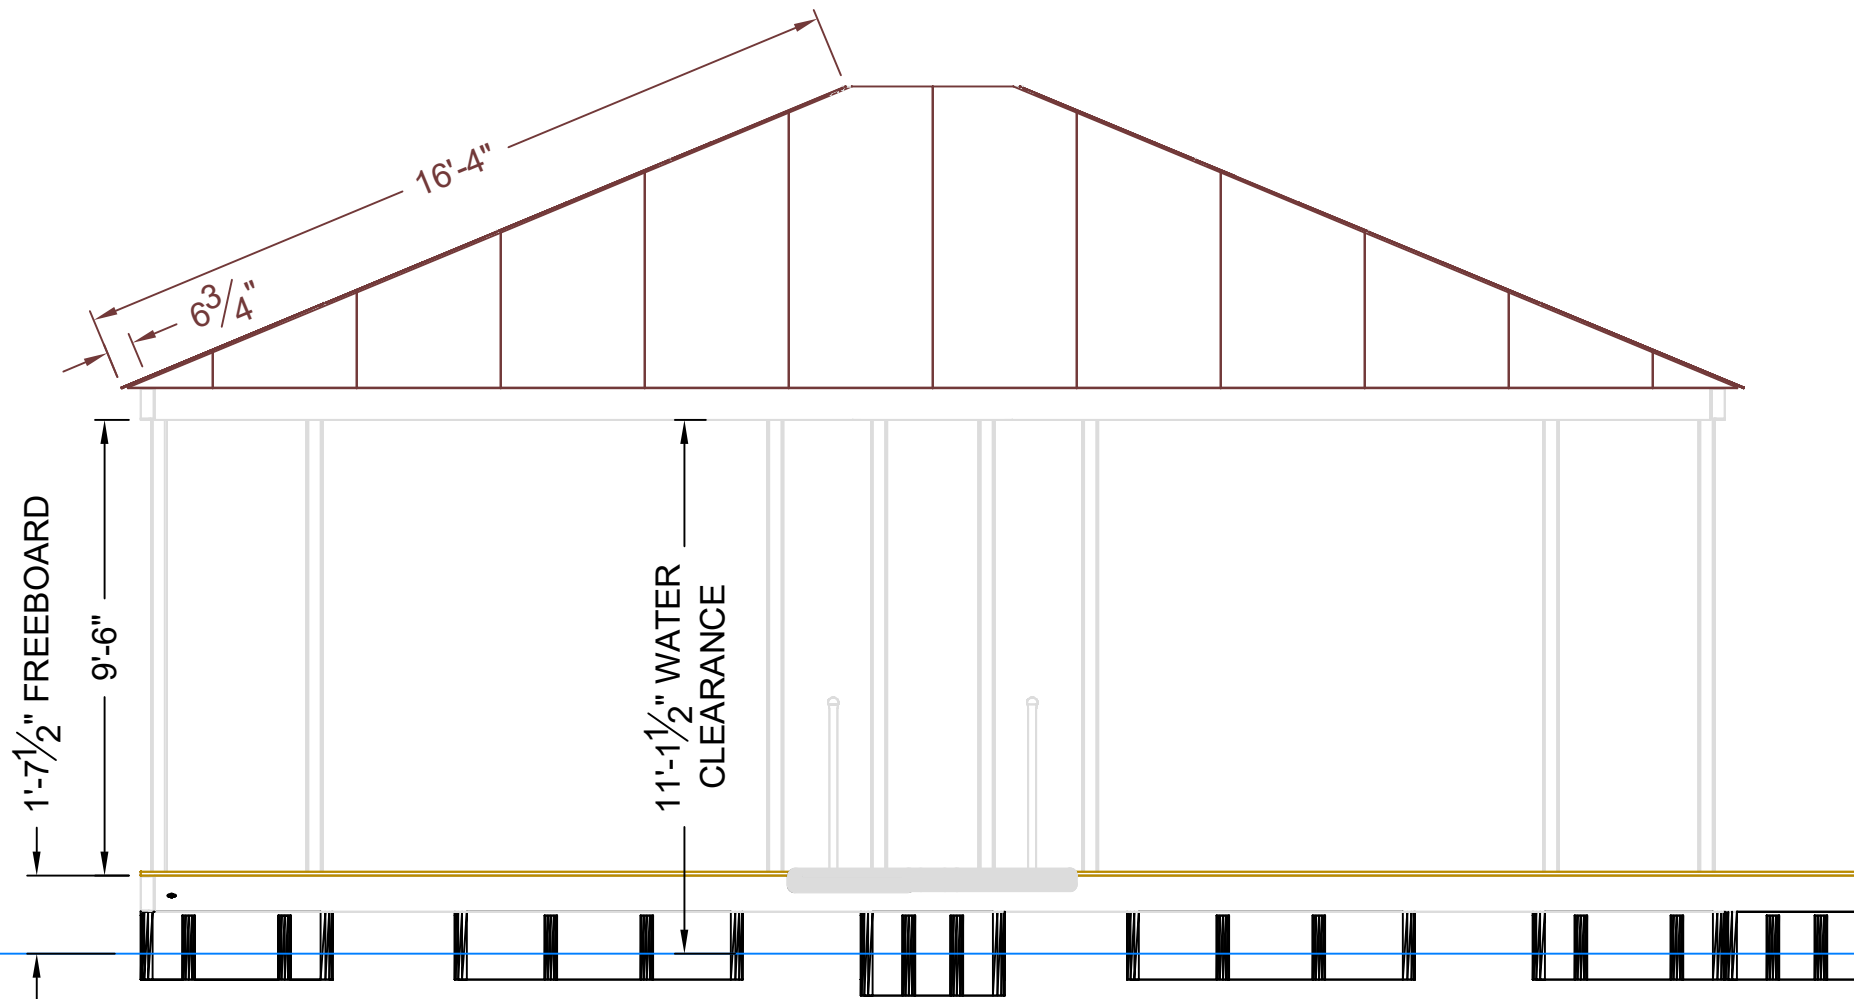

SKYLINE

Roof Type:	Hip
No. of Slips:	2
Slip Size 1	11' x 26'
Slip Size 2	11' x 26'
Anchoring:	Cable to Shore
Lower Level Coverage:	508 Sqft
Upper Level Coverage:	990 Sqft
Foot Print:	1080 Sqft
*All numbers are approximate	

NOTE: FREEBOARD AND WATER CLEARANCE LEVEL MEASUREMENTS PROVIDED ARE AN APPROXIMATION. GANGWAY LENGTHS AVAILABLE UP TO 60'. ILLUSTRATIONS ARE ARTISTS RENDERINGS ONLY. DECKING TYPE, DECKING COLOR AND ROOF COLORS ARE AVAILABLE TO CHOOSE AT THE TIME OF QUOTATION.