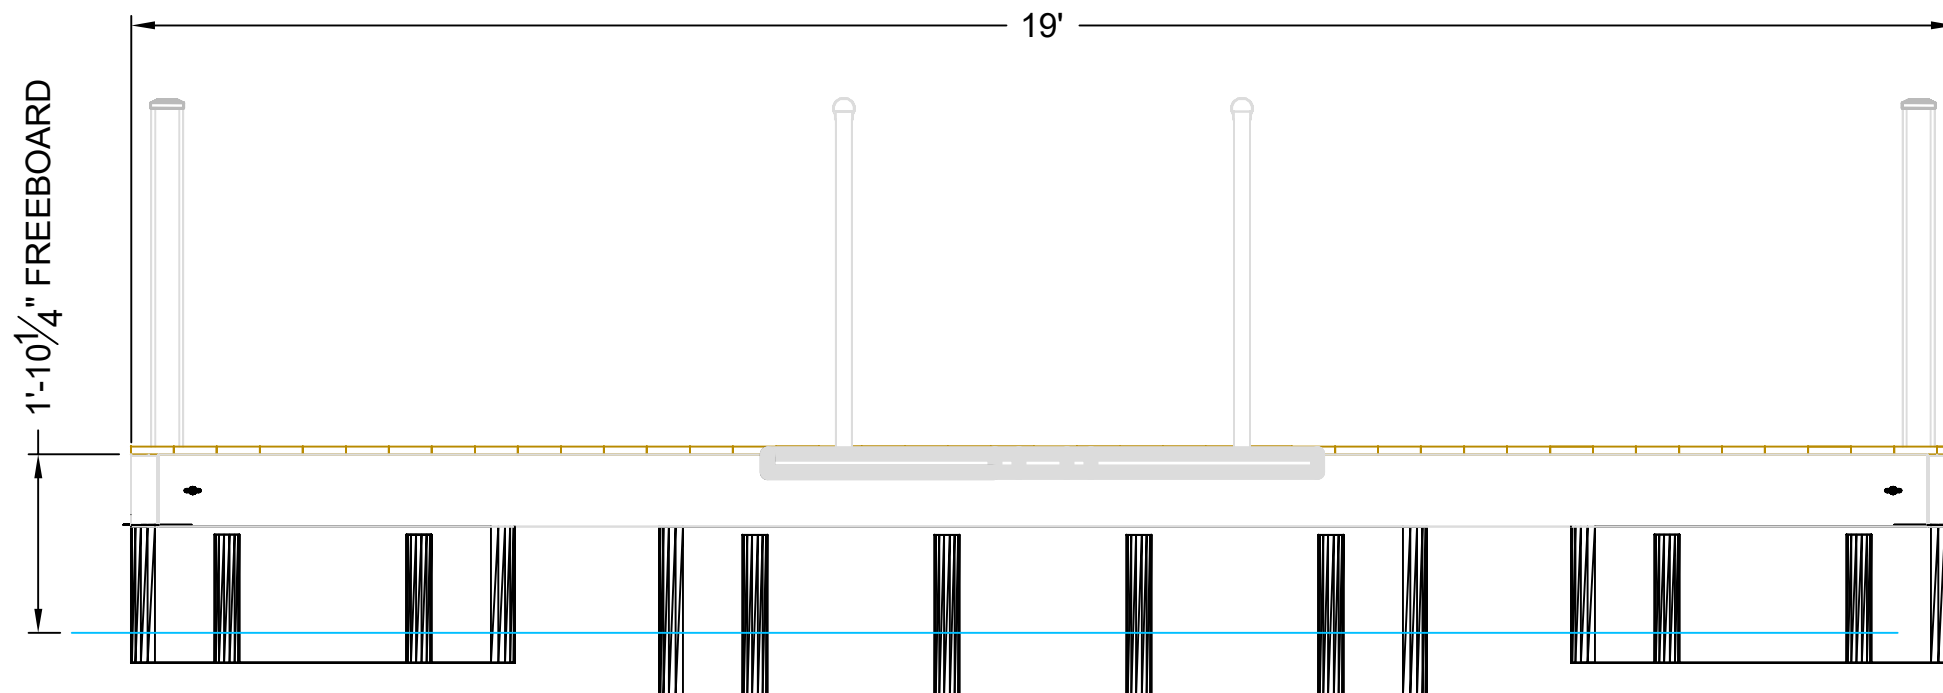

NOTE: FREEBOARD AND WATER CLEARANCE LEVEL MEASUREMENTS PROVIDED ARE AN APPROXIMATION. GANGWAY LENGTHS AVAILABLE UP TO 60'. ILLUSTRATIONS ARE ARTISTS RENDERINGS ONLY. DECKING TYPE, DECKING COLOR AND ROOF COLORS ARE AVAILABLE TO CHOOSE AT THE TIME OF QUOTATION.

HARMONY

Roof Type:	Uncovered
No. of Slips:	1
Slip Size 1	10' x 24'
Slip Size 2	NONE
Anchoring:	Cable to Shore
Lower Level Coverage:	264 Sqft
Upper Level Coverage:	0 Sqft
Foot Print:	504 Sqft

*All numbers are approximate