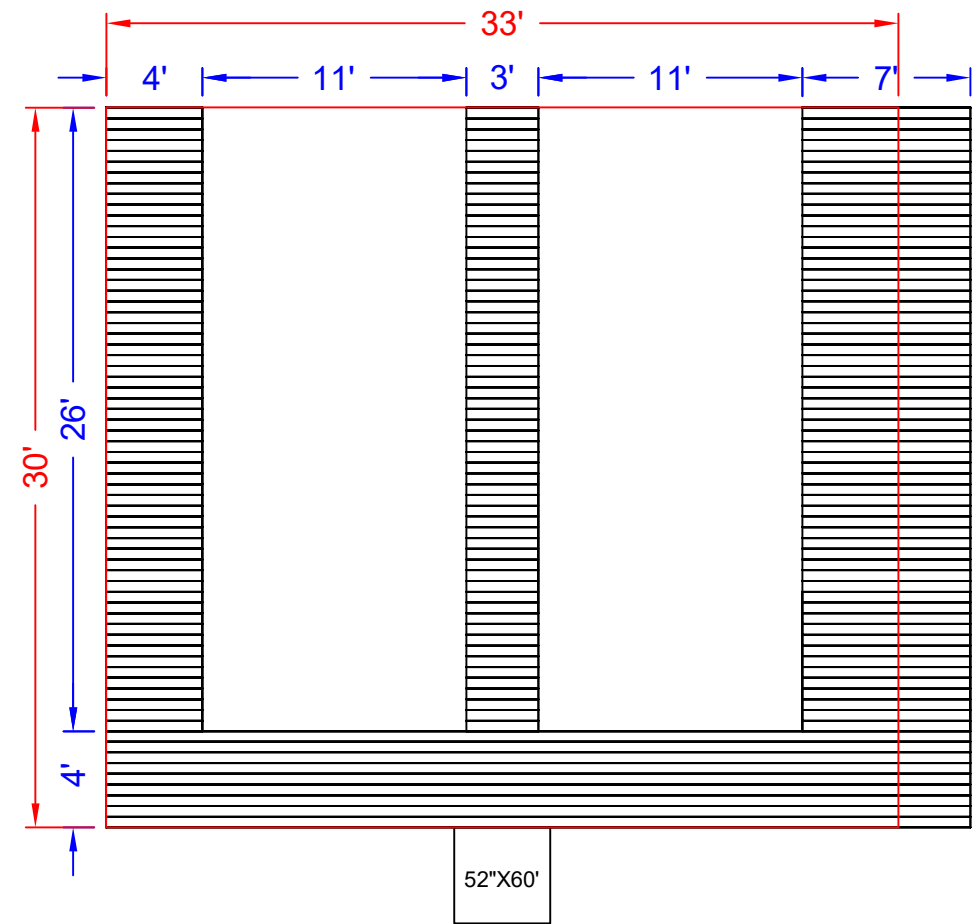

SKYLINE

Roof Type:	Hip
No. of Slips:	2
Slip Size 1	11' x 26'
Slip Size 2	11' x 26'
Anchoring:	Cable to Shore
Lower Level Coverage:	508 Sqft
Upper Level Coverage:	990 Sqft
Foot Print:	1080 Sqft
*All numbers are approximate	

NOTE: FREEBOARD AND WATER CLEARANCE LEVEL MEASUREMENTS PROVIDED ARE AN APPROXIMATION. GANGWAY LENGTHS AVAILABLE UP TO 60'. ILLUSTRATIONS ARE ARTISTS RENDERINGS ONLY. DECKING TYPE, DECKING COLOR AND ROOF COLORS ARE AVAILABLE TO CHOOSE AT THE TIME OF QUOTATION.