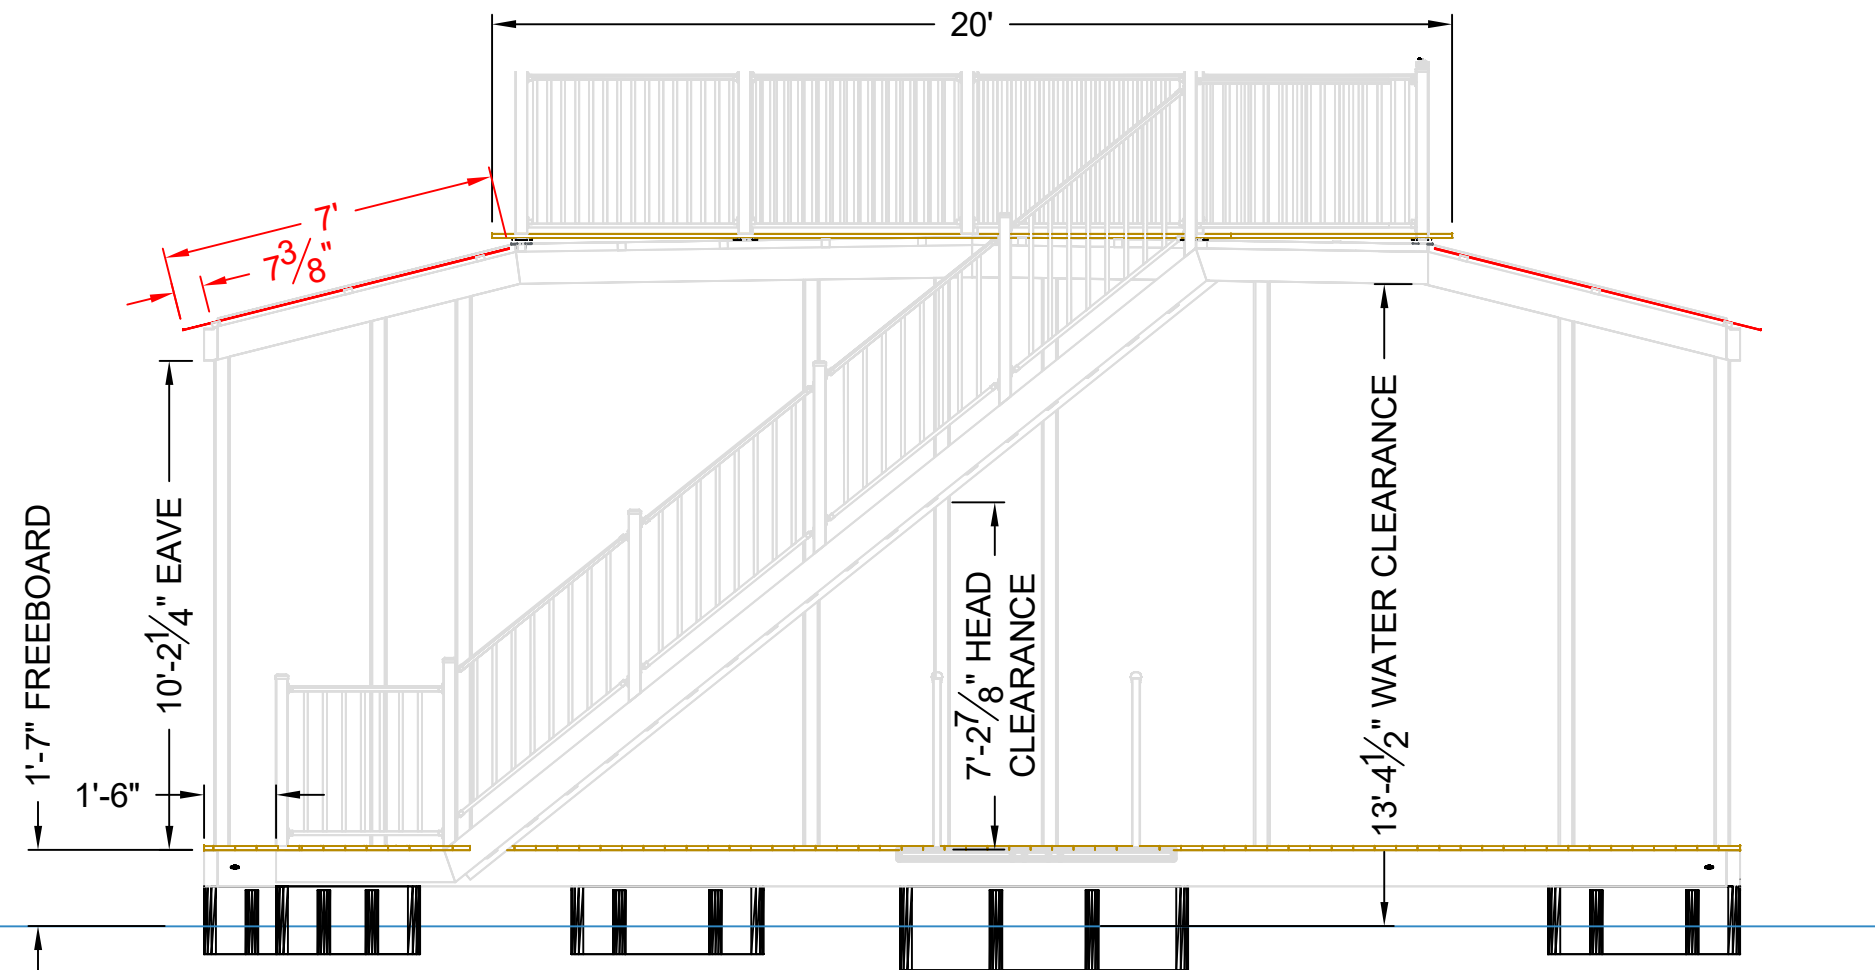

NOTE: FREEBOARD AND WATER CLEARANCE LEVEL MEASUREMENTS PROVIDED ARE AN APPROXIMATION. GANGWAY LENGTHS AVAILABLE UP TO 60'. ILLUSTRATIONS ARE ARTISTS RENDERINGS ONLY. DECKING TYPE, DECKING COLOR AND ROOF COLORS ARE AVAILABLE TO CHOOSE AT THE TIME OF QUOTATION.

Oasis

Roof Type:	UpperDeck Gable
No. of Slips:	1
Slip Size 1	11' x 26'
Slip Size 2	None
Anchoring:	Cable to Shore
Lower Level Coverage:	524 Sqft
Upper Level Coverage:	810 Sqft
Foot Print:	860 Sqft

*All numbers are approximate