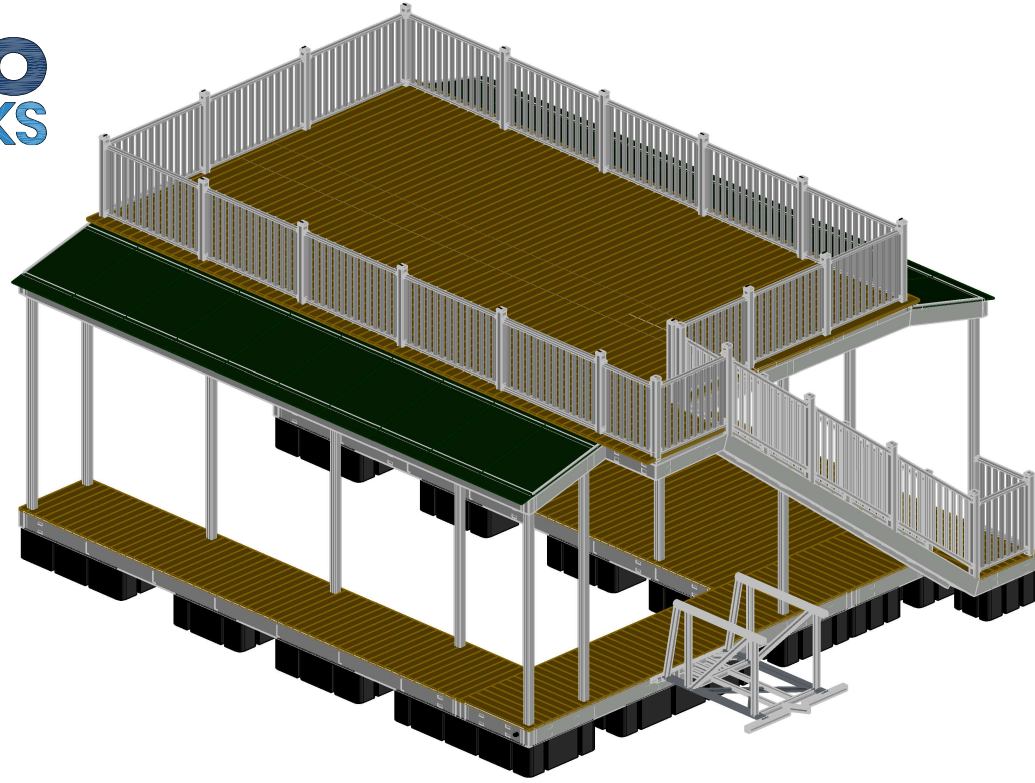

Oasis

Roof Type:	UpperDeck Gable
No. of Slips:	1
Slip Size 1	11' x 26'
Slip Size 2	None
Anchoring:	Cable to Shore
Lower Level Coverage:	524 Sqft
Upper Level Coverage:	810 Sqft
Foot Print:	860 Sqft

*All numbers are approximate

NOTE: FREEBOARD AND WATER CLEARANCE LEVEL MEASUREMENTS PROVIDED ARE AN APPROXIMATION. GANGWAY LENGTHS AVAILABLE UP TO 60'. ILLUSTRATIONS ARE ARTISTS RENDERINGS ONLY. DECKING TYPE, DECKING COLOR AND ROOF COLORS ARE AVAILABLE TO CHOOSE AT THE TIME OF QUOTATION.