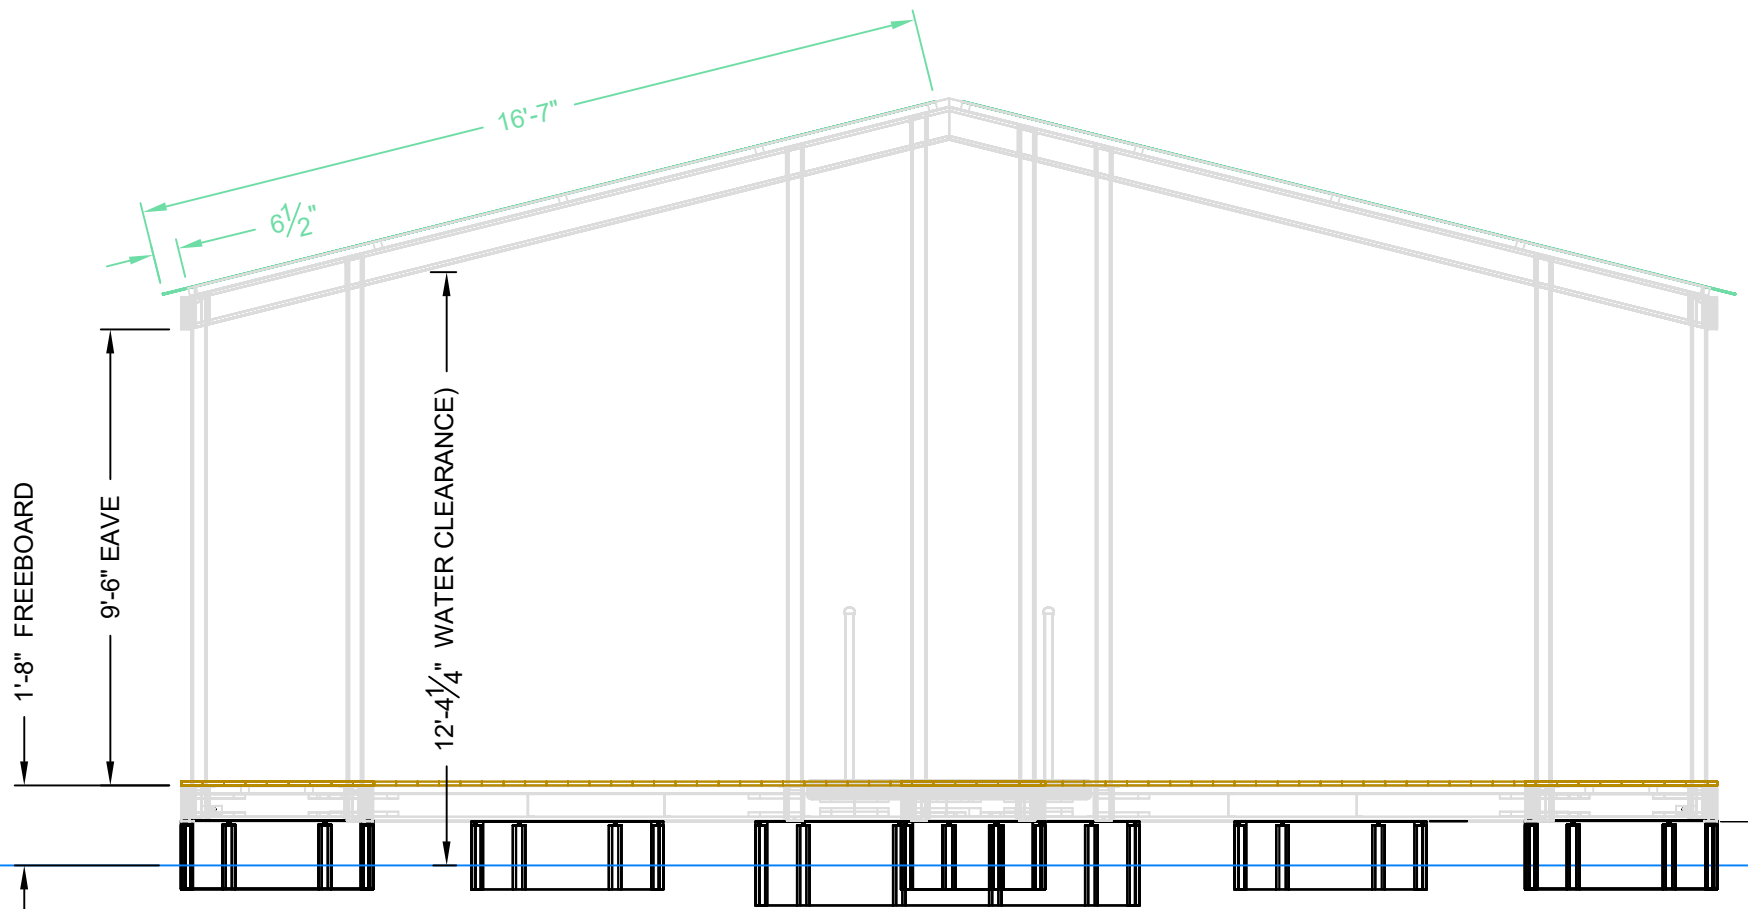

JUBILANT

Roof Type:	GABLE
No. of Slips:	1
Slip Size 1	11' x 26'
Slip Size 2	NONE
Anchoring:	Cable to Shore
Lower Level Coverage:	404 Sqft
Upper Level Coverage:	540 Sqft
Foot Print:	690 Sqft

*All numbers are approximate

NOTE: FREEBOARD AND WATER CLEARANCE LEVEL MEASUREMENTS PROVIDED ARE AN APPROXIMATION. GANGWAY LENGTHS AVAILABLE UP TO 60'. ILLUSTRATIONS ARE ARTISTS RENDERINGS ONLY. DECKING TYPE, DECKING COLOR AND ROOF COLORS ARE AVAILABLE TO CHOOSE AT THE TIME OF QUOTATION.

PICTURESQUE

Roof Type:	GABLE
No. of Slips:	2
Slip Size 1	11' x 24'
Slip Size 2	10' x 24'
Anchoring:	Cable to Shore
Lower Level Coverage:	476 Sqft
Upper Level Coverage:	896 Sqft
Foot Print:	980Sqft

*All numbers are approximate

SERENITY

Roof Type:	GABLE
No. of Slips:	2
Slip Size 1	11' x 27'
Slip Size 2	10' x 27'
Anchoring:	Cable to Shore
Lower Level Coverage:	452 Sqft
Upper Level Coverage:	992 Sqft
Foot Print:	992 Sqft

*All numbers are approximate