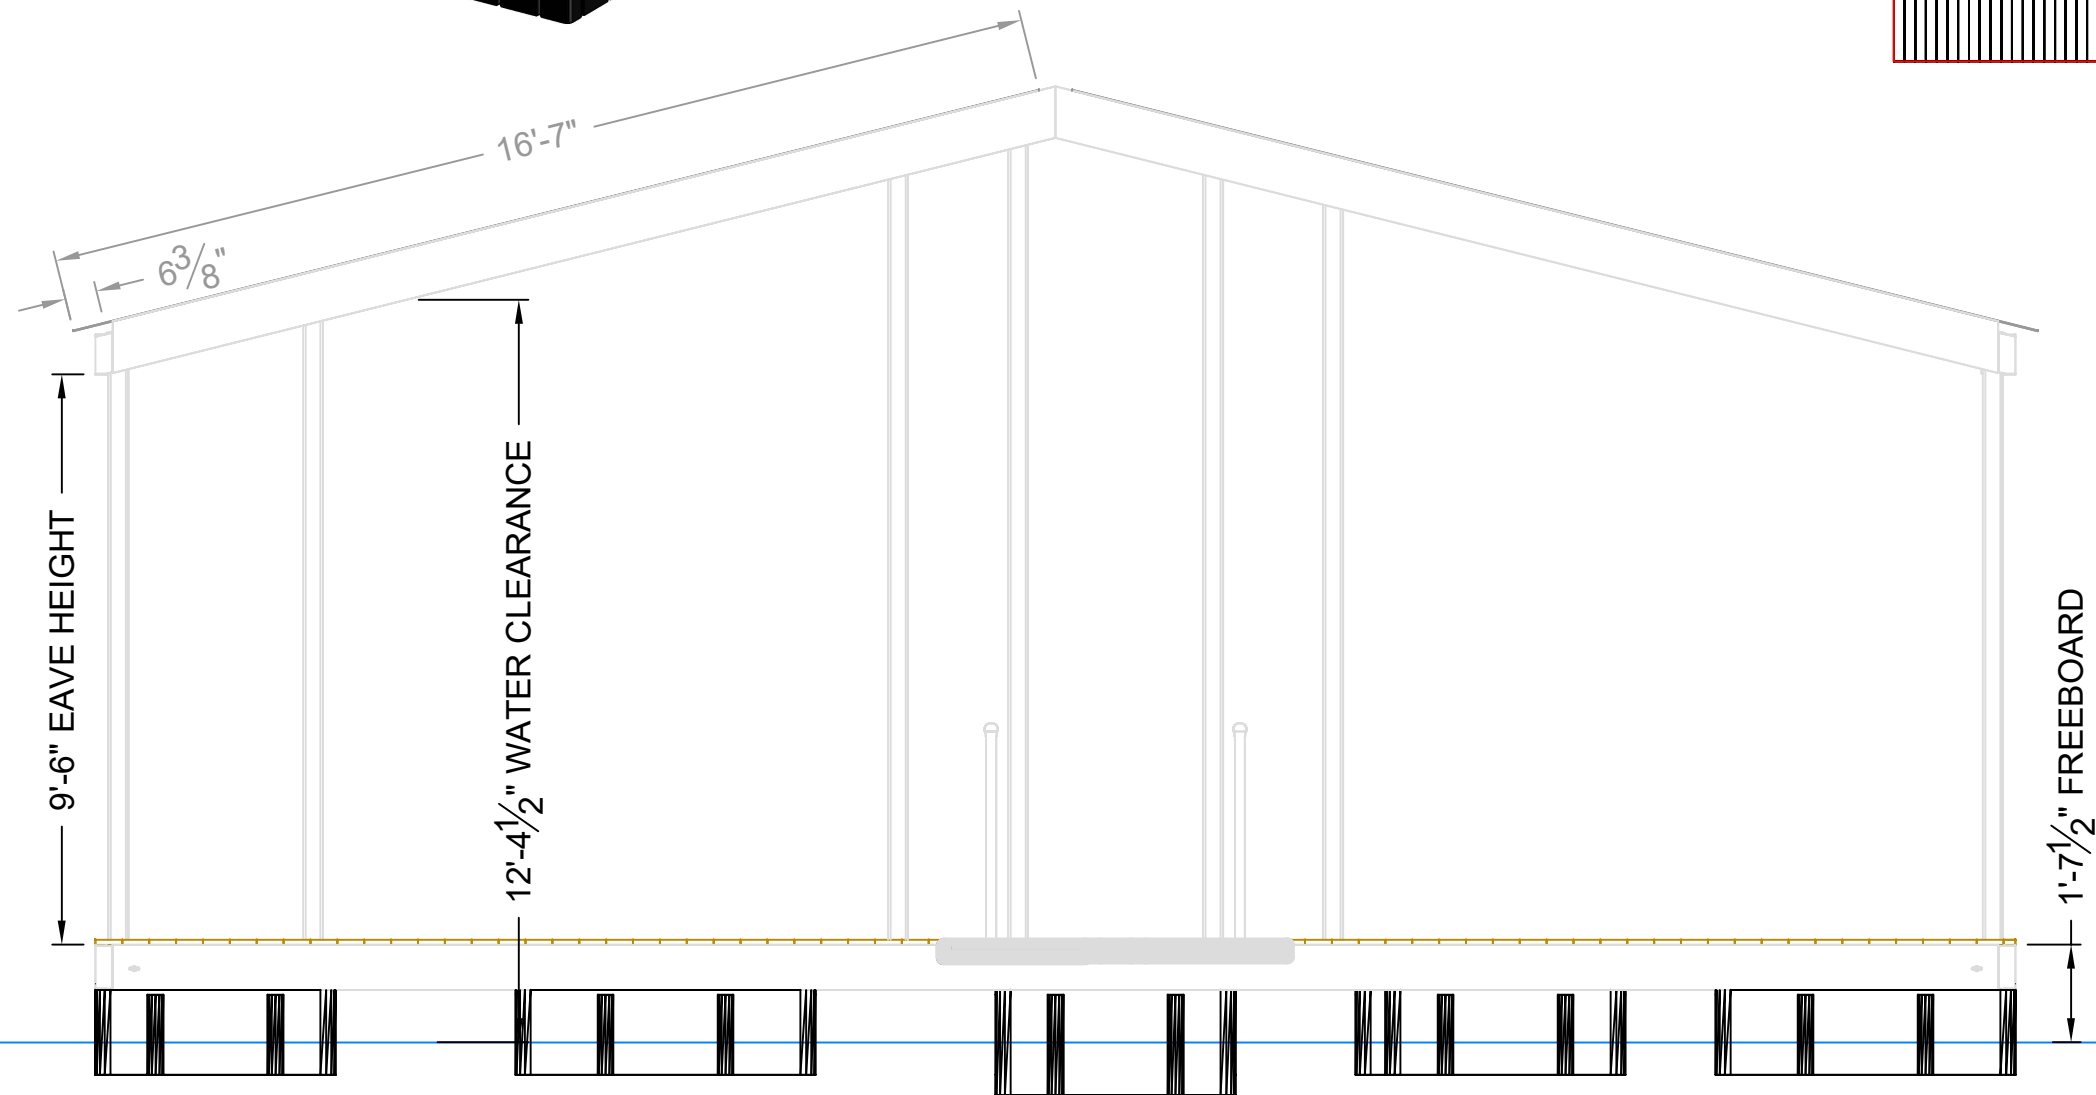

NOTE: FREEBOARD AND WATER CLEARANCE LEVEL MEASUREMENTS PROVIDED ARE AN APPROXIMATION. GANGWAY LENGTHS AVAILABLE UP TO 60'. ILLUSTRATIONS ARE ARTISTS RENDERINGS ONLY. DECKING TYPE, DECKING COLOR AND ROOF COLORS ARE AVAILABLE TO CHOOSE AT THE TIME OF QUOTATION.

SERENITY

Roof Type:	GABLE
No. of Slips:	2
Slip Size 1	11' x 27'
Slip Size 2	10' x 27'
Anchoring:	Cable to Shore
Lower Level Coverage:	452 Sqft
Upper Level Coverage:	992 Sqft
Foot Print:	992 Sqft

*All numbers are approximate