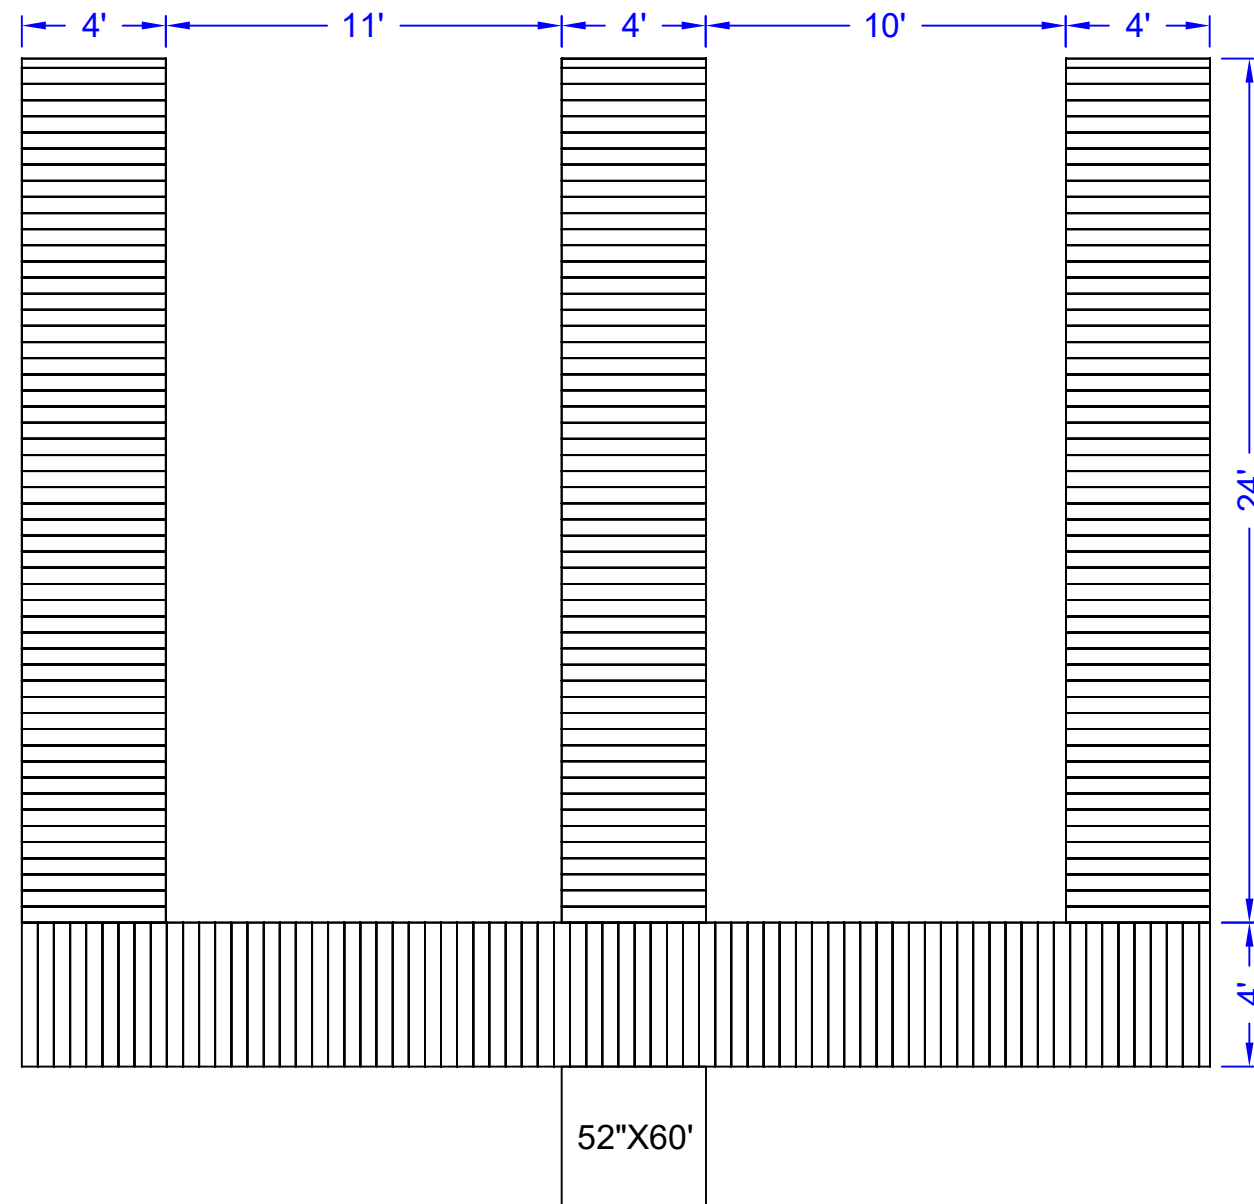

LUXURY

Roof Type:	Uncovered
No. of Slips:	2
Slip Size 1	11' x 24'
Slip Size 2	10' x 24'
Anchoring:	Cable to Shore
Lower Level Coverage:	420 Sqft
Upper Level Coverage:	0 Sqft
Foot Print:	924 Sqft

*All numbers are approximate

NOTE: FREEBOARD AND WATER CLEARANCE LEVEL MEASUREMENTS PROVIDED ARE AN APPROXIMATION. GANGWAY LENGTHS AVAILABLE UP TO 60'. ILLUSTRATIONS ARE ARTISTS RENDERINGS ONLY. DECKING TYPE, DECKING COLOR AND ROOF COLORS ARE AVAILABLE TO CHOOSE AT THE TIME OF QUOTATION.