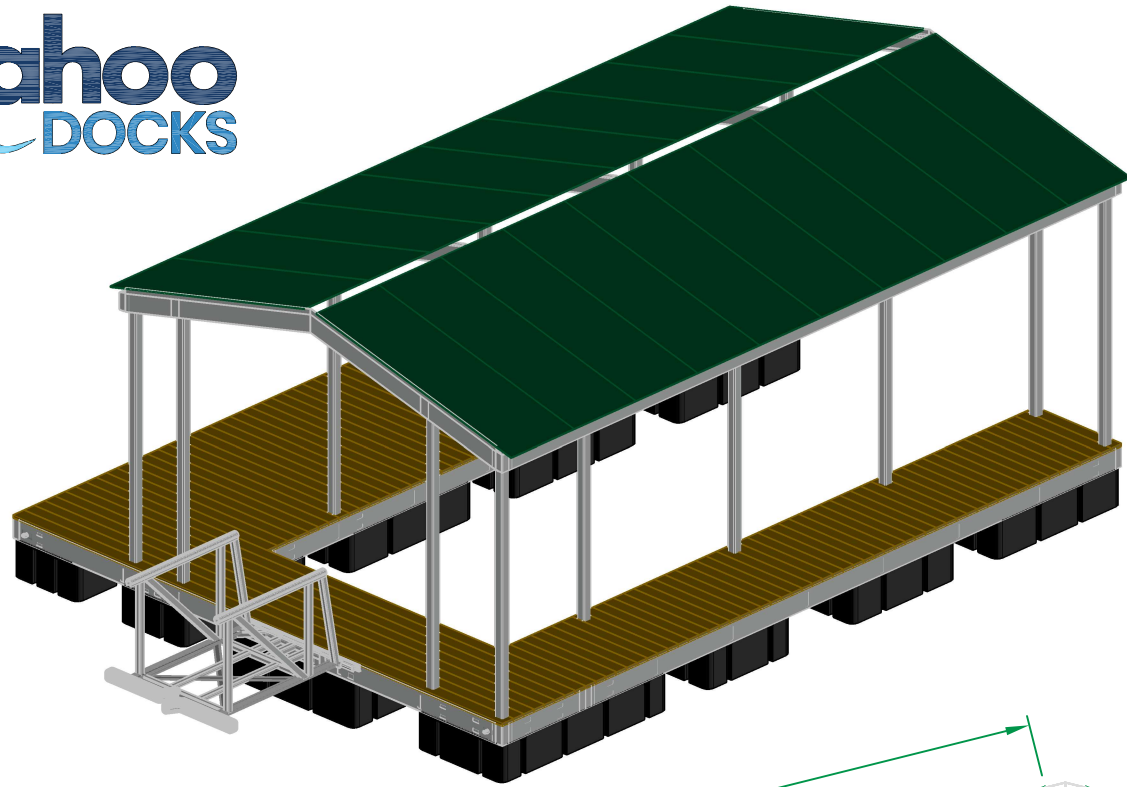

JUBILANT

Roof Type:	GABLE
No. of Slips:	1
Slip Size 1	11' x 26'
Slip Size 2	NONE
Anchoring:	Cable to Shore
Lower Level Coverage:	404 Sqft
Upper Level Coverage:	540 Sqft
Foot Print:	690 Sqft

*All numbers are approximate

NOTE: FREEBOARD AND WATER CLEARANCE LEVEL MEASUREMENTS PROVIDED ARE AN APPROXIMATION. GANGWAY LENGTHS AVAILABLE UP TO 60'. ILLUSTRATIONS ARE ARTISTS RENDERINGS ONLY. DECKING TYPE, DECKING COLOR AND ROOF COLORS ARE AVAILABLE TO CHOOSE AT THE TIME OF QUOTATION.