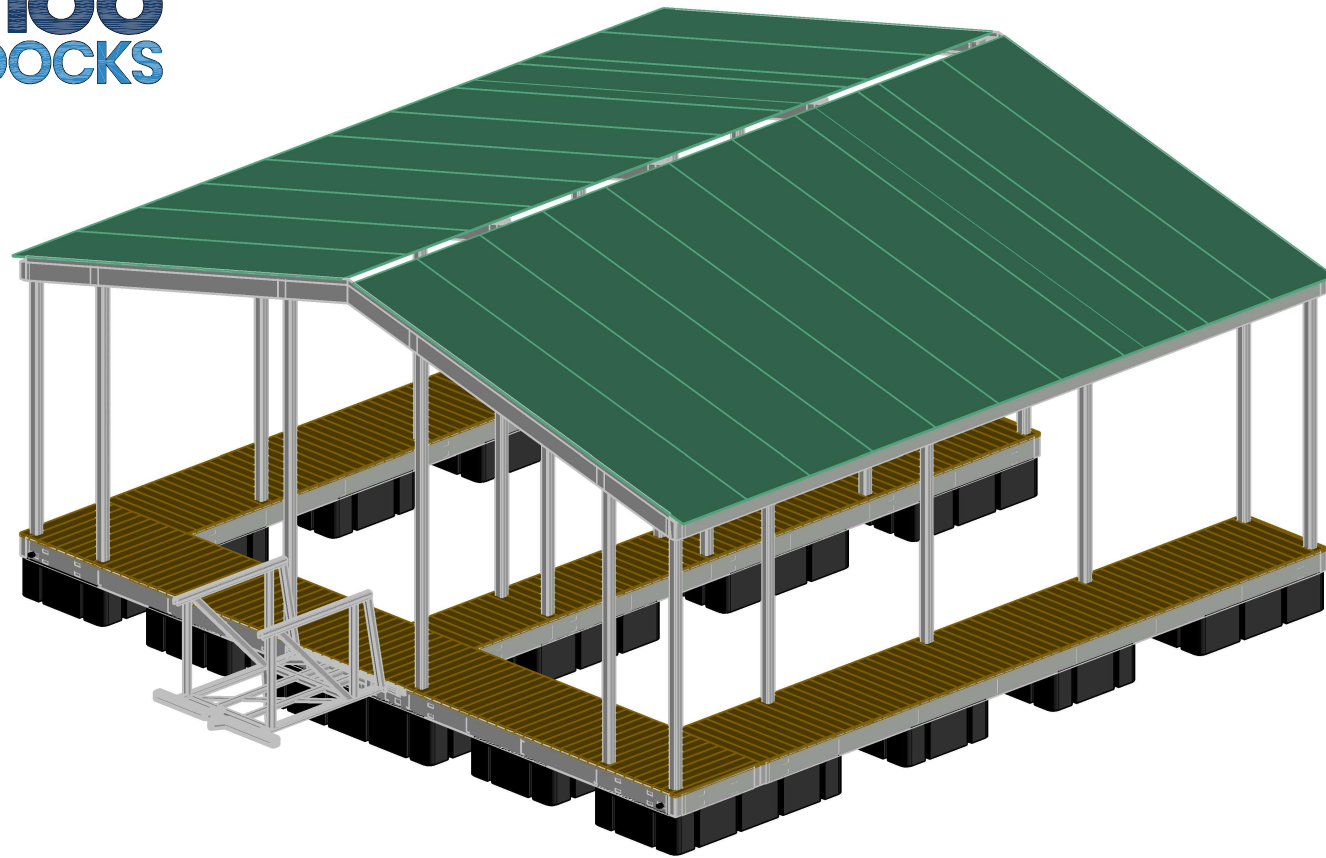

SERENITY

Roof Type:	GABLE
No. of Slips:	2
Slip Size 1	11' x 27'
Slip Size 2	10' x 27'
Anchoring:	Cable to Shore
Lower Level Coverage:	452 Sqft
Upper Level Coverage:	992 Sqft
Foot Print:	992 Sqft

*All numbers are approximate

NOTE: FREEBOARD AND WATER CLEARANCE LEVEL MEASUREMENTS PROVIDED ARE AN APPROXIMATION. GANGWAY LENGTHS AVAILABLE UP TO 60'. ILLUSTRATIONS ARE ARTISTS RENDERINGS ONLY. DECKING TYPE, DECKING COLOR AND ROOF COLORS ARE AVAILABLE TO CHOOSE AT THE TIME OF QUOTATION.