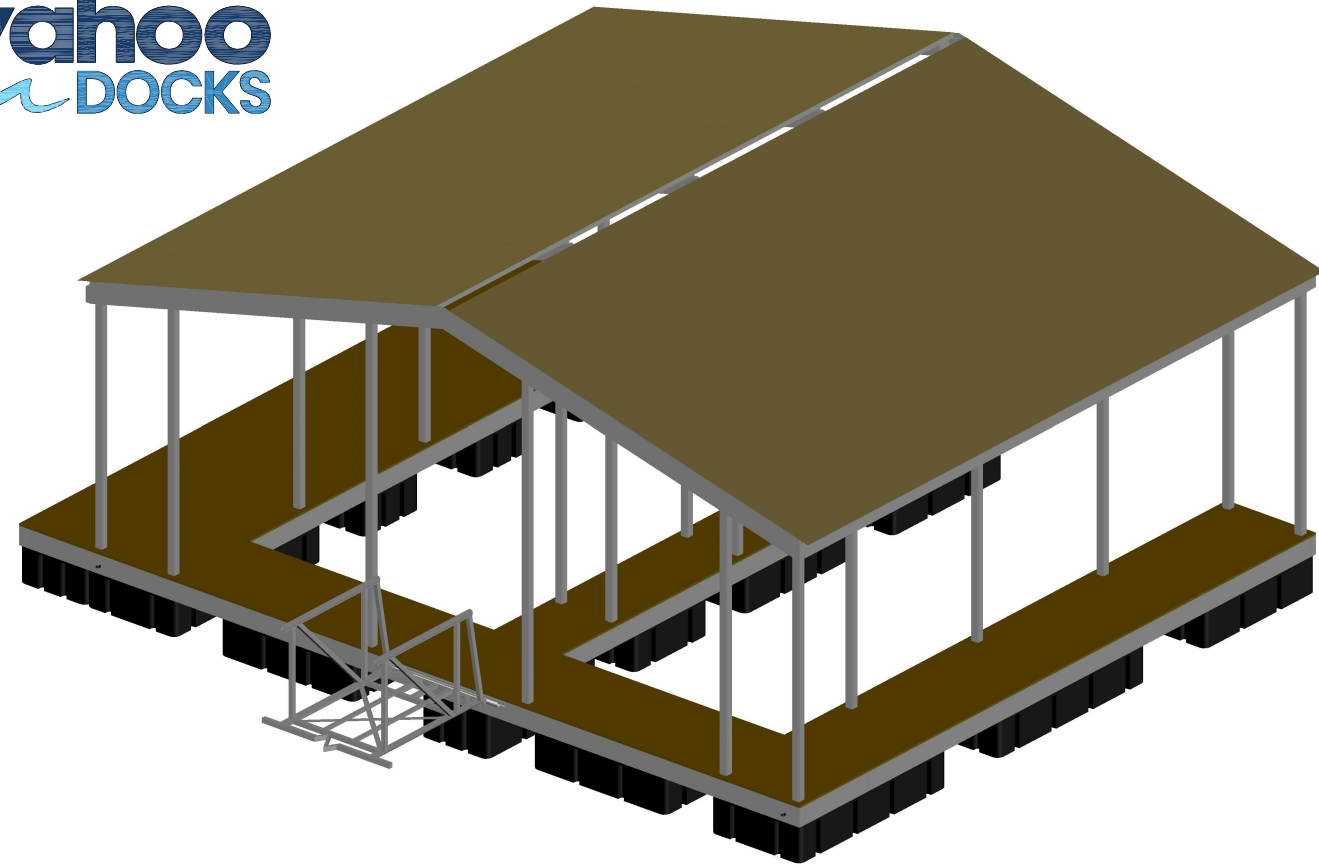

PICTURESQUE

Roof Type:	GABLE
No. of Slips:	2
Slip Size 1	11' x 24'
Slip Size 2	10' x 24'
Anchoring:	Cable to Shore
Lower Level Coverage:	476 Sqft
Upper Level Coverage:	896 Sqft
Foot Print:	980Sqft

*All numbers are approximate

NOTE: FREEBOARD AND WATER CLEARANCE LEVEL MEASUREMENTS PROVIDED ARE AN APPROXIMATION. GANGWAY LENGTHS AVAILABLE UP TO 60'. ILLUSTRATIONS ARE ARTISTS RENDERINGS ONLY. DECKING TYPE, DECKING COLOR AND ROOF COLORS ARE AVAILABLE TO CHOOSE AT THE TIME OF QUOTATION.