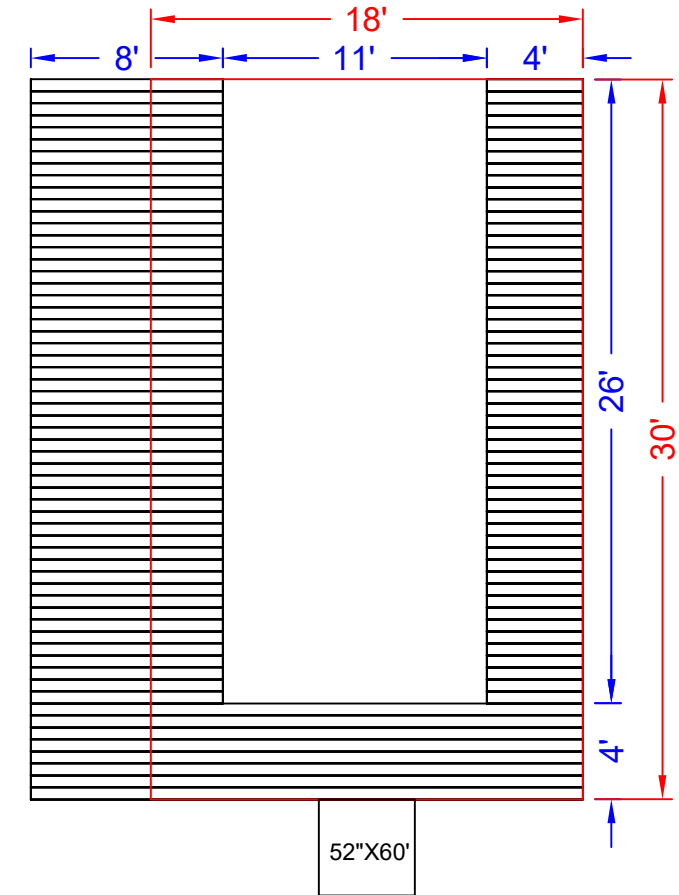

JUBILANT

Roof Type:	GABLE
No. of Slips:	1
Slip Size 1	11' x 26'
Slip Size 2	NONE
Anchoring:	Cable to Shore
Lower Level Coverage:	404 Sqft
Upper Level Coverage:	540 Sqft
Foot Print:	690 Sqft

*All numbers are approximate

NOTE: FREEBOARD AND WATER CLEARANCE LEVEL MEASUREMENTS PROVIDED ARE AN APPROXIMATION. GANGWAY LENGTHS AVAILABLE UP TO 60'. ILLUSTRATIONS ARE ARTISTS RENDERINGS ONLY. DECKING TYPE, DECKING COLOR AND ROOF COLORS ARE AVAILABLE TO CHOOSE AT THE TIME OF QUOTATION.